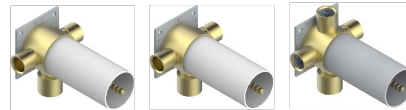

# MONTAIGNE VENUS WHITE MARBLE

G3V-48M2SB

Trim for wall mounted diverter, 2 ways - ref. 48M2 and 3 ways - ref. 49M3

6 pastilles inclus / 6 pads included

Garniture compatible avec les inverseurs ci-dessous

Trim compatible with the diverters below

48M2SPSA  
48M2SPUSA  
48M2SPSA/W

48M2SOA  
48M2SOLUSA  
48M2SOA/W

49M3SPSA  
49M3SPSUSA  
49M3SPSA/W

Tube / Pipe Joint Plaque / Seal Plate

16/05/2018

## CHARACTERISTIC

- Montaigne Venus white marble
- Trim for wall mounted diverter, 2 ways - ref. 48M2 and 3 ways - ref. 49M3

## RELATED SKU'S

- Ref. G00-48M2SOA Wall mounted 3-way diverter with ceramic cartridge for concealed installation- 1 inlet 3/4" and 2 outlets 1/2" without stop position, without trim
- Ref. G00-48M2SPSA Wall mounted 3-way diverter with ceramic cartridge for concealed installation, 1 inlet 3/4" and 2 outlets 1/2" with stop position, without trim
- Ref. G00-49M3SPSA Wall mounted 4-way diverter with ceramic cartridge for concealed installation- 1 inlet 3/4" and 3 outlets 1/2" with stop position, without trim