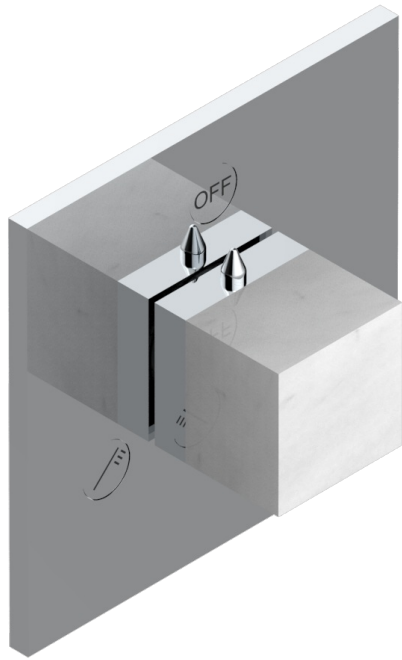

# MONTAIGNE VENUS WHITE MARBLE

G3V-48M2SB

Trim for wall mounted diverter, 2 ways - ref. 48M2 and 3 ways - ref. 49M3

6 pastilles inclus / 6 pads included

Garniture compatible avec les inverseurs ci-dessous

Trim compatible with the diverters below

48M2SPSA  
48M2SPUSA  
48M2SPSA/W

48M2SOA  
48M2SOLUSA  
48M2SOA/W

49M3SPSA  
49M3SPSUSA  
49M3SPSA/W

Tube / Pipe Joint Plaque / Seal Plate

16/05/2018

## CHARACTERISTIC

- Montaigne Venus white marble
- Trim for wall mounted diverter, 2 ways - ref. 48M2 and 3 ways - ref. 49M3

## RELATED SKU'S

- Ref. G00-48M2SOA Wall mounted 3-way diverter with ceramic cartridge for concealed installation- 1 inlet 3/4" and 2 outlets 1/2" without stop position, without trim
- Ref. G00-48M2SPSA Wall mounted 3-way diverter with ceramic cartridge for concealed installation, 1 inlet 3/4" and 2 outlets 1/2" with stop position, without trim
- Ref. G00-49M3SPSA Wall mounted 4-way diverter with ceramic cartridge for concealed installation- 1 inlet 3/4" and 3 outlets 1/2" with stop position, without trim