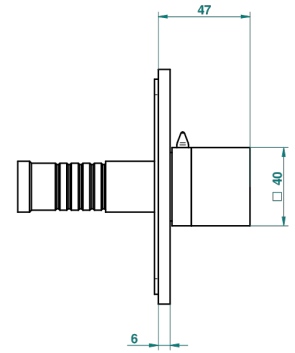

# MONTAIGNE VENUS WHITE MARBLE

G3V-48M2SB

Trim for wall mounted diverter, 2 ways - ref. 48M2 and 3 ways - ref. 49M3

6 pastilles inclus / 6 pads included

Garniture compatible avec les inverseurs ci-dessous

Trim compatible with the diverters below

48M2SPSA  
48M2SPUSA  
48M2SPSA/W

48M2SOA  
48M2SOLUSA  
48M2SOA/W

49M3SPSA  
49M3SPSUSA  
49M3SPSA/W

Tube / Pipe Joint Plaque / Seal Plate

16/05/2018

## CHARACTERISTIC

- Montaigne Venus white marble
- Trim for wall mounted diverter, 2 ways - ref. 48M2 and 3 ways - ref. 49M3

## RELATED SKU'S

- Ref. G00-48M2SOA Wall mounted 3-way diverter with ceramic cartridge for concealed installation- 1 inlet 3/4" and 2 outlets 1/2" without stop position, without trim
- Ref. G00-48M2SPSA Wall mounted 3-way diverter with ceramic cartridge for concealed installation, 1 inlet 3/4" and 2 outlets 1/2" with stop position, without trim
- Ref. G00-49M3SPSA Wall mounted 4-way diverter with ceramic cartridge for concealed installation- 1 inlet 3/4" and 3 outlets 1/2" with stop position, without trim