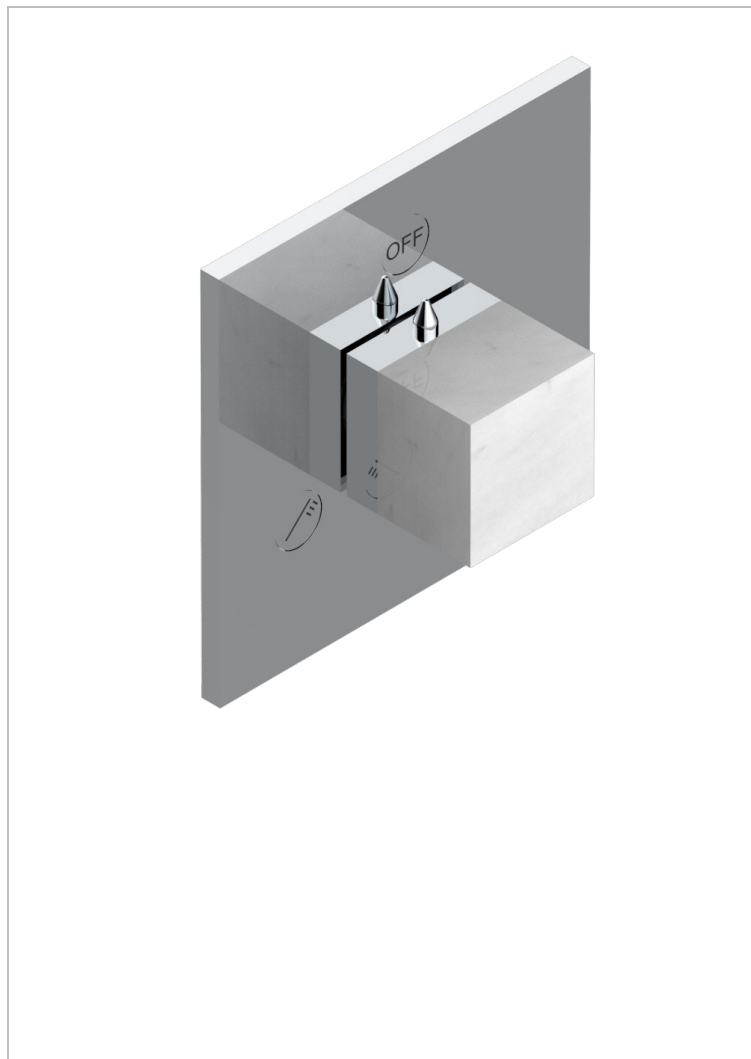

MONTAIGNE VENUS WHITE MARBLE

G3V-48M2SB

Trim for wall mounted diverter, 2 ways - ref. 48M2 and 3 ways - ref. 49M3

CHARACTERISTIC

- Montaigne Venus white marble
- Trim for wall mounted diverter, 2 ways - ref. 48M2 and 3 ways - ref. 49M3

RELATED SKU'S

- Ref. G00-48M2SOA Wall mounted 3-way diverter with ceramic cartridge for concealed installation- 1 inlet 3/4" and 2 outlets 1/2" without stop position, without trim
- Ref. G00-48M2SPSA Wall mounted 3-way diverter with ceramic cartridge for concealed installation, 1 inlet 3/4" and 2 outlets 1/2" with stop position, without trim
- Ref. G00-49M3SPSA Wall mounted 4-way diverter with ceramic cartridge for concealed installation- 1 inlet 3/4" and 3 outlets 1/2" with stop position, without trim