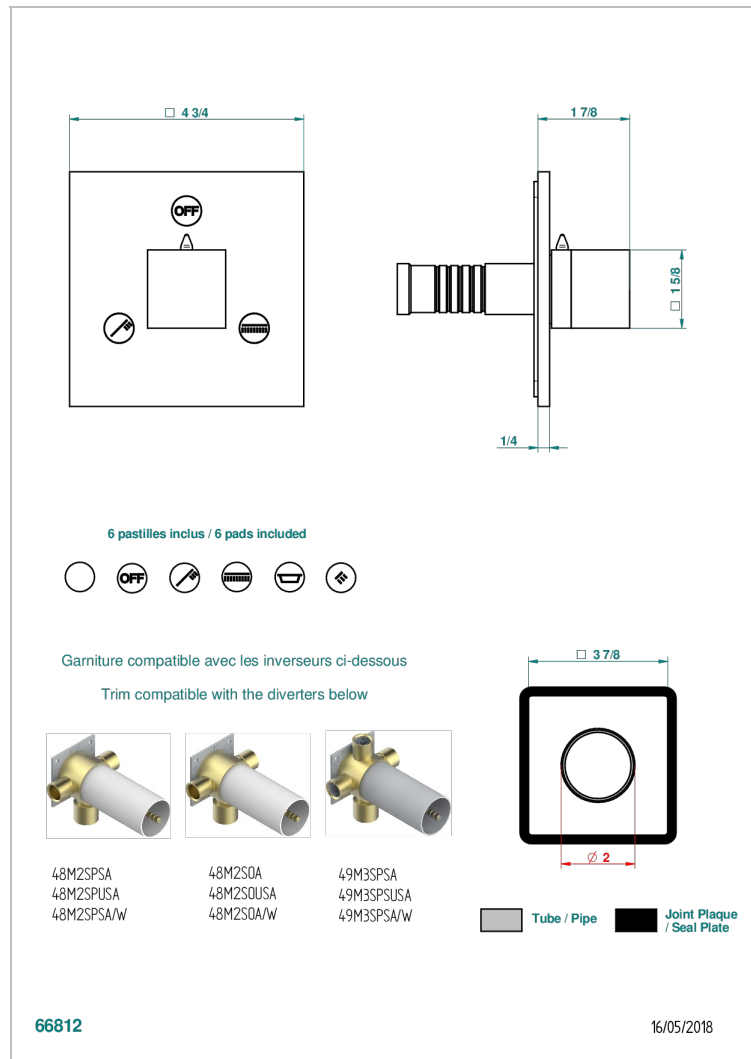

MONTAIGNE VENUS WHITE MARBLE

G3V-48M2SB

Trim for wall mounted diverter, 2 ways - ref. 48M2 and 3 ways - ref. 49M3

CHARACTERISTIC

- Montaigne Venus white marble
- Trim for wall mounted diverter, 2 ways - ref. 48M2 and 3 ways - ref. 49M3

RELATED SKU'S

- Ref. G00-48M2SOA Wall mounted 3-way diverter with ceramic cartridge for concealed installation- 1 inlet 3/4" and 2 outlets 1/2" without stop position, without trim
- Ref. G00-48M2SPSA Wall mounted 3-way diverter with ceramic cartridge for concealed installation, 1 inlet 3/4" and 2 outlets 1/2" with stop position, without trim
- Ref. G00-49M3SPSA Wall mounted 4-way diverter with ceramic cartridge for concealed installation- 1 inlet 3/4" and 3 outlets 1/2" with stop position, without trim