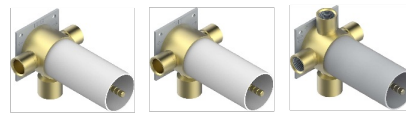

MONTAIGNE LEONARDO GREY MARBLE WITH LEVER HANDLES

G3U-48M2SB

Trim for wall mounted diverter - 2 ways ref.48M2 & 3 ways ref.49M3

6 pastilles inclus / 6 pads included

Garniture compatible avec les inverseurs ci-dessous

Trim compatible with the diverters below

48M2SPSA
48M2SPUSA
48M2SPSA/W

48M2SOA
48M2SOUSA
48M2SOA/W

49M3SPSA
49M3SPSUSA
49M3SPSA/W

Tube / Pipe Joint Plaque / Seal Plate

16/05/2018

CHARACTERISTIC

- Montaigne Leonardo Grey marble with lever handles
- Trim for wall mounted diverter - 2 ways ref.48M2 & 3 ways ref.49M3

RELATED SKU'S

- Ref. G00-48M2SOUSA Wall mounted 3-way diverter with ceramic cartridge for concealed installation- 1 inlet 3/4" and 2 outlets 1/2" without shared ports no stop position - no trim
- Ref. G00-48M2SPSUSA Wall mounted 3-way diverter with ceramic cartridge for concealed installation- 1 inlet 3/4" and 2 outlets 1/2" with positive top, no shared ports - no trim
- Ref. G00-49M3SPSUSA Wall mounted 4-way diverter with ceramic cartridge for concealed installation- 1 inlet 3/4" and 3 outlets 1/2" with positive top, no shared ports - no trim