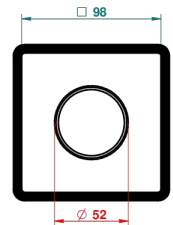

Trim compatible with the diverters below

48M2SPSA
48M2SPUSA
48M2SPSA/W

48M2SOA
48M2SOUSA
48M2SOA/W

49M3SPSA
49M3SPSUSA
49M3SPSA/W

Tube / Pipe Joint Plaque / Seal Plate

16/05/2018

CHARACTERISTIC

- Montaigne Leonardo Grey marble with lever handles
- Trim for wall mounted diverter - 2 ways ref.48M2 & 3 ways ref.49M3