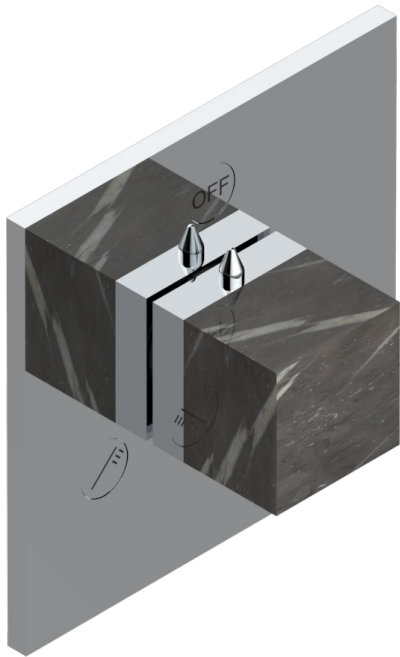

MONTAIGNE LEONARDO GREY MARBLE WITH LEVER HANDLES

G3U-48M2SB

Trim for wall mounted diverter - 2 ways ref.48M2 & 3 ways ref.49M3

6 pastilles inclus / 6 pads included

Garniture compatible avec les inverseurs ci-dessous

Trim compatible with the diverters below

48M2SPSA
48M2SPUSA
48M2SPSA/W

48M2SOA
48M2SOUSA
48M2SOA/W

49M3SPSA
49M3SPSUSA
49M3SPSA/W

Tube / Pipe Joint Plaque / Seal Plate

16/05/2018

CHARACTERISTIC

- Montaigne Leonardo Grey marble with lever handles
- Trim for wall mounted diverter - 2 ways ref.48M2 & 3 ways ref.49M3

RELATED SKU'S

- Ref. G00-48M2SOUSA Wall mounted 3-way diverter with ceramic cartridge for concealed installation- 1 inlet 3/4" and 2 outlets 1/2" without shared ports no stop position - no trim
- Ref. G00-48M2SPSUSA Wall mounted 3-way diverter with ceramic cartridge for concealed installation- 1 inlet 3/4" and 2 outlets 1/2" with positive top, no shared ports - no trim
- Ref. G00-49M3SPSUSA Wall mounted 4-way diverter with ceramic cartridge for concealed installation- 1 inlet 3/4" and 3 outlets 1/2" with positive top, no shared ports - no trim