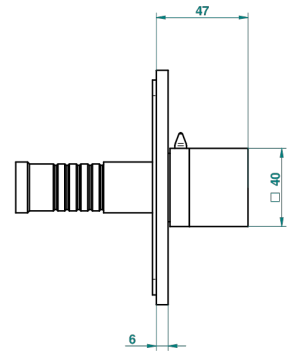

MONTAIGNE LEONARDO GREY MARBLE WITH LEVER HANDLES

G3U-48M2SB

Trim for wall mounted diverter - 2 ways ref.48M2 & 3 ways ref.49M3

6 pastilles inclus / 6 pads included

Garniture compatible avec les inverseurs ci-dessous

Trim compatible with the diverters below

48M2SPSA
48M2SPUSA
48M2SPSA/W

48M2SOA
48M2SOUSA
48M2SOA/W

49M3SPSA
49M3SPSUSA
49M3SPSA/W

Tube / Pipe Joint Plaque / Seal Plate

16/05/2018

CHARACTERISTIC

- Montaigne Leonardo Grey marble with lever handles
- Trim for wall mounted diverter - 2 ways ref.48M2 & 3 ways ref.49M3

RELATED SKU'S

- Ref. G00-48M2SOUSA Wall mounted 3-way diverter with ceramic cartridge for concealed installation- 1 inlet 3/4" and 2 outlets 1/2" without shared ports no stop position - no trim
- Ref. G00-48M2SPSUSA Wall mounted 3-way diverter with ceramic cartridge for concealed installation- 1 inlet 3/4" and 2 outlets 1/2" with positive top, no shared ports - no trim
- Ref. G00-49M3SPSUSA Wall mounted 4-way diverter with ceramic cartridge for concealed installation- 1 inlet 3/4" and 3 outlets 1/2" with positive top, no shared ports - no trim