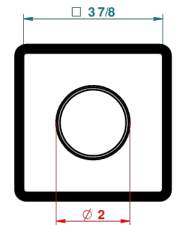

Tube / Pipe Joint Plaque / Seal Plate

66811

16/05/2018

CARACTERÍSTICAS

- Montaigne Leonardo Grey marble with lever handles
- Trim for wall mounted diverter, 2 ways - ref. 48M2 and 3 ways - ref. 49M3

PRODUCTOS RELACIONADOS

- Ref. G00-48M2SOUSA Corps d'inverseur 3 voies mural à encastrer (1 arrivée 3/4" NPT - 2 sorties 1/2" NPT- pas de fonction arrêt) avec cartouche céramique - sans garniture - Standard US
- Ref. G00-48M2SPSUSA Wall mounted 3-way diverter with ceramic cartridge for concealed installation- 1 inlet 3/4" and 2 outlets 1/2" with positive top, no shared ports - no trim
- Ref. G00-49M3SPSUSA Coprs d' inverseur 4 voies mural à encastrer (1 arrivée 3/4" - 3 sorties 1/2" avec position Stop) avec cartouche céramique - sans garniture - standard US

ACABADOS DISPONIBLES

Bronce claro - D01
Cerámica negra mate - D30
Cobre viejo mate - H07
Cromo - A02
Cromo / dorado - G02
Cromo mate - C02

Dorado - F01
Dorado mate - F07
Dorado pálido - F30
Dorado pálido mate (sin barniz) - F31
Níquel - B01
Níquel mate - C01

Níquel viejo - H28
Pvd blush - H62
Pvd blush mate - H60
Pvd color latón - H49
Pvd color latón mate - H50
Pvd color níquel - H55

Pvd color níquel mate - H56
Pvd color oro - H52
Pvd color oro mate - H53
Pvd grafito - H64
Pvd grafito mate - H65
Pvd marrón bronce - F33

Pvd marrón bronce mate - F34
Pvd umber - H66
Pvd umber mate - H67