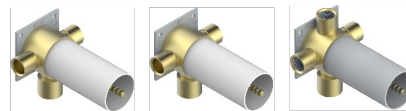

MONTAIGNE LEONARDO GREY MARBLE WITH LEVER HANDLES

G3U-48M2SB

Trim for wall mounted diverter - 2 ways ref.48M2 & 3 ways ref.49M3

6 pastilles inclus / 6 pads included

Garniture compatible avec les inverseurs ci-dessous

Trim compatible with the diverters below

48M2SPSA
48M2SPUSA
48M2SPSA/W

48M2SOA
48M2SOUSA
48M2SOA/W

49M3SPSA
49M3SPSUSA
49M3SPSA/W

Tube / Pipe Joint Plaque / Seal Plate

66811

16/05/2018

CHARACTERISTIC

- Montaigne Leonardo Grey marble with lever handles
- Trim for wall mounted diverter - 2 ways ref.48M2 & 3 ways ref.49M3

RELATED SKU'S

- Ref. G00-48M2SOUSA Wall mounted 3-way diverter with ceramic cartridge for concealed installation- 1 inlet 3/4" and 2 outlets 1/2" without shared ports no stop position - no trim
- Ref. G00-48M2SPSUSA Wall mounted 3-way diverter with ceramic cartridge for concealed installation- 1 inlet 3/4" and 2 outlets 1/2" with positive top, no shared ports - no trim
- Ref. G00-49M3SPSUSA Wall mounted 4-way diverter with ceramic cartridge for concealed installation- 1 inlet 3/4" and 3 outlets 1/2" with positive top, no shared ports - no trim