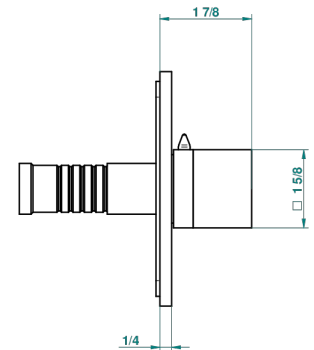

MONTAIGNE LEONARDO GREY MARBLE WITH LEVER HANDLES

G3U-48M2SB

Trim for wall mounted diverter - 2 ways ref.48M2 & 3 ways ref.49M3

6 pastilles inclus / 6 pads included

Garniture compatible avec les inverseurs ci-dessous

Trim compatible with the diverters below

48M2SPSA
48M2SPUSA
48M2SPSA/W

48M2SOA
48M2SOUSA
48M2SOA/W

49M3SPSA
49M3SPSUSA
49M3SPSA/W

Tube / Pipe Joint Plaque / Seal Plate

66811

16/05/2018

CHARACTERISTIC

- Montaigne Leonardo Grey marble with lever handles
- Trim for wall mounted diverter - 2 ways ref.48M2 & 3 ways ref.49M3

RELATED SKU'S

- Ref. G00-48M2SOUSA Wall mounted 3-way diverter with ceramic cartridge for concealed installation- 1 inlet 3/4" and 2 outlets 1/2" without shared ports no stop position - no trim
- Ref. G00-48M2SPSUSA Wall mounted 3-way diverter with ceramic cartridge for concealed installation- 1 inlet 3/4" and 2 outlets 1/2" with positive top, no shared ports - no trim
- Ref. G00-49M3SPSUSA Wall mounted 4-way diverter with ceramic cartridge for concealed installation- 1 inlet 3/4" and 3 outlets 1/2" with positive top, no shared ports - no trim