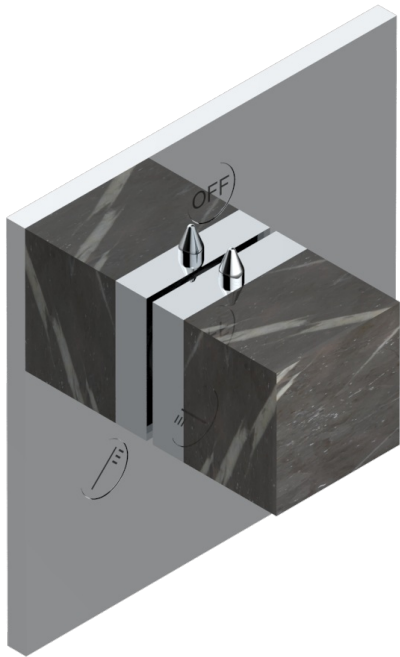

MONTAIGNE LEONARDO GREY MARBLE WITH LEVER HANDLES

G3U-48M2SB

Trim for wall mounted diverter - 2 ways ref.48M2 & 3 ways ref.49M3

6 pastilles inclus / 6 pads included

Garniture compatible avec les inverseurs ci-dessous

Trim compatible with the diverters below

48M2SPSA
48M2SPUSA
48M2SPSA/W

48M2SOA
48M2SOUSA
48M2SOA/W

49M3SPSA
49M3SPSUSA
49M3SPSA/W

Tube / Pipe Joint Plaque / Seal Plate

66811

16/05/2018

CHARACTERISTIC

- Montaigne Leonardo Grey marble with lever handles
- Trim for wall mounted diverter - 2 ways ref.48M2 & 3 ways ref.49M3

RELATED SKU'S

- Ref. G00-48M2SOUSA Wall mounted 3-way diverter with ceramic cartridge for concealed installation- 1 inlet 3/4" and 2 outlets 1/2" without shared ports no stop position - no trim
- Ref. G00-48M2SPSUSA Wall mounted 3-way diverter with ceramic cartridge for concealed installation- 1 inlet 3/4" and 2 outlets 1/2" with positive top, no shared ports - no trim
- Ref. G00-49M3SPSUSA Wall mounted 4-way diverter with ceramic cartridge for concealed installation- 1 inlet 3/4" and 3 outlets 1/2" with positive top, no shared ports - no trim