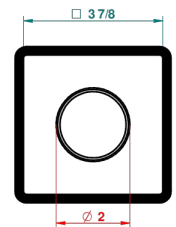

Trim compatible with the diverters below

48M2SPSA
48M2SPUSA
48M2SPSA/W

48M2SOA
48M2SOUSA
48M2SOA/W

49M3SPSA
49M3SPSUSA
49M3SPSA/W

Tube / Pipe Joint Plaque / Seal Plate

66811

16/05/2018

CHARACTERISTIC

- Montaigne Leonardo Grey marble with lever handles
- Trim for wall mounted diverter - 2 ways ref.48M2 & 3 ways ref.49M3

RELATED SKU'S

- Ref. G00-48M2SOUSA Wall mounted 3-way diverter with ceramic cartridge for concealed installation- 1 inlet 3/4" and 2 outlets 1/2" without shared ports no stop position - no trim
- Ref. G00-48M2SPSUSA Wall mounted 3-way diverter with ceramic cartridge for concealed installation- 1 inlet 3/4" and 2 outlets 1/2" with positive top, no shared ports - no trim
- Ref. G00-49M3SPSUSA Wall mounted 4-way diverter with ceramic cartridge for concealed installation- 1 inlet 3/4" and 3 outlets 1/2" with positive top, no shared ports - no trim