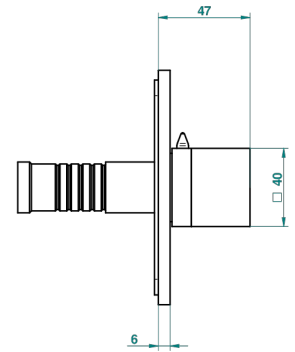

MONTAIGNE LEONARDO GREY MARBLE WITH LEVER HANDLES

G3U-48M2SB

Trim for wall mounted diverter, 2 ways - ref. 48M2 and 3 ways - ref. 49M3

6 pastilles inclus / 6 pads included

Garniture compatible avec les inverseurs ci-dessous

Trim compatible with the diverters below

48M2SPSA
48M2SPUSA
48M2SPSA/W

48M2SOA
48M2SOUSA
48M2SOA/W

49M3SPSA
49M3SPSUSA
49M3SPSA/W

■ Tube / Pipe ■ Joint Plaque / Seal Plate

16/05/2018

CARACTERÍSTICAS

- Montaigne Leonardo Grey marble with lever handles
- Trim for wall mounted diverter, 2 ways - ref. 48M2 and 3 ways - ref. 49M3

PRODUCTOS RELACIONADOS

- Ref. G00-48M2SOA Wall mounted 3-way diverter with ceramic cartridge for concealed installation- 1 inlet 3/4" and 2 outlets 1/2" without stop position, without trim
- Ref. G00-48M2SPSA Wall mounted 3-way diverter with ceramic cartridge for concealed installation, 1 inlet 3/4" and 2 outlets 1/2" with stop position, without trim
- Ref. G00-49M3SPSA Wall mounted 4-way diverter with ceramic cartridge for concealed installation- 1 inlet 3/4" and 3 outlets 1/2" with stop position, without trim