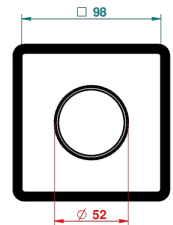

Trim compatible with the diverters below

48M2SPSA
48M2SPUSA
48M2SPSA/W

48M2SOA
48M2SOUSA
48M2SOA/W

49M3SPSA
49M3SPSUSA
49M3SPSA/W

■ Tube / Pipe ■ Joint Plaque / Seal Plate

16/05/2018

CARACTERÍSTICAS

- Montaigne Leonardo Grey marble with lever handles
- Trim for wall mounted diverter, 2 ways - ref. 48M2 and 3 ways - ref. 49M3