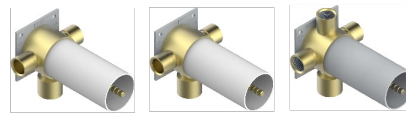

MONTAIGNE LEONARDO GREY MARBLE WITH LEVER HANDLES

G3U-48M2SB

Trim for wall mounted diverter, 2 ways - ref. 48M2 and 3 ways - ref. 49M3

6 pastilles inclus / 6 pads included

Garniture compatible avec les inverseurs ci-dessous

Trim compatible with the diverters below

48M2SPSA
48M2SPUSA
48M2SPSA/W

48M2SOA
48M2SOUSA
48M2SOA/W

49M3SPSA
49M3SPSUSA
49M3SPSA/W

■ Tube / Pipe ■ Joint Plaque / Seal Plate

16/05/2018

CARACTERÍSTICAS

- Montaigne Leonardo Grey marble with lever handles
- Trim for wall mounted diverter, 2 ways - ref. 48M2 and 3 ways - ref. 49M3

PRODUCTOS RELACIONADOS

- Ref. G00-48M2SOA Wall mounted 3-way diverter with ceramic cartridge for concealed installation- 1 inlet 3/4" and 2 outlets 1/2" without stop position, without trim
- Ref. G00-48M2SPSA Wall mounted 3-way diverter with ceramic cartridge for concealed installation, 1 inlet 3/4" and 2 outlets 1/2" with stop position, without trim
- Ref. G00-49M3SPSA Wall mounted 4-way diverter with ceramic cartridge for concealed installation- 1 inlet 3/4" and 3 outlets 1/2" with stop position, without trim

ACABADOS DISPONIBLES

Bronce claro - D01
Cerámica negra mate - D30
Cobre viejo mate - H07
Cromo - A02
Cromo / dorado - G02
Cromo mate - C02

Dorado - F01
Dorado mate - F07
Dorado pálido - F30
Dorado pálido mate (sin barniz) - F31
Níquel - B01
Níquel mate - C01