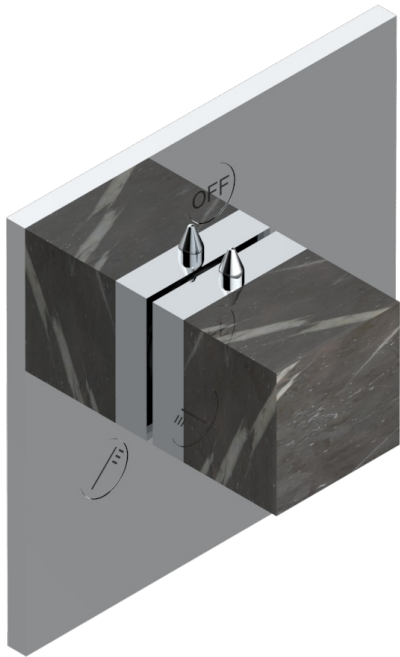

MONTAIGNE LEONARDO GREY MARBLE WITH LEVER HANDLES

G3U-48M2SB

Trim for wall mounted diverter, 2 ways - ref. 48M2 and 3 ways - ref. 49M3

6 pastilles inclus / 6 pads included

Garniture compatible avec les inverseurs ci-dessous

Trim compatible with the diverters below

48M2SPSA
48M2SPUSA
48M2SPSA/W

48M2SOA
48M2SOUSA
48M2SOA/W

49M3SPSA
49M3SPSUSA
49M3SPSA/W

■ Tube / Pipe ■ Joint Plaque / Seal Plate

16/05/2018

CARACTERÍSTICAS

- Montaigne Leonardo Grey marble with lever handles
- Trim for wall mounted diverter, 2 ways - ref. 48M2 and 3 ways - ref. 49M3

PRODUCTOS RELACIONADOS

- Ref. G00-48M2SOA Wall mounted 3-way diverter with ceramic cartridge for concealed installation- 1 inlet 3/4" and 2 outlets 1/2" without stop position, without trim
- Ref. G00-48M2SPSA Wall mounted 3-way diverter with ceramic cartridge for concealed installation, 1 inlet 3/4" and 2 outlets 1/2" with stop position, without trim
- Ref. G00-49M3SPSA Wall mounted 4-way diverter with ceramic cartridge for concealed installation- 1 inlet 3/4" and 3 outlets 1/2" with stop position, without trim

ACABADOS DISPONIBLES

Bronce claro - D01
Cerámica negra mate - D30
Cobre viejo mate - H07
Cromo - A02
Cromo / dorado - G02
Cromo mate - C02

Dorado - F01
Dorado mate - F07
Dorado pálido - F30
Dorado pálido mate (sin barniz) - F31
Níquel - B01
Níquel mate - C01