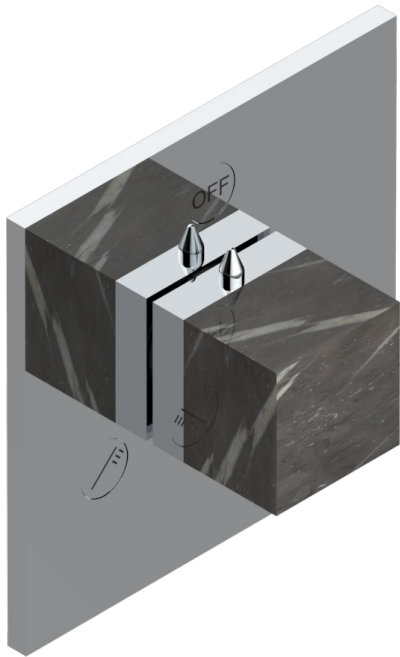

# MONTAIGNE LEONARDO GREY MARBLE WITH LEVER HANDLES

G3U-48M2SB

Trim for wall mounted diverter, 2 ways - ref. 48M2 and 3 ways - ref. 49M3

## CARACTERÍSTICAS

- Montaigne Leonardo Grey marble with lever handles
- Trim for wall mounted diverter, 2 ways - ref. 48M2 and 3 ways - ref. 49M3

## PRODUCTOS RELACIONADOS

- Ref. G00-48M2SOA Wall mounted 3-way diverter with ceramic cartridge for concealed installation- 1 inlet 3/4" and 2 outlets 1/2" without stop position, without trim
- Ref. G00-48M2SPSA Wall mounted 3-way diverter with ceramic cartridge for concealed installation, 1 inlet 3/4" and 2 outlets 1/2" with stop position, without trim
- Ref. G00-49M3SPSA Wall mounted 4-way diverter with ceramic cartridge for concealed installation- 1 inlet 3/4" and 3 outlets 1/2" with stop position, without trim

## ACABADOS DISPONIBLES

Bronce claro - D01  
Cerámica negra mate - D30  
Cobre viejo mate - H07  
Cromo - A02  
Cromo / dorado - G02  
Cromo mate - C02

Dorado - F01  
Dorado mate - F07  
Dorado pálido - F30  
Dorado pálido mate (sin barniz) - F31  
Níquel - B01  
Níquel mate - C01