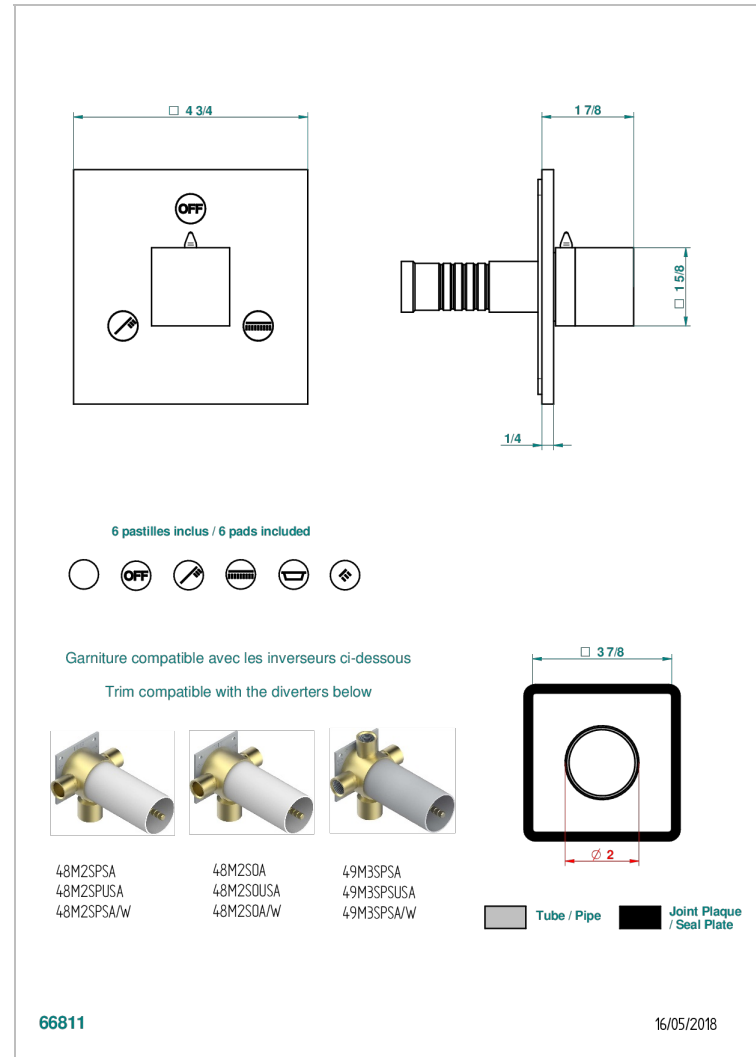

# MONTAIGNE LEONARDO GREY MARBLE WITH LEVER HANDLES

G3U-48M2SB

Trim for wall mounted diverter, 2 ways - ref. 48M2 and 3 ways - ref. 49M3

## CARACTERÍSTICAS

- Montaigne Leonardo Grey marble with lever handles
- Trim for wall mounted diverter, 2 ways - ref. 48M2 and 3 ways - ref. 49M3

## PRODUCTOS RELACIONADOS

- Ref. G00-48M2SOA Wall mounted 3-way diverter with ceramic cartridge for concealed installation- 1 inlet 3/4" and 2 outlets 1/2" without stop position, without trim
- Ref. G00-48M2SPSA Wall mounted 3-way diverter with ceramic cartridge for concealed installation, 1 inlet 3/4" and 2 outlets 1/2" with stop position, without trim
- Ref. G00-49M3SPSA Wall mounted 4-way diverter with ceramic cartridge for concealed installation- 1 inlet 3/4" and 3 outlets 1/2" with stop position, without trim