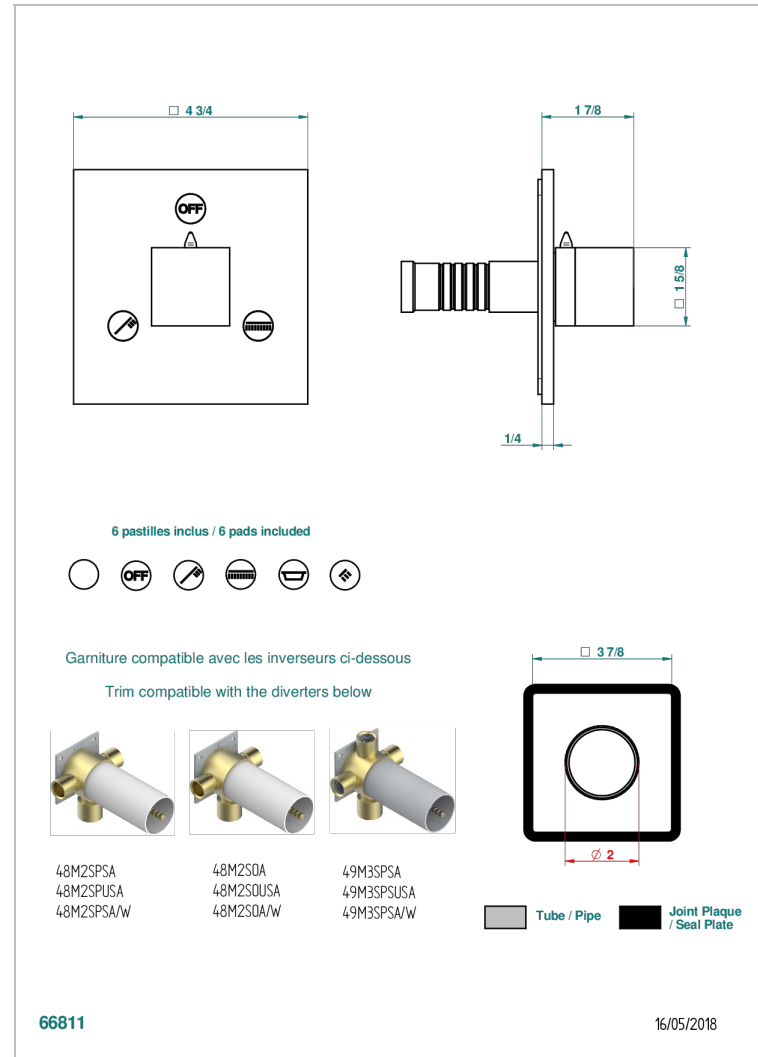

MONTAIGNE LEONARDO GREY MARBLE WITH LEVER HANDLES

G3U-48M2SB

Trim for wall mounted diverter, 2 ways - ref. 48M2 and 3 ways - ref. 49M3

CHARACTERISTIC

- Montaigne Leonardo Grey marble with lever handles
- Trim for wall mounted diverter, 2 ways - ref. 48M2 and 3 ways - ref. 49M3

RELATED SKU'S

- Ref. G00-48M2SOA Wall mounted 3-way diverter with ceramic cartridge for concealed installation- 1 inlet 3/4" and 2 outlets 1/2" without stop position, without trim
- Ref. G00-48M2SPSA Wall mounted 3-way diverter with ceramic cartridge for concealed installation, 1 inlet 3/4" and 2 outlets 1/2" with stop position, without trim
- Ref. G00-49M3SPSA Wall mounted 4-way diverter with ceramic cartridge for concealed installation- 1 inlet 3/4" and 3 outlets 1/2" with stop position, without trim