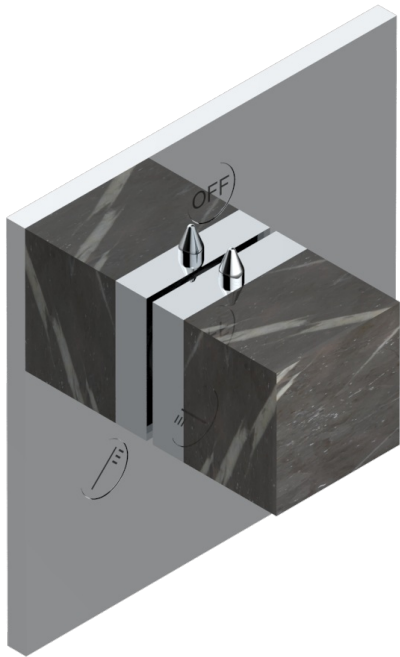

MONTAIGNE LEONARDO GREY MARBLE WITH LEVER HANDLES

G3U-48M2SB

Trim for wall mounted diverter, 2 ways - ref. 48M2 and 3 ways - ref. 49M3

CHARACTERISTIC

- Montaigne Leonardo Grey marble with lever handles
- Trim for wall mounted diverter, 2 ways - ref. 48M2 and 3 ways - ref. 49M3

RELATED SKU'S

- Ref. G00-48M2SOA Wall mounted 3-way diverter with ceramic cartridge for concealed installation- 1 inlet 3/4" and 2 outlets 1/2" without stop position, without trim
- Ref. G00-48M2SPSA Wall mounted 3-way diverter with ceramic cartridge for concealed installation, 1 inlet 3/4" and 2 outlets 1/2" with stop position, without trim
- Ref. G00-49M3SPSA Wall mounted 4-way diverter with ceramic cartridge for concealed installation- 1 inlet 3/4" and 3 outlets 1/2" with stop position, without trim