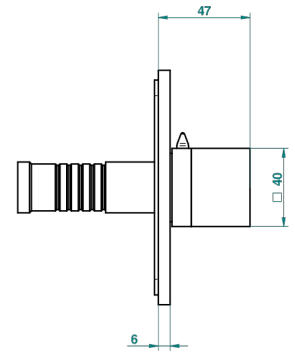

MONTAIGNE LEONARDO GREY MARBLE WITH LEVER HANDLES

G3U-48M2SB

Trim for wall mounted diverter, 2 ways - ref. 48M2 and 3 ways - ref. 49M3

6 pastilles inclus / 6 pads included

Garniture compatible avec les inverseurs ci-dessous

Trim compatible with the diverters below

48M2SPSA
48M2SPUSA
48M2SPSA/W

48M2SOA
48M2SOUSA
48M2SOA/W

49M3SPSA
49M3SPSUSA
49M3SPSA/W

Tube / Pipe Joint Plaque / Seal Plate

16/05/2018

CARACTERÍSTICAS

- Montaigne Leonardo Grey marble with lever handles
- Trim for wall mounted diverter, 2 ways - ref. 48M2 and 3 ways - ref. 49M3

PRODUCTOS RELACIONADOS

- Ref. G00-48M2SOA Wall mounted 3-way diverter with ceramic cartridge for concealed installation- 1 inlet 3/4" and 2 outlets 1/2" without stop position, without trim
- Ref. G00-48M2SPSA Wall mounted 3-way diverter with ceramic cartridge for concealed installation, 1 inlet 3/4" and 2 outlets 1/2" with stop position, without trim
- Ref. G00-49M3SPSA Wall mounted 4-way diverter with ceramic cartridge for concealed installation- 1 inlet 3/4" and 3 outlets 1/2" with stop position, without trim