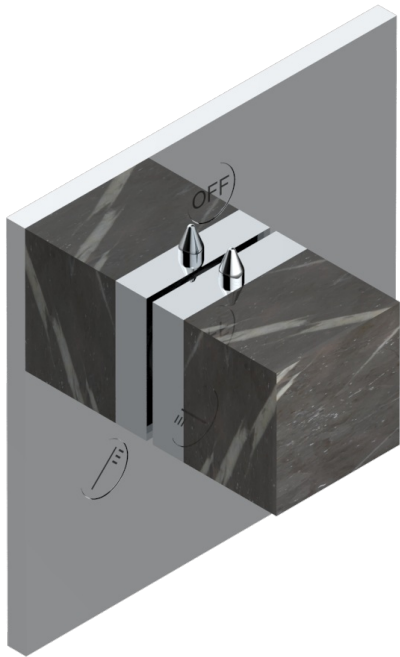

MONTAIGNE LEONARDO GREY MARBLE WITH LEVER HANDLES

G3U-48M2SB

Trim for wall mounted diverter, 2 ways - ref. 48M2 and 3 ways - ref. 49M3

6 pastilles inclus / 6 pads included

Garniture compatible avec les inverseurs ci-dessous

Trim compatible with the diverters below

48M2SPSA
48M2SPUSA
48M2SPSA/W

48M2SOA
48M2SOUSA
48M2SOA/W

49M3SPSA
49M3SPSUSA
49M3SPSA/W

Tube / Pipe Joint Plaque / Seal Plate

16/05/2018

CARACTERÍSTICAS

- Montaigne Leonardo Grey marble with lever handles
- Trim for wall mounted diverter, 2 ways - ref. 48M2 and 3 ways - ref. 49M3

PRODUCTOS RELACIONADOS

- Ref. G00-48M2SOA Wall mounted 3-way diverter with ceramic cartridge for concealed installation- 1 inlet 3/4" and 2 outlets 1/2" without stop position, without trim
- Ref. G00-48M2SPSA Wall mounted 3-way diverter with ceramic cartridge for concealed installation, 1 inlet 3/4" and 2 outlets 1/2" with stop position, without trim
- Ref. G00-49M3SPSA Wall mounted 4-way diverter with ceramic cartridge for concealed installation- 1 inlet 3/4" and 3 outlets 1/2" with stop position, without trim

ACABADOS DISPONIBLES

Bronce claro - D01
Cerámica negra mate - D30
Cobre viejo mate - H07
Cromo - A02
Cromo / dorado - G02
Cromo mate - C02

Dorado - F01
Dorado mate - F07
Dorado pálido - F30
Dorado pálido mate (sin barniz) - F31
Níquel - B01
Níquel mate - C01