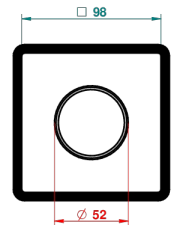

Trim compatible with the diverters below

48M2SPSA
48M2SPUSA
48M2SPSA/W

48M2SOA
48M2SOUSA
48M2SOA/W

49M3SPSA
49M3SPSUSA
49M3SPSA/W

Tube / Pipe Joint Plaque / Seal Plate

16/05/2018

CARACTERÍSTICAS

- Montaigne Leonardo Grey marble with lever handles
- Trim for wall mounted diverter, 2 ways - ref. 48M2 and 3 ways - ref. 49M3