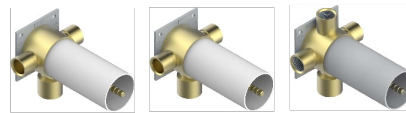

MONTAIGNE LEONARDO GREY MARBLE WITH LEVER HANDLES

G3U-48M2SB

Trim for wall mounted diverter, 2 ways - ref. 48M2 and 3 ways - ref. 49M3

6 pastilles inclus / 6 pads included

Garniture compatible avec les inverseurs ci-dessous

Trim compatible with the diverters below

48M2SPSA
48M2SPUSA
48M2SPSA/W

48M2SOA
48M2SOUSA
48M2SOA/W

49M3SPSA
49M3SPSUSA
49M3SPSA/W

Tube / Pipe Joint Plaque / Seal Plate

16/05/2018

CARACTERÍSTICAS

- Montaigne Leonardo Grey marble with lever handles
- Trim for wall mounted diverter, 2 ways - ref. 48M2 and 3 ways - ref. 49M3

PRODUCTOS RELACIONADOS

- Ref. G00-48M2SOA Wall mounted 3-way diverter with ceramic cartridge for concealed installation- 1 inlet 3/4" and 2 outlets 1/2" without stop position, without trim
- Ref. G00-48M2SPSA Wall mounted 3-way diverter with ceramic cartridge for concealed installation, 1 inlet 3/4" and 2 outlets 1/2" with stop position, without trim
- Ref. G00-49M3SPSA Wall mounted 4-way diverter with ceramic cartridge for concealed installation- 1 inlet 3/4" and 3 outlets 1/2" with stop position, without trim

ACABADOS DISPONIBLES

Bronce claro - D01
Cerámica negra mate - D30
Cobre viejo mate - H07
Cromo - A02
Cromo / dorado - G02
Cromo mate - C02

Dorado - F01
Dorado mate - F07
Dorado pálido - F30
Dorado pálido mate (sin barniz) - F31
Níquel - B01
Níquel mate - C01