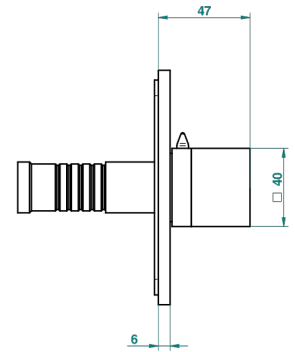

MONTAIGNE LEONARDO GREY MARBLE WITH LEVER HANDLES

G3U-48M2SB

Trim for wall mounted diverter, 2 ways - ref. 48M2 and 3 ways - ref. 49M3

6 pastilles inclus / 6 pads included

Garniture compatible avec les inverseurs ci-dessous

Trim compatible with the diverters below

48M2SPSA
48M2SPUSA
48M2SPSA/W

48M2SOA
48M2SOUSA
48M2SOA/W

49M3SPSA
49M3SPSUSA
49M3SPSA/W

Tube / Pipe Joint Plaque / Seal Plate

16/05/2018

CHARACTERISTIC

- Montaigne Leonardo Grey marble with lever handles
- Trim for wall mounted diverter, 2 ways - ref. 48M2 and 3 ways - ref. 49M3

RELATED SKU'S

- Ref. G00-48M2SOA Wall mounted 3-way diverter with ceramic cartridge for concealed installation- 1 inlet 3/4" and 2 outlets 1/2" without stop position, without trim
- Ref. G00-48M2SPSA Wall mounted 3-way diverter with ceramic cartridge for concealed installation, 1 inlet 3/4" and 2 outlets 1/2" with stop position, without trim
- Ref. G00-49M3SPSA Wall mounted 4-way diverter with ceramic cartridge for concealed installation- 1 inlet 3/4" and 3 outlets 1/2" with stop position, without trim