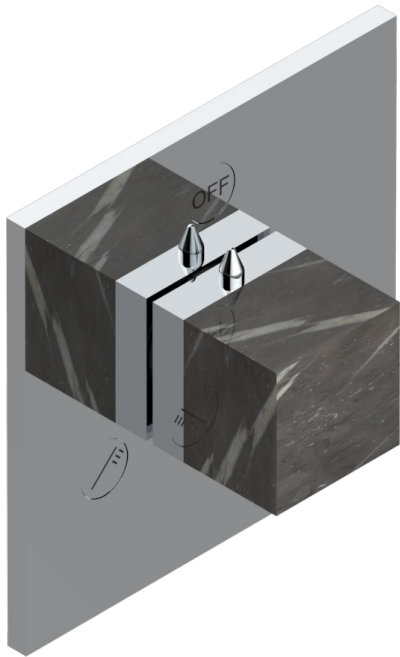

MONTAIGNE LEONARDO GREY MARBLE WITH LEVER HANDLES

G3U-48M2SB

Trim for wall mounted diverter, 2 ways - ref. 48M2 and 3 ways - ref. 49M3

6 pastilles inclus / 6 pads included

Garniture compatible avec les inverseurs ci-dessous

Trim compatible with the diverters below

48M2SPSA
48M2SPUSA
48M2SPSA/W

48M2SOA
48M2SOUSA
48M2SOA/W

49M3SPSA
49M3SPSUSA
49M3SPSA/W

Tube / Pipe Joint Plaque / Seal Plate

16/05/2018

CHARACTERISTIC

- Montaigne Leonardo Grey marble with lever handles
- Trim for wall mounted diverter, 2 ways - ref. 48M2 and 3 ways - ref. 49M3

RELATED SKU'S

- Ref. G00-48M2SOA Wall mounted 3-way diverter with ceramic cartridge for concealed installation- 1 inlet 3/4" and 2 outlets 1/2" without stop position, without trim
- Ref. G00-48M2SPSA Wall mounted 3-way diverter with ceramic cartridge for concealed installation, 1 inlet 3/4" and 2 outlets 1/2" with stop position, without trim
- Ref. G00-49M3SPSA Wall mounted 4-way diverter with ceramic cartridge for concealed installation- 1 inlet 3/4" and 3 outlets 1/2" with stop position, without trim