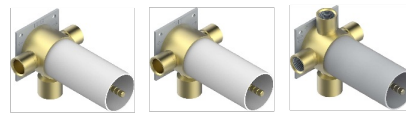

MONTAIGNE LEONARDO GREY MARBLE WITH LEVER HANDLES

G3U-48M2SB

Trim for wall mounted diverter, 2 ways - ref. 48M2 and 3 ways - ref. 49M3

6 pastilles inclus / 6 pads included

Garniture compatible avec les inverseurs ci-dessous

Trim compatible with the diverters below

48M2SPSA
48M2SPUSA
48M2SPSA/W

48M2SOA
48M2SOUSA
48M2SOA/W

49M3SPSA
49M3SPSUSA
49M3SPSA/W

Tube / Pipe Joint Plaque / Seal Plate

16/05/2018

CHARACTERISTIC

- Montaigne Leonardo Grey marble with lever handles
- Trim for wall mounted diverter, 2 ways - ref. 48M2 and 3 ways - ref. 49M3

RELATED SKU'S

- Ref. G00-48M2SOA Wall mounted 3-way diverter with ceramic cartridge for concealed installation- 1 inlet 3/4" and 2 outlets 1/2" without stop position, without trim
- Ref. G00-48M2SPSA Wall mounted 3-way diverter with ceramic cartridge for concealed installation, 1 inlet 3/4" and 2 outlets 1/2" with stop position, without trim
- Ref. G00-49M3SPSA Wall mounted 4-way diverter with ceramic cartridge for concealed installation- 1 inlet 3/4" and 3 outlets 1/2" with stop position, without trim