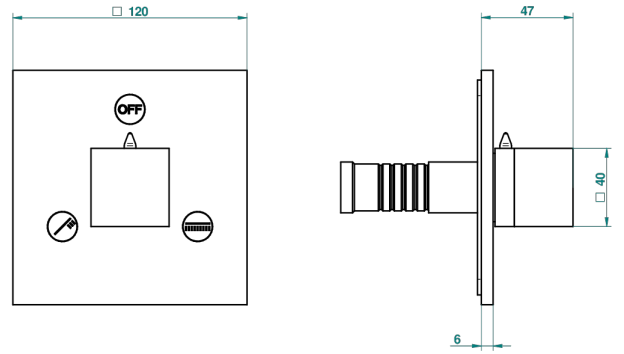

MONTAIGNE LEONARDO GREY MARBLE WITH LEVER HANDLES

G3U-48M2SB

Trim for wall mounted diverter, 2 ways - ref. 48M2 and 3 ways - ref. 49M3

6 pastilles inclus / 6 pads included

Garniture compatible avec les inverseurs ci-dessous

Trim compatible with the diverters below

48M2SPSA
48M2SPUSA
48M2SPSA/W

48M2SOA
48M2SOUSA
48M2SOA/W

49M3SPSA
49M3SPSUSA
49M3SPSA/W

Tube / Pipe Joint Plaque / Seal Plate

16/05/2018

特色

- Montaigne Leonardo Grey marble with lever handles
- Trim for wall mounted diverter, 2 ways - ref. 48M2 and 3 ways - ref. 49M3

相关的SKU

- Ref. G00-48M2SOA Wall mounted 3-way diverter with ceramic cartridge for concealed installation- 1 inlet 3/4" and 2 outlets 1/2" without stop position, without trim
- Ref. G00-48M2SPSA Wall mounted 3-way diverter with ceramic cartridge for concealed installation, 1 inlet 3/4" and 2 outlets 1/2" with stop position, without trim
- Ref. G00-49M3SPSA Wall mounted 4-way diverter with ceramic cartridge for concealed installation- 1 inlet 3/4" and 3 outlets 1/2" with stop position, without trim