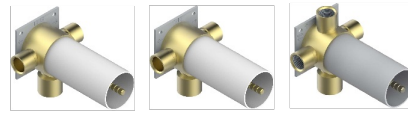

MONTAIGNE LEONARDO GREY MARBLE WITH LEVER HANDLES

G3U-48M2SB

Trim for wall mounted diverter, 2 ways - ref. 48M2 and 3 ways - ref. 49M3

6 pastilles inclus / 6 pads included

Garniture compatible avec les inverseurs ci-dessous

Trim compatible with the diverters below

48M2SPSA
48M2SPUSA
48M2SPSA/W

48M2SOA
48M2SOUSA
48M2SOA/W

49M3SPSA
49M3SPSUSA
49M3SPSA/W

Tube / Pipe Joint Plaque / Seal Plate

16/05/2018

特色

- Montaigne Leonardo Grey marble with lever handles
- Trim for wall mounted diverter, 2 ways - ref. 48M2 and 3 ways - ref. 49M3

相关的SKU

- Ref. G00-48M2SOA Wall mounted 3-way diverter with ceramic cartridge for concealed installation- 1 inlet 3/4" and 2 outlets 1/2" without stop position, without trim
- Ref. G00-48M2SPSA Wall mounted 3-way diverter with ceramic cartridge for concealed installation, 1 inlet 3/4" and 2 outlets 1/2" with stop position, without trim
- Ref. G00-49M3SPSA Wall mounted 4-way diverter with ceramic cartridge for concealed installation- 1 inlet 3/4" and 3 outlets 1/2" with stop position, without trim