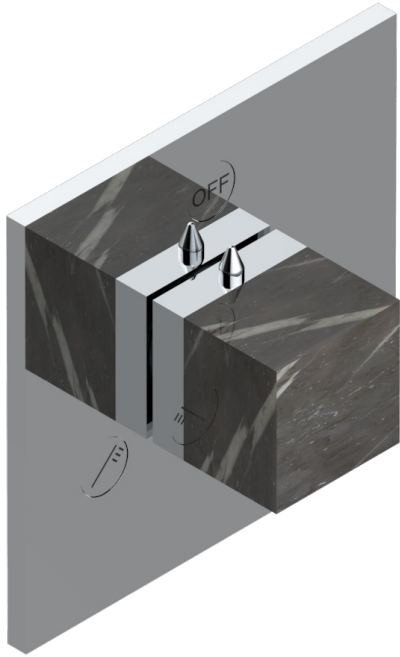

MONTAIGNE LEONARDO GREY MARBLE WITH LEVER HANDLES

G3U-48M2SB

Trim for wall mounted diverter, 2 ways - ref. 48M2 and 3 ways - ref. 49M3

6 pastilles inclus / 6 pads included

Garniture compatible avec les inverseurs ci-dessous

Trim compatible with the diverters below

48M2SPSA
48M2SPUSA
48M2SPSA/W

48M2SOA
48M2SOUSA
48M2SOA/W

49M3SPSA
49M3SPSUSA
49M3SPSA/W

Tube / Pipe Joint Plaque / Seal Plate

16/05/2018

特色

- Montaigne Leonardo Grey marble with lever handles
- Trim for wall mounted diverter, 2 ways - ref. 48M2 and 3 ways - ref. 49M3

相关的SKU

- Ref. G00-48M2SOA Wall mounted 3-way diverter with ceramic cartridge for concealed installation- 1 inlet 3/4" and 2 outlets 1/2" without stop position, without trim
- Ref. G00-48M2SPSA Wall mounted 3-way diverter with ceramic cartridge for concealed installation, 1 inlet 3/4" and 2 outlets 1/2" with stop position, without trim
- Ref. G00-49M3SPSA Wall mounted 4-way diverter with ceramic cartridge for concealed installation- 1 inlet 3/4" and 3 outlets 1/2" with stop position, without trim