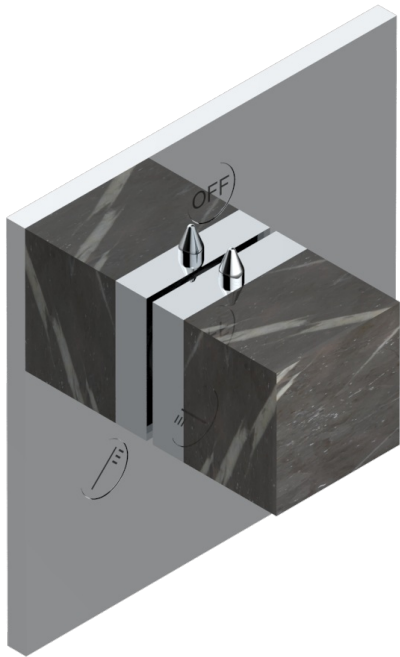

MONTAIGNE LEONARDO GREY MARBLE WITH LEVER HANDLES

G3U-48M2SB

Trim for wall mounted diverter, 2 ways - ref. 48M2 and 3 ways - ref. 49M3

CARACTERÍSTICAS

- Montaigne Leonardo Grey marble with lever handles
- Trim for wall mounted diverter, 2 ways - ref. 48M2 and 3 ways - ref. 49M3

PRODUCTOS RELACIONADOS

- Ref. G00-48M2SOA Wall mounted 3-way diverter with ceramic cartridge for concealed installation- 1 inlet 3/4" and 2 outlets 1/2" without stop position, without trim
- Ref. G00-48M2SPSA Wall mounted 3-way diverter with ceramic cartridge for concealed installation, 1 inlet 3/4" and 2 outlets 1/2" with stop position, without trim
- Ref. G00-49M3SPSA Wall mounted 4-way diverter with ceramic cartridge for concealed installation- 1 inlet 3/4" and 3 outlets 1/2" with stop position, without trim

ACABADOS DISPONIBLES

Bronce claro - D01
Cerámica negra mate - D30
Cobre viejo mate - H07
Cromo - A02
Cromo / dorado - G02
Cromo mate - C02

Dorado - F01
Dorado mate - F07
Dorado pálido - F30
Dorado pálido mate (sin barniz) - F31
Níquel - B01
Níquel mate - C01

Níquel viejo - H28
Pvd blush - H62
Pvd blush mate - H60
Pvd color latón - H49
Pvd color latón mate - H50
Pvd color níquel - H55

Pvd color níquel mate - H56
Pvd color oro - H52
Pvd color oro mate - H53
Pvd grafito - H64
Pvd grafito mate - H65
Pvd marrón bronce - F33