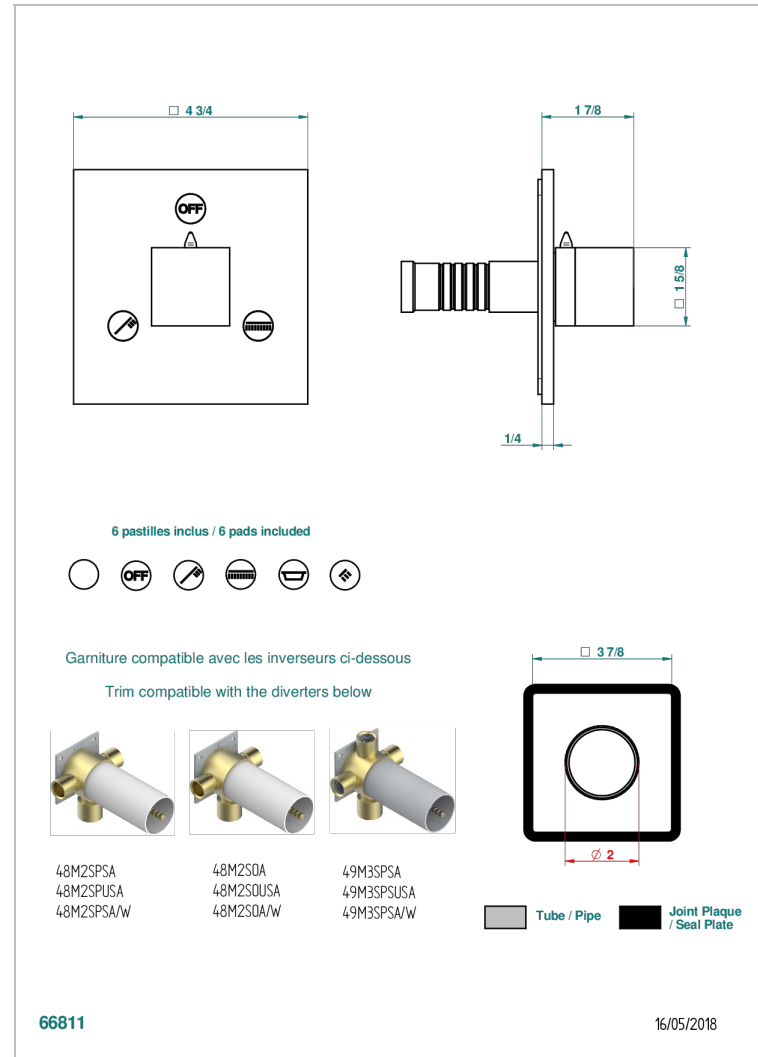

MONTAIGNE LEONARDO GREY MARBLE WITH LEVER HANDLES

G3U-48M2SB

Trim for wall mounted diverter, 2 ways - ref. 48M2 and 3 ways - ref. 49M3

CARACTERÍSTICAS

- Montaigne Leonardo Grey marble with lever handles
- Trim for wall mounted diverter, 2 ways - ref. 48M2 and 3 ways - ref. 49M3

PRODUCTOS RELACIONADOS

- Ref. G00-48M2SOA Wall mounted 3-way diverter with ceramic cartridge for concealed installation- 1 inlet 3/4" and 2 outlets 1/2" without stop position, without trim
- Ref. G00-48M2SPSA Wall mounted 3-way diverter with ceramic cartridge for concealed installation, 1 inlet 3/4" and 2 outlets 1/2" with stop position, without trim
- Ref. G00-49M3SPSA Wall mounted 4-way diverter with ceramic cartridge for concealed installation- 1 inlet 3/4" and 3 outlets 1/2" with stop position, without trim