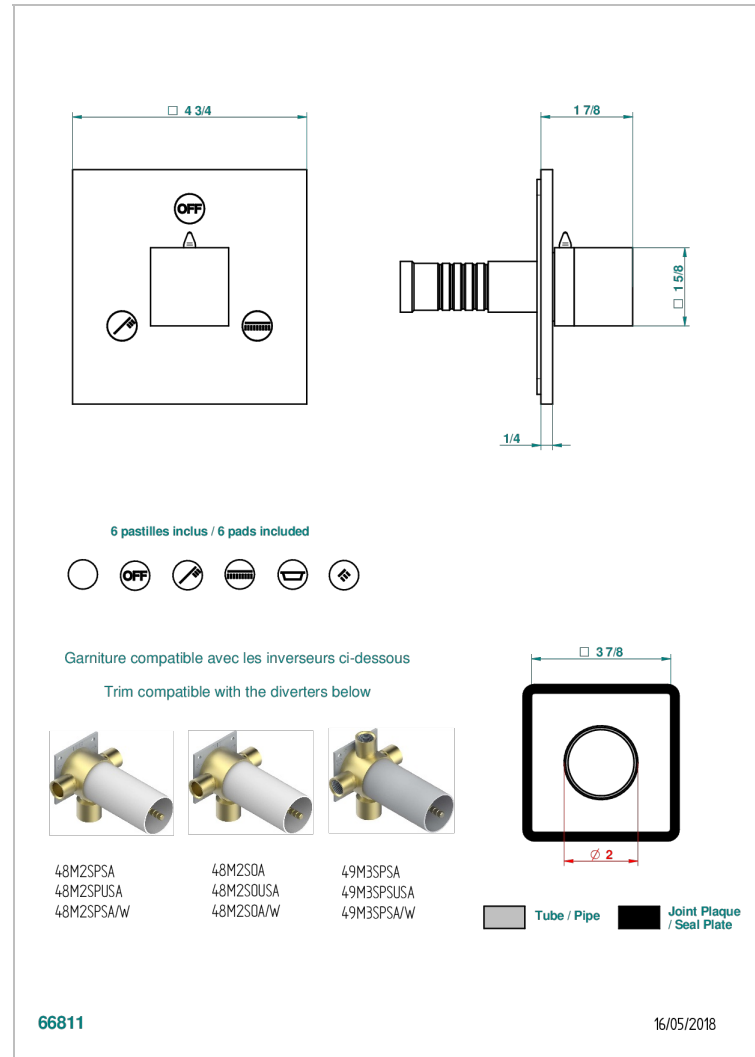

MONTAIGNE LEONARDO GREY MARBLE WITH LEVER HANDLES

G3U-48M2SB

Trim for wall mounted diverter, 2 ways - ref. 48M2 and 3 ways - ref. 49M3

CHARACTERISTIC

- Montaigne Leonardo Grey marble with lever handles
- Trim for wall mounted diverter, 2 ways - ref. 48M2 and 3 ways - ref. 49M3

RELATED SKU'S

- Ref. G00-48M2SOA Wall mounted 3-way diverter with ceramic cartridge for concealed installation- 1 inlet 3/4" and 2 outlets 1/2" without stop position, without trim
- Ref. G00-48M2SPSA Wall mounted 3-way diverter with ceramic cartridge for concealed installation, 1 inlet 3/4" and 2 outlets 1/2" with stop position, without trim
- Ref. G00-49M3SPSA Wall mounted 4-way diverter with ceramic cartridge for concealed installation- 1 inlet 3/4" and 3 outlets 1/2" with stop position, without trim