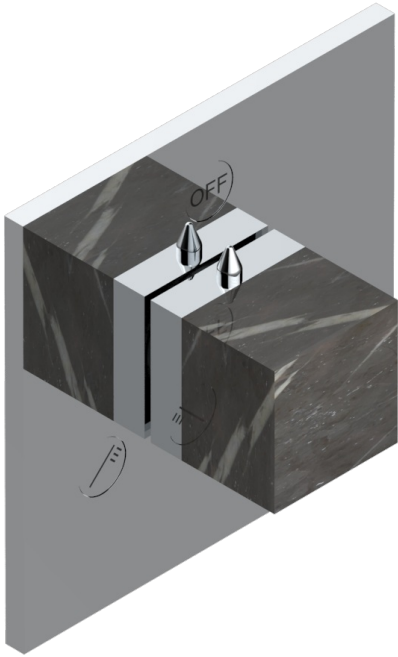

# MONTAIGNE LEONARDO GREY MARBLE WITH LEVER HANDLES

G3U-48M2SB

Trim for wall mounted diverter, 2 ways - ref. 48M2 and 3 ways - ref. 49M3

## 特色

- Montaigne Leonardo Grey marble with lever handles
- Trim for wall mounted diverter, 2 ways - ref. 48M2 and 3 ways - ref. 49M3

## 相关的SKU

- Ref. G00-48M2SOA Wall mounted 3-way diverter with ceramic cartridge for concealed installation- 1 inlet 3/4" and 2 outlets 1/2" without stop position, without trim
- Ref. G00-48M2SPSA Wall mounted 3-way diverter with ceramic cartridge for concealed installation, 1 inlet 3/4" and 2 outlets 1/2" with stop position, without trim
- Ref. G00-49M3SPSA Wall mounted 4-way diverter with ceramic cartridge for concealed installation- 1 inlet 3/4" and 3 outlets 1/2" with stop position, without trim