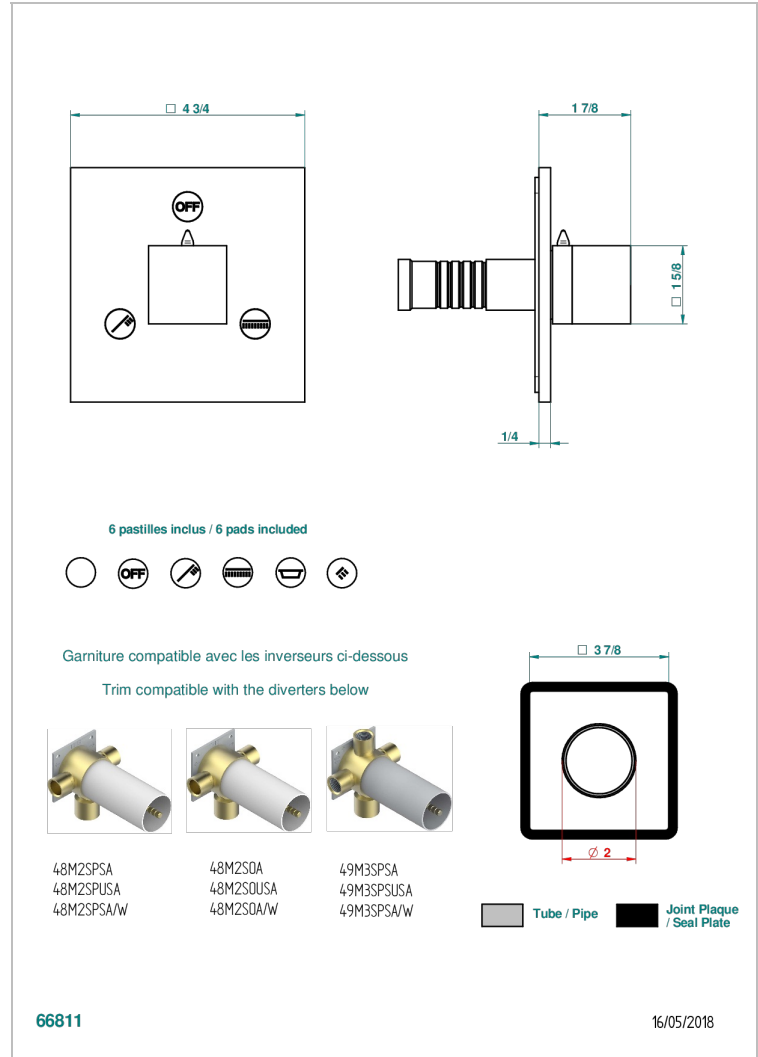

# MONTAIGNE LEONARDO GREY MARBLE WITH LEVER HANDLES

G3U-48M2SB

Trim for wall mounted diverter, 2 ways - ref. 48M2 and 3 ways - ref. 49M3

## 特色

- Montaigne Leonardo Grey marble with lever handles
- Trim for wall mounted diverter, 2 ways - ref. 48M2 and 3 ways - ref. 49M3

## 相关的SKU

- Ref. G00-48M2SOA Wall mounted 3-way diverter with ceramic cartridge for concealed installation- 1 inlet 3/4" and 2 outlets 1/2" without stop position, without trim
- Ref. G00-48M2SPSA Wall mounted 3-way diverter with ceramic cartridge for concealed installation, 1 inlet 3/4" and 2 outlets 1/2" with stop position, without trim
- Ref. G00-49M3SPSA Wall mounted 4-way diverter with ceramic cartridge for concealed installation- 1 inlet 3/4" and 3 outlets 1/2" with stop position, without trim