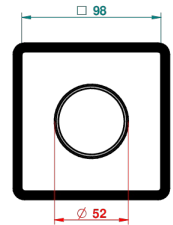

■ Tube / Pipe ■ Joint Plaque / Seal Plate

16/05/2018

CARACTERÍSTICAS

- Montaigne Leonardo Grey marble
- Trim for wall mounted diverter, 2 ways - ref. 48M2 and 3 ways - ref. 49M3

PRODUCTOS RELACIONADOS

- Ref. G00-48M2S0USA Corps d'inverseur 3 voies mural à encastrer (1 arrivée 3/4" NPT - 2 sorties 1/2" NPT- pas de fonction arrêt) avec cartouche céramique - sans garniture - Standard US
- Ref. G00-48M2SPSUSA Wall mounted 3-way diverter with ceramic cartridge for concealed installation- 1 inlet 3/4" and 2 outlets 1/2" with positive top, no shared ports - no trim
- Ref. G00-49M3SPSUSA Coprs d' inverseur 4 voies mural à encastrer (1 arrivée 3/4" - 3 sorties 1/2" avec position Stop) avec cartouche céramique - sans garniture - standard US

ACABADOS DISPONIBLES

Bronce claro - D01
Cerámica negra mate - D30
Cobre viejo mate - H07
Cromo - A02
Cromo / dorado - G02
Cromo mate - C02

Dorado - F01
Dorado mate - F07
Dorado pálido - F30
Dorado pálido mate (sin barniz) - F31
Níquel - B01
Níquel mate - C01

Níquel viejo - H28
Pvd blush - H62
Pvd blush mate - H60
Pvd color latón - H49
Pvd color latón mate - H50
Pvd color níquel - H55

Pvd color níquel mate - H56
Pvd color oro - H52
Pvd color oro mate - H53
Pvd grafito - H64
Pvd grafito mate - H65
Pvd marrón bronce - F33

Pvd marrón bronce mate - F34
Pvd umber - H66
Pvd umber mate - H67