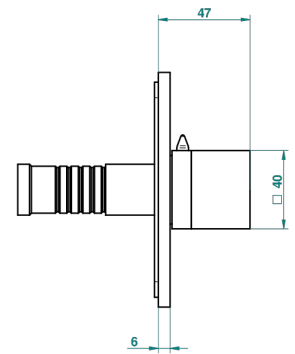

MONTAIGNE LEONARDO GREY MARBLE

G3T-48M2SB

Trim for wall mounted diverter - 2 ways ref.48M2 & 3 ways ref.49M3

6 pastilles inclus / 6 pads included

Garniture compatible avec les inverseurs ci-dessous

Trim compatible with the diverters below

48M2SPSA
48M2SPUSA
48M2SPSA/W

48M2S0A
48M2S0USA
48M2S0A/W

49M3SPSA
49M3SPSUSA
49M3SPSA/W

Tube / Pipe Joint Plaque / Seal Plate

16/05/2018

CHARACTERISTIC

- Montaigne Leonardo Grey marble
- Trim for wall mounted diverter - 2 ways ref.48M2 & 3 ways ref.49M3

RELATED SKU'S

- Ref. G00-48M2SOUSA Wall mounted 3-way diverter with ceramic cartridge for concealed installation- 1 inlet 3/4" and 2 outlets 1/2" without shared ports no stop position - no trim
- Ref. G00-48M2SPSUSA Wall mounted 3-way diverter with ceramic cartridge for concealed installation- 1 inlet 3/4" and 2 outlets 1/2" with positive top, no shared ports - no trim
- Ref. G00-49M3SPSUSA Wall mounted 4-way diverter with ceramic cartridge for concealed installation- 1 inlet 3/4" and 3 outlets 1/2" with positive top, no shared ports - no trim