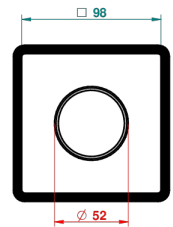

48M2SPSA
48M2SPUSA
48M2SPSA/W

48M2S0A
48M2S0USA
48M2S0A/W

49M3SPSA
49M3SPSUSA
49M3SPSA/W

Tube / Pipe Joint Plaque / Seal Plate

16/05/2018

CHARACTERISTIC

- Montaigne Leonardo Grey marble
- Trim for wall mounted diverter - 2 ways ref.48M2 & 3 ways ref.49M3