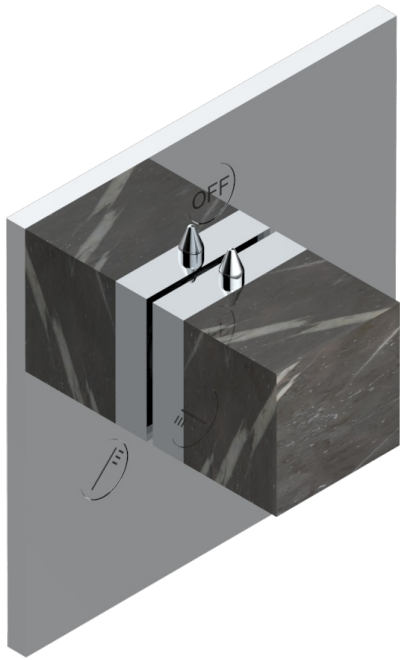

MONTAIGNE LEONARDO GREY MARBLE

G3T-48M2SB

Trim for wall mounted diverter - 2 ways ref.48M2 & 3 ways ref.49M3

6 pastilles inclus / 6 pads included

Garniture compatible avec les inverseurs ci-dessous

Trim compatible with the diverters below

48M2SPSA
48M2SPUSA
48M2SPSA/W

48M2S0A
48M2S0USA
48M2S0A/W

49M3SPSA
49M3SPSUSA
49M3SPSA/W

Tube / Pipe Joint Plaque / Seal Plate

16/05/2018

CHARACTERISTIC

- Montaigne Leonardo Grey marble
- Trim for wall mounted diverter - 2 ways ref.48M2 & 3 ways ref.49M3

RELATED SKU'S

- Ref. G00-48M2SOUSA Wall mounted 3-way diverter with ceramic cartridge for concealed installation- 1 inlet 3/4" and 2 outlets 1/2" without shared ports no stop position - no trim
- Ref. G00-48M2SPSUSA Wall mounted 3-way diverter with ceramic cartridge for concealed installation- 1 inlet 3/4" and 2 outlets 1/2" with positive top, no shared ports - no trim
- Ref. G00-49M3SPSUSA Wall mounted 4-way diverter with ceramic cartridge for concealed installation- 1 inlet 3/4" and 3 outlets 1/2" with positive top, no shared ports - no trim