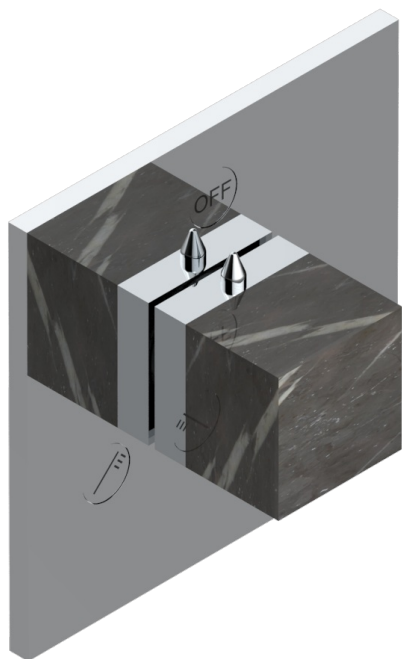

# MONTAIGNE LEONARDO GREY MARBLE

G3T-48M2SB

Trim for wall mounted diverter - 2 ways ref.48M2 & 3 ways ref.49M3

6 pastilles inclus / 6 pads included

Garniture compatible avec les inverseurs ci-dessous

Trim compatible with the diverters below

48M2SPSA  
48M2SPUSA  
48M2SPSA/W

48M2S0A  
48M2S0USA  
48M2S0A/W

49M3SPSA  
49M3SPSUSA  
49M3SPSA/W

Tube / Pipe Joint Plaque / Seal Plate

66811

16/05/2018

## CHARACTERISTIC

- Montaigne Leonardo Grey marble
- Trim for wall mounted diverter - 2 ways ref.48M2 & 3 ways ref.49M3

## RELATED SKU'S

- Ref. G00-48M2SOUSA Wall mounted 3-way diverter with ceramic cartridge for concealed installation- 1 inlet 3/4" and 2 outlets 1/2" without shared ports no stop position - no trim
- Ref. G00-48M2SPSUSA Wall mounted 3-way diverter with ceramic cartridge for concealed installation- 1 inlet 3/4" and 2 outlets 1/2" with positive top, no shared ports - no trim
- Ref. G00-49M3SPSUSA Wall mounted 4-way diverter with ceramic cartridge for concealed installation- 1 inlet 3/4" and 3 outlets 1/2" with positive top, no shared ports - no trim