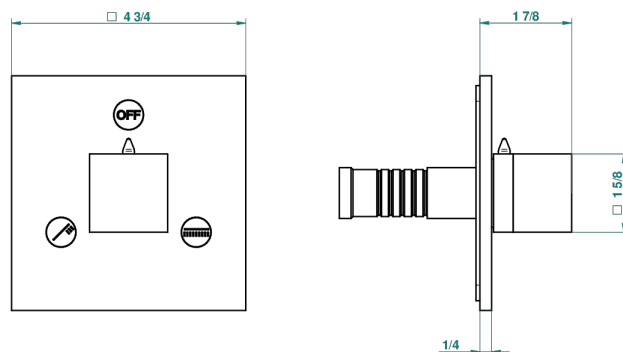

# MONTAIGNE LEONARDO GREY MARBLE

G3T-48M2SB

Trim for wall mounted diverter - 2 ways ref.48M2 & 3 ways ref.49M3

6 pastilles inclus / 6 pads included

Garniture compatible avec les inverseurs ci-dessous

Trim compatible with the diverters below

## CHARACTERISTIC

- Montaigne Leonardo Grey marble
- Trim for wall mounted diverter - 2 ways ref.48M2 & 3 ways ref.49M3