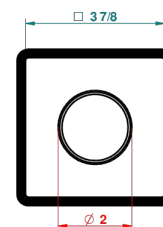

48M2SPSA  
48M2SPUSA  
48M2SPSA/W

48M2S0A  
48M2S0USA  
48M2S0A/W

49M3SPSA  
49M3SPSUSA  
49M3SPSA/W

Tube / Pipe Joint Plaque / Seal Plate

66811

16/05/2018