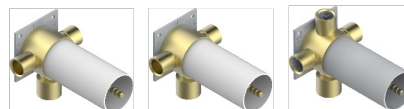

MONTAIGNE LEONARDO GREY MARBLE

G3T-48M2SB

Trim for wall mounted diverter, 2 ways - ref. 48M2 and 3 ways - ref. 49M3

6 pastilles inclus / 6 pads included

Garniture compatible avec les inverseurs ci-dessous

Trim compatible with the diverters below

48M2SPSA
48M2SPUSA
48M2SPSA/W

48M2SOA
48M2SOLUSA
48M2SOA/W

49M3SPSA
49M3SPSUSA
49M3SPSA/W

Tube / Pipe Joint Plaque / Seal Plate

16/05/2018

CARACTERÍSTICAS

- Montaigne Leonardo Grey marble
- Trim for wall mounted diverter, 2 ways - ref. 48M2 and 3 ways - ref. 49M3

PRODUCTOS RELACIONADOS

- Ref. G00-48M2SOA Wall mounted 3-way diverter with ceramic cartridge for concealed installation- 1 inlet 3/4" and 2 outlets 1/2" without stop position, without trim
- Ref. G00-48M2SPSA Wall mounted 3-way diverter with ceramic cartridge for concealed installation, 1 inlet 3/4" and 2 outlets 1/2" with stop position, without trim
- Ref. G00-49M3SPSA Wall mounted 4-way diverter with ceramic cartridge for concealed installation- 1 inlet 3/4" and 3 outlets 1/2" with stop position, without trim

ACABADOS DISPONIBLES

Bronce claro - D01
Cerámica negra mate - D30
Cobre viejo mate - H07
Cromo - A02
Cromo / dorado - G02
Cromo mate - C02

Dorado - F01
Dorado mate - F07
Dorado pálido - F30
Dorado pálido mate (sin barniz) - F31
Níquel - B01
Níquel mate - C01