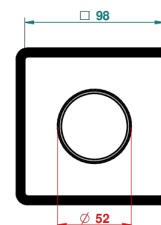

Trim compatible with the diverters below

48M2SPSA
48M2SPUSA
48M2SPSA/W

48M2SOA
48M2SOLUSA
48M2SOA/W

49M3SPSA
49M3SPSUSA
49M3SPSA/W

Tube / Pipe Joint Plaque / Seal Plate

16/05/2018

CARACTERÍSTICAS

- Montaigne Leonardo Grey marble
- Trim for wall mounted diverter, 2 ways - ref. 48M2 and 3 ways - ref. 49M3