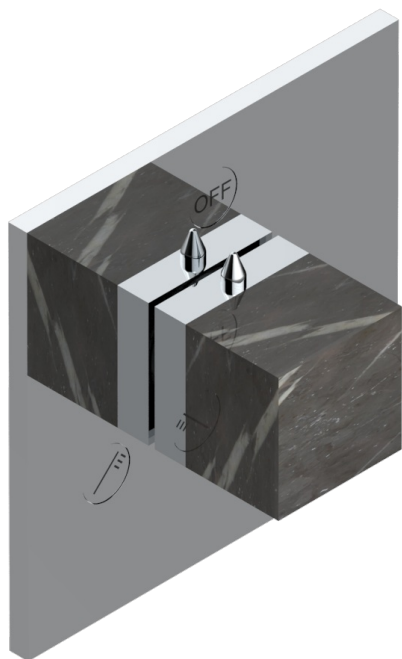

MONTAIGNE LEONARDO GREY MARBLE

G3T-48M2SB

Trim for wall mounted diverter, 2 ways - ref. 48M2 and 3 ways - ref. 49M3

6 pastilles inclus / 6 pads included

Garniture compatible avec les inverseurs ci-dessous

Trim compatible with the diverters below

48M2SPSA
48M2SPUSA
48M2SPSA/W

48M2SOA
48M2SOLUSA
48M2SOA/W

49M3SPSA
49M3SPSUSA
49M3SPSA/W

Tube / Pipe Joint Plaque / Seal Plate

16/05/2018

CARACTERÍSTICAS

- Montaigne Leonardo Grey marble
- Trim for wall mounted diverter, 2 ways - ref. 48M2 and 3 ways - ref. 49M3

PRODUCTOS RELACIONADOS

- Ref. G00-48M2SOA Wall mounted 3-way diverter with ceramic cartridge for concealed installation- 1 inlet 3/4" and 2 outlets 1/2" without stop position, without trim
- Ref. G00-48M2SPSA Wall mounted 3-way diverter with ceramic cartridge for concealed installation, 1 inlet 3/4" and 2 outlets 1/2" with stop position, without trim
- Ref. G00-49M3SPSA Wall mounted 4-way diverter with ceramic cartridge for concealed installation- 1 inlet 3/4" and 3 outlets 1/2" with stop position, without trim

ACABADOS DISPONIBLES

Bronce claro - D01
Cerámica negra mate - D30
Cobre viejo mate - H07
Cromo - A02
Cromo / dorado - G02
Cromo mate - C02

Dorado - F01
Dorado mate - F07
Dorado pálido - F30
Dorado pálido mate (sin barniz) - F31
Níquel - B01
Níquel mate - C01