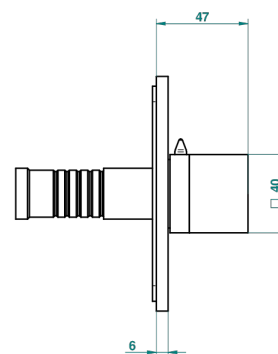

MONTAIGNE LEONARDO GREY MARBLE

G3T-48M2SB

Trim for wall mounted diverter, 2 ways - ref. 48M2 and 3 ways - ref. 49M3

6 pastilles inclus / 6 pads included

Garniture compatible avec les inverseurs ci-dessous

Trim compatible with the diverters below

48M2SPSA
48M2SPUSA
48M2SPSA/W

48M2SOA
48M2SOLUSA
48M2SOA/W

49M3SPSA
49M3SPSUSA
49M3SPSA/W

Tube / Pipe Joint Plaque / Seal Plate

16/05/2018

CARACTERÍSTICAS

- Montaigne Leonardo Grey marble
- Trim for wall mounted diverter, 2 ways - ref. 48M2 and 3 ways - ref. 49M3

PRODUCTOS RELACIONADOS

- Ref. G00-48M2SOA Wall mounted 3-way diverter with ceramic cartridge for concealed installation- 1 inlet 3/4" and 2 outlets 1/2" without stop position, without trim
- Ref. G00-48M2SPSA Wall mounted 3-way diverter with ceramic cartridge for concealed installation, 1 inlet 3/4" and 2 outlets 1/2" with stop position, without trim
- Ref. G00-49M3SPSA Wall mounted 4-way diverter with ceramic cartridge for concealed installation- 1 inlet 3/4" and 3 outlets 1/2" with stop position, without trim