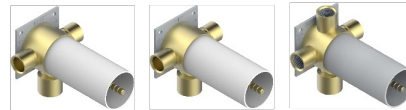

# MONTAIGNE LEONARDO GREY MARBLE

G3T-48M2SB

Trim for wall mounted diverter, 2 ways - ref. 48M2 and 3 ways - ref. 49M3

6 pastilles inclus / 6 pads included

Garniture compatible avec les inverseurs ci-dessous

Trim compatible with the diverters below

48M2SPSA  
48M2SPUSA  
48M2SPSA/W

48M2SOA  
48M2SOLUSA  
48M2SOA/W

49M3SPSA  
49M3SPSUSA  
49M3SPSA/W

Tube / Pipe Joint Plaque / Seal Plate

16/05/2018

## CHARACTERISTIC

- Montaigne Leonardo Grey marble
- Trim for wall mounted diverter, 2 ways - ref. 48M2 and 3 ways - ref. 49M3

## RELATED SKU'S

- Ref. G00-48M2SOA Wall mounted 3-way diverter with ceramic cartridge for concealed installation- 1 inlet 3/4" and 2 outlets 1/2" without stop position, without trim
- Ref. G00-48M2SPSA Wall mounted 3-way diverter with ceramic cartridge for concealed installation, 1 inlet 3/4" and 2 outlets 1/2" with stop position, without trim
- Ref. G00-49M3SPSA Wall mounted 4-way diverter with ceramic cartridge for concealed installation- 1 inlet 3/4" and 3 outlets 1/2" with stop position, without trim