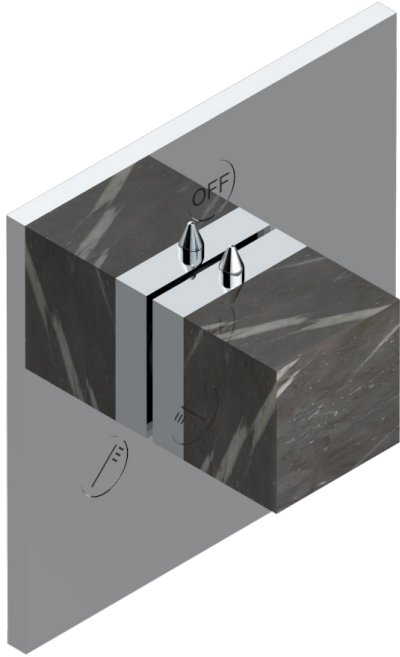

# MONTAIGNE LEONARDO GREY MARBLE

G3T-48M2SB

Trim for wall mounted diverter, 2 ways - ref. 48M2 and 3 ways - ref. 49M3

6 pastilles inclus / 6 pads included

Garniture compatible avec les inverseurs ci-dessous

Trim compatible with the diverters below

48M2SPSA  
48M2SPUSA  
48M2SPSA/W

48M2SOA  
48M2SOLUSA  
48M2SOA/W

49M3SPSA  
49M3SPSUSA  
49M3SPSA/W

Tube / Pipe Joint Plaque / Seal Plate

16/05/2018

## CHARACTERISTIC

- Montaigne Leonardo Grey marble
- Trim for wall mounted diverter, 2 ways - ref. 48M2 and 3 ways - ref. 49M3

## RELATED SKU'S

- Ref. G00-48M2SOA Wall mounted 3-way diverter with ceramic cartridge for concealed installation- 1 inlet 3/4" and 2 outlets 1/2" without stop position, without trim
- Ref. G00-48M2SPSA Wall mounted 3-way diverter with ceramic cartridge for concealed installation, 1 inlet 3/4" and 2 outlets 1/2" with stop position, without trim
- Ref. G00-49M3SPSA Wall mounted 4-way diverter with ceramic cartridge for concealed installation- 1 inlet 3/4" and 3 outlets 1/2" with stop position, without trim