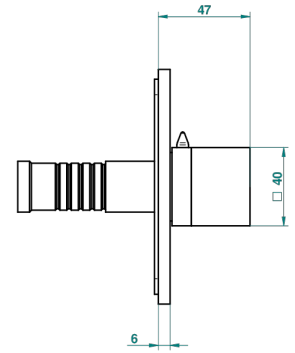

# MONTAIGNE LEONARDO GREY MARBLE

G3T-48M2SB

Trim for wall mounted diverter, 2 ways - ref. 48M2 and 3 ways - ref. 49M3

6 pastilles inclus / 6 pads included

Garniture compatible avec les inverseurs ci-dessous

Trim compatible with the diverters below

48M2SPSA  
48M2SPUSA  
48M2SPSA/W

48M2SOA  
48M2SOLUSA  
48M2SOA/W

49M3SPSA  
49M3SPSUSA  
49M3SPSA/W

Tube / Pipe Joint Plaque / Seal Plate

16/05/2018

## CHARACTERISTIC

- Montaigne Leonardo Grey marble
- Trim for wall mounted diverter, 2 ways - ref. 48M2 and 3 ways - ref. 49M3

## RELATED SKU'S

- Ref. G00-48M2SOA Wall mounted 3-way diverter with ceramic cartridge for concealed installation- 1 inlet 3/4" and 2 outlets 1/2" without stop position, without trim
- Ref. G00-48M2SPSA Wall mounted 3-way diverter with ceramic cartridge for concealed installation, 1 inlet 3/4" and 2 outlets 1/2" with stop position, without trim
- Ref. G00-49M3SPSA Wall mounted 4-way diverter with ceramic cartridge for concealed installation- 1 inlet 3/4" and 3 outlets 1/2" with stop position, without trim