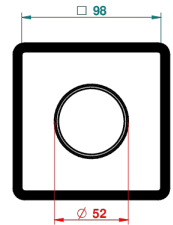

Tube / Pipe Joint Plaque / Seal Plate

16/05/2018

CHARACTERISTIC

- Montaigne Leonardo Grey marble
- Trim for wall mounted diverter, 2 ways - ref. 48M2 and 3 ways - ref. 49M3

RELATED SKU'S

- Ref. G00-48M2SOA Wall mounted 3-way diverter with ceramic cartridge for concealed installation- 1 inlet 3/4" and 2 outlets 1/2" without stop position, without trim
- Ref. G00-48M2SPSA Wall mounted 3-way diverter with ceramic cartridge for concealed installation, 1 inlet 3/4" and 2 outlets 1/2" with stop position, without trim
- Ref. G00-49M3SPSA Wall mounted 4-way diverter with ceramic cartridge for concealed installation- 1 inlet 3/4" and 3 outlets 1/2" with stop position, without trim

AVAILABLE FINITIONS

Antique nickel - H28
Black ceram - D30
Blush PVD - H62
Brass color PVD - H49
Brown bronze color PVD - F33
Gold color PVD - H52

Graphite PVD - H64
Lacquered light bronze - D01
Matt Umber PVD - H67
Matt blush PVD - H60
Matt brass color PVD - H50
Matt brown bronze color PVD - F34

Matt chrome - C02
Matt gold - F07
Matt gold color PVD - H53
Matt graphite PVD - H65
Matt nickel (color finish) - C01
Matt nickel color PVD - H56

Nickel color PVD - H55
Polished chrome (color finish) - A02
Polished chrome / Polished gold (color finish) - G02
Polished gold (color finish) - F01
Polished nickel - B01
Soft gold - F30

Soft matt gold - F31
Umber PVD - H66
Varnished matt antique red copper (color finish) - H07