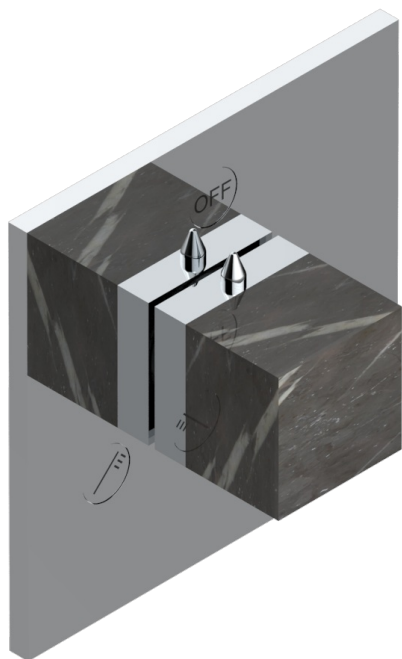

# MONTAIGNE LEONARDO GREY MARBLE

G3T-48M2SB

Trim for wall mounted diverter, 2 ways - ref. 48M2 and 3 ways - ref. 49M3

6 pastilles inclus / 6 pads included

Garniture compatible avec les inverseurs ci-dessous

Trim compatible with the diverters below

48M2SPSA  
48M2SPUSA  
48M2SPSA/W

48M2SOA  
48M2SOUSA  
48M2SOA/W

49M3SPSA  
49M3SPSUSA  
49M3SPSA/W

Tube / Pipe Joint Plaque / Seal Plate

66811

16/05/2018

## CARACTERÍSTICAS

- Montaigne Leonardo Grey marble
- Trim for wall mounted diverter, 2 ways - ref. 48M2 and 3 ways - ref. 49M3

## PRODUCTOS RELACIONADOS

- Ref. G00-48M2SOA Wall mounted 3-way diverter with ceramic cartridge for concealed installation- 1 inlet 3/4" and 2 outlets 1/2" without stop position, without trim
- Ref. G00-48M2SPSA Wall mounted 3-way diverter with ceramic cartridge for concealed installation, 1 inlet 3/4" and 2 outlets 1/2" with stop position, without trim
- Ref. G00-49M3SPSA Wall mounted 4-way diverter with ceramic cartridge for concealed installation- 1 inlet 3/4" and 3 outlets 1/2" with stop position, without trim