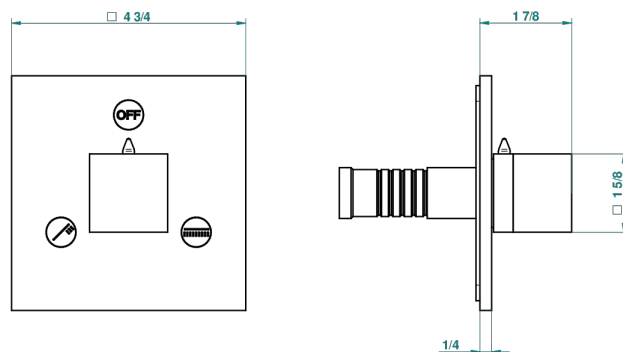

# MONTAIGNE LEONARDO GREY MARBLE

G3T-48M2SB

Trim for wall mounted diverter, 2 ways - ref. 48M2 and 3 ways - ref. 49M3

6 pastilles inclus / 6 pads included

Garniture compatible avec les inverseurs ci-dessous

Trim compatible with the diverters below

48M2SPSA  
48M2SPUSA  
48M2SPSA/W

48M2SOA  
48M2SOUSA  
48M2SOA/W

49M3SPSA  
49M3SPSUSA  
49M3SPSA/W

Tube / Pipe Joint Plaque / Seal Plate

66811

16/05/2018

## CARACTERÍSTICAS

- Montaigne Leonardo Grey marble
- Trim for wall mounted diverter, 2 ways - ref. 48M2 and 3 ways - ref. 49M3