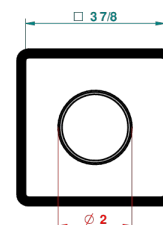

Tube / Pipe Joint Plaque / Seal Plate

66811

16/05/2018

CARACTERÍSTICAS

- Montaigne Leonardo Grey marble
- Trim for wall mounted diverter, 2 ways - ref. 48M2 and 3 ways - ref. 49M3

PRODUCTOS RELACIONADOS

- Ref. G00-48M2SOA Wall mounted 3-way diverter with ceramic cartridge for concealed installation- 1 inlet 3/4" and 2 outlets 1/2" without stop position, without trim
- Ref. G00-48M2SPSA Wall mounted 3-way diverter with ceramic cartridge for concealed installation, 1 inlet 3/4" and 2 outlets 1/2" with stop position, without trim
- Ref. G00-49M3SPSA Wall mounted 4-way diverter with ceramic cartridge for concealed installation- 1 inlet 3/4" and 3 outlets 1/2" with stop position, without trim

ACABADOS DISPONIBLES

Bronce claro - D01
Cerámica negra mate - D30
Cobre viejo mate - H07
Cromo - A02
Cromo / dorado - G02
Cromo mate - C02

Dorado - F01
Dorado mate - F07
Dorado pálido - F30
Dorado pálido mate (sin barniz) - F31
Níquel - B01
Níquel mate - C01

Níquel viejo - H28
Pvd blush - H62
Pvd blush mate - H60
Pvd color latón - H49
Pvd color latón mate - H50
Pvd color níquel - H55

Pvd color níquel mate - H56
Pvd color oro - H52
Pvd color oro mate - H53
Pvd grafito - H64
Pvd grafito mate - H65
Pvd marrón bronce - F33

Pvd marrón bronce mate - F34
Pvd umber - H66
Pvd umber mate - H67