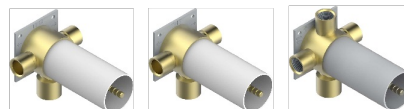

# MONTAIGNE LEONARDO GREY MARBLE

G3T-48M2SB

Trim for wall mounted diverter, 2 ways - ref. 48M2 and 3 ways - ref. 49M3

6 pastilles inclus / 6 pads included

Garniture compatible avec les inverseurs ci-dessous

Trim compatible with the diverters below

48M2SPSA  
48M2SPUSA  
48M2SPSA/W

48M2SOA  
48M2SOUSA  
48M2SOA/W

49M3SPSA  
49M3SPSUSA  
49M3SPSA/W

Tube / Pipe Joint Plaque / Seal Plate

66811

16/05/2018

## CARACTERÍSTICAS

- Montaigne Leonardo Grey marble
- Trim for wall mounted diverter, 2 ways - ref. 48M2 and 3 ways - ref. 49M3

## PRODUCTOS RELACIONADOS

- Ref. G00-48M2SOA Wall mounted 3-way diverter with ceramic cartridge for concealed installation- 1 inlet 3/4" and 2 outlets 1/2" without stop position, without trim
- Ref. G00-48M2SPSA Wall mounted 3-way diverter with ceramic cartridge for concealed installation, 1 inlet 3/4" and 2 outlets 1/2" with stop position, without trim
- Ref. G00-49M3SPSA Wall mounted 4-way diverter with ceramic cartridge for concealed installation- 1 inlet 3/4" and 3 outlets 1/2" with stop position, without trim