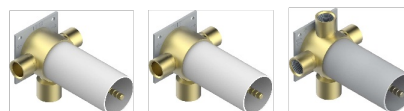

MONTAIGNE LEONARDO GREY MARBLE

G3T-48M2SB

Trim for wall mounted diverter, 2 ways - ref. 48M2 and 3 ways - ref. 49M3

6 pastilles inclus / 6 pads included

Garniture compatible avec les inverseurs ci-dessous

Trim compatible with the diverters below

48M2SPSA
48M2SPUSA
48M2SPSA/W

48M2SOLA
48M2SOLA/W

49M3SPSA
49M3SPSUSA
49M3SPSA/W

Tube / Pipe Joint Plaque / Seal Plate

66811

16/05/2018

CHARACTERISTIC

- Montaigne Leonardo Grey marble
- Trim for wall mounted diverter, 2 ways - ref. 48M2 and 3 ways - ref. 49M3

RELATED SKU'S

- Ref. G00-48M2SOA Wall mounted 3-way diverter with ceramic cartridge for concealed installation- 1 inlet 3/4" and 2 outlets 1/2" without stop position, without trim
- Ref. G00-48M2SPSA Wall mounted 3-way diverter with ceramic cartridge for concealed installation, 1 inlet 3/4" and 2 outlets 1/2" with stop position, without trim
- Ref. G00-49M3SPSA Wall mounted 4-way diverter with ceramic cartridge for concealed installation- 1 inlet 3/4" and 3 outlets 1/2" with stop position, without trim