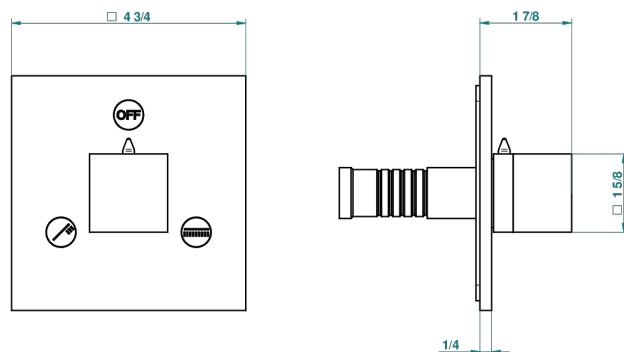

MONTAIGNE LEONARDO GREY MARBLE

G3T-48M2SB

Trim for wall mounted diverter, 2 ways - ref. 48M2 and 3 ways - ref. 49M3

6 pastilles inclus / 6 pads included

Garniture compatible avec les inverseurs ci-dessous

Trim compatible with the diverters below

48M2SPSA
48M2SPUSA
48M2SPSA/W

48M2SOLA
48M2SOLA/W

49M3SPSA
49M3SPSUSA
49M3SPSA/W

Tube / Pipe Joint Plaque / Seal Plate

66811

16/05/2018

CHARACTERISTIC

- Montaigne Leonardo Grey marble
- Trim for wall mounted diverter, 2 ways - ref. 48M2 and 3 ways - ref. 49M3

RELATED SKU'S

- Ref. G00-48M2SOA Wall mounted 3-way diverter with ceramic cartridge for concealed installation- 1 inlet 3/4" and 2 outlets 1/2" without stop position, without trim
- Ref. G00-48M2SPSA Wall mounted 3-way diverter with ceramic cartridge for concealed installation, 1 inlet 3/4" and 2 outlets 1/2" with stop position, without trim
- Ref. G00-49M3SPSA Wall mounted 4-way diverter with ceramic cartridge for concealed installation- 1 inlet 3/4" and 3 outlets 1/2" with stop position, without trim