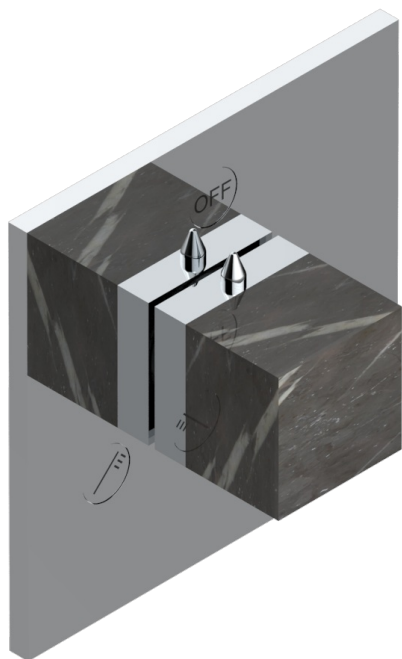

MONTAIGNE LEONARDO GREY MARBLE

G3T-48M2SB

Trim for wall mounted diverter, 2 ways - ref. 48M2 and 3 ways - ref. 49M3

6 pastilles inclus / 6 pads included

Garniture compatible avec les inverseurs ci-dessous

Trim compatible with the diverters below

48M2SPSA
48M2SPUSA
48M2SPSA/W

48M2SOLA
48M2SOLA/W

49M3SPSA
49M3SPSUSA
49M3SPSA/W

Tube / Pipe Joint Plaque / Seal Plate

66811

16/05/2018

CHARACTERISTIC

- Montaigne Leonardo Grey marble
- Trim for wall mounted diverter, 2 ways - ref. 48M2 and 3 ways - ref. 49M3

RELATED SKU'S

- Ref. G00-48M2SOA Wall mounted 3-way diverter with ceramic cartridge for concealed installation- 1 inlet 3/4" and 2 outlets 1/2" without stop position, without trim
- Ref. G00-48M2SPSA Wall mounted 3-way diverter with ceramic cartridge for concealed installation, 1 inlet 3/4" and 2 outlets 1/2" with stop position, without trim
- Ref. G00-49M3SPSA Wall mounted 4-way diverter with ceramic cartridge for concealed installation- 1 inlet 3/4" and 3 outlets 1/2" with stop position, without trim

AVAILABLE FINITIONS

Antique nickel - H28
Black ceram - D30
Blush PVD - H62
Brass color PVD - H49
Brown bronze color PVD - F33
Gold color PVD - H52

Graphite PVD - H64
Lacquered light bronze - D01
Matt Umber PVD - H67
Matt blush PVD - H60
Matt brass color PVD - H50
Matt brown bronze color PVD - F34