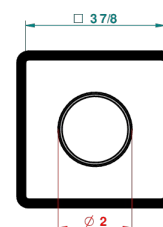

Trim compatible with the diverters below

48M2SPSA
48M2SPUSA
48M2SPSA/W

48M2SOLA
48M2SOLA/W

49M3SPSA
49M3SPSUSA
49M3SPSA/W

Tube / Pipe Joint Plaque / Seal Plate

66811

16/05/2018

CHARACTERISTIC

- Montaigne Leonardo Grey marble
- Trim for wall mounted diverter, 2 ways - ref. 48M2 and 3 ways - ref. 49M3

RELATED SKU'S

- Ref. G00-48M2SOA Wall mounted 3-way diverter with ceramic cartridge for concealed installation- 1 inlet 3/4" and 2 outlets 1/2" without stop position, without trim
- Ref. G00-48M2SPSA Wall mounted 3-way diverter with ceramic cartridge for concealed installation, 1 inlet 3/4" and 2 outlets 1/2" with stop position, without trim
- Ref. G00-49M3SPSA Wall mounted 4-way diverter with ceramic cartridge for concealed installation- 1 inlet 3/4" and 3 outlets 1/2" with stop position, without trim