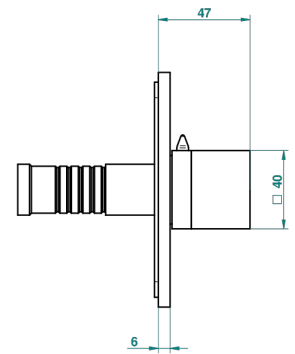

MONTAIGNE MARBRE LEONARDO GREY

G3T-48M2SB

Trim for wall mounted diverter, 2 ways - ref. 48M2 and 3 ways - ref. 49M3

6 pastilles inclus / 6 pads included

Garniture compatible avec les inverseurs ci-dessous

Trim compatible with the diverters below

48M2SPSA
48M2SPUSA
48M2SPSA/W

48M2SOA
48M2SOUSA
48M2SOA/W

49M3SPSA
49M3SPSUSA
49M3SPSA/W

Tube / Pipe Joint Plaque / Seal Plate

16/05/2018

ХАРАКТЕРИСТИКИ

- Montaigne marbre Leonardo Grey
- Trim for wall mounted diverter, 2 ways - ref. 48M2 and 3 ways - ref. 49M3

СВЯЗАННЫЕ ТОВАРНЫЕ ПОЗИЦИИ

- Ref. G00-48M2SOA Wall mounted 3-way diverter with ceramic cartridge for concealed installation- 1 inlet 3/4" and 2 outlets 1/2" without stop position, without trim
- Ref. G00-48M2SPSA Wall mounted 3-way diverter with ceramic cartridge for concealed installation, 1 inlet 3/4" and 2 outlets 1/2" with stop position, without trim
- Ref. G00-49M3SPSA Wall mounted 4-way diverter with ceramic cartridge for concealed installation- 1 inlet 3/4" and 3 outlets 1/2" with stop position, without trim