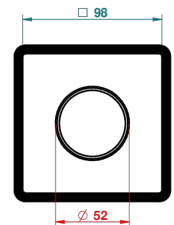

Trim compatible with the diverters below

48M2SPSA
48M2SPUSA
48M2SPSA/W

48M2SOA
48M2SOUSA
48M2SOA/W

49M3SPSA
49M3SPSUSA
49M3SPSA/W

Tube / Pipe Joint Plaque / Seal Plate

16/05/2018

ХАРАКТЕРИСТИКИ

- Montaigne marbre Leonardo Grey
- Trim for wall mounted diverter, 2 ways - ref. 48M2 and 3 ways - ref. 49M3