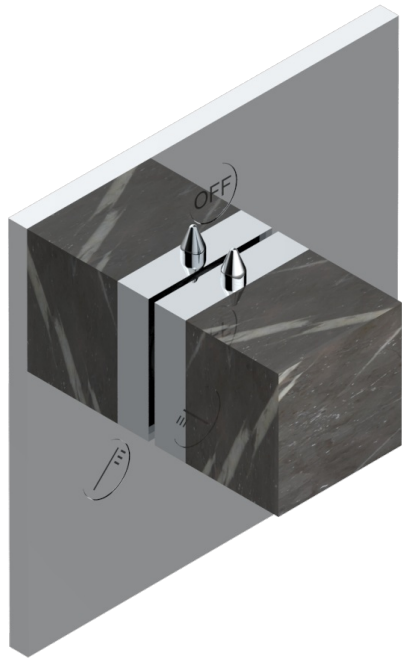

MONTAIGNE MARBRE LEONARDO GREY

G3T-48M2SB

Trim for wall mounted diverter, 2 ways - ref. 48M2 and 3 ways - ref. 49M3

6 pastilles inclus / 6 pads included

Garniture compatible avec les inverseurs ci-dessous

Trim compatible with the diverters below

48M2SPSA
48M2SPUSA
48M2SPSA/W

48M2SOA
48M2SOUSA
48M2SOA/W

49M3SPSA
49M3SPSUSA
49M3SPSA/W

Tube / Pipe Joint Plaque / Seal Plate

16/05/2018

ХАРАКТЕРИСТИКИ

- Montaigne marbre Leonardo Grey
- Trim for wall mounted diverter, 2 ways - ref. 48M2 and 3 ways - ref. 49M3

СВЯЗАННЫЕ ТОВАРНЫЕ ПОЗИЦИИ

- Ref. G00-48M2SOA Wall mounted 3-way diverter with ceramic cartridge for concealed installation- 1 inlet 3/4" and 2 outlets 1/2" without stop position, without trim
- Ref. G00-48M2SPSA Wall mounted 3-way diverter with ceramic cartridge for concealed installation, 1 inlet 3/4" and 2 outlets 1/2" with stop position, without trim
- Ref. G00-49M3SPSA Wall mounted 4-way diverter with ceramic cartridge for concealed installation- 1 inlet 3/4" and 3 outlets 1/2" with stop position, without trim