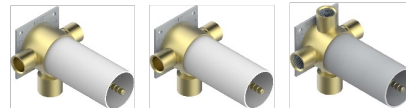

MONTAIGNE MARBRE LEONARDO GREY

G3T-48M2SB

Trim for wall mounted diverter, 2 ways - ref. 48M2 and 3 ways - ref. 49M3

6 pastilles inclus / 6 pads included

Garniture compatible avec les inverseurs ci-dessous

Trim compatible with the diverters below

48M2SPSA
48M2SPUSA
48M2SPSA/W

48M2SOA
48M2SOUSA
48M2SOA/W

49M3SPSA
49M3SPSUSA
49M3SPSA/W

Tube / Pipe Joint Plaque / Seal Plate

16/05/2018

ХАРАКТЕРИСТИКИ

- Montaigne marbre Leonardo Grey
- Trim for wall mounted diverter, 2 ways - ref. 48M2 and 3 ways - ref. 49M3

СВЯЗАННЫЕ ТОВАРНЫЕ ПОЗИЦИИ

- Ref. G00-48M2SOA Wall mounted 3-way diverter with ceramic cartridge for concealed installation- 1 inlet 3/4" and 2 outlets 1/2" without stop position, without trim
- Ref. G00-48M2SPSA Wall mounted 3-way diverter with ceramic cartridge for concealed installation, 1 inlet 3/4" and 2 outlets 1/2" with stop position, without trim
- Ref. G00-49M3SPSA Wall mounted 4-way diverter with ceramic cartridge for concealed installation- 1 inlet 3/4" and 3 outlets 1/2" with stop position, without trim