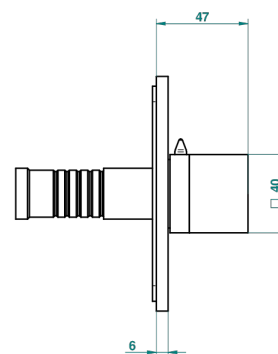

# MONTAIGNE LEONARDO GREY MARBLE

G3T-48M2SB

Trim for wall mounted diverter, 2 ways - ref. 48M2 and 3 ways - ref. 49M3

6 pastilles inclus / 6 pads included

Garniture compatible avec les inverseurs ci-dessous

Trim compatible with the diverters below

48M2SPSA  
48M2SPUSA  
48M2SPSA/W

48M2SOA  
48M2SOUSA  
48M2SOA/W

49M3SPSA  
49M3SPSUSA  
49M3SPSA/W

Tube / Pipe Joint Plaque / Seal Plate

16/05/2018

## CARACTERÍSTICAS

- Montaigne Leonardo Grey marble
- Trim for wall mounted diverter, 2 ways - ref. 48M2 and 3 ways - ref. 49M3

## PRODUCTOS RELACIONADOS

- Ref. G00-48M2SOA Wall mounted 3-way diverter with ceramic cartridge for concealed installation- 1 inlet 3/4" and 2 outlets 1/2" without stop position, without trim
- Ref. G00-48M2SPSA Wall mounted 3-way diverter with ceramic cartridge for concealed installation, 1 inlet 3/4" and 2 outlets 1/2" with stop position, without trim
- Ref. G00-49M3SPSA Wall mounted 4-way diverter with ceramic cartridge for concealed installation- 1 inlet 3/4" and 3 outlets 1/2" with stop position, without trim