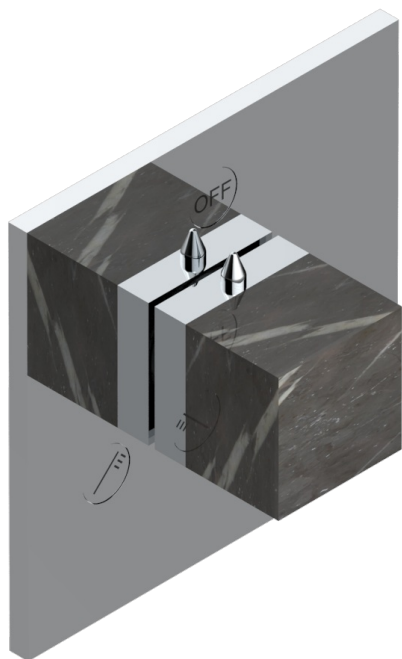

# MONTAIGNE LEONARDO GREY MARBLE

G3T-48M2SB

Trim for wall mounted diverter, 2 ways - ref. 48M2 and 3 ways - ref. 49M3

6 pastilles inclus / 6 pads included

Garniture compatible avec les inverseurs ci-dessous

Trim compatible with the diverters below

48M2SPSA  
48M2SPUSA  
48M2SPSA/W

48M2SOA  
48M2SOUSA  
48M2SOA/W

49M3SPSA  
49M3SPSUSA  
49M3SPSA/W

Tube / Pipe Joint Plaque / Seal Plate

16/05/2018

## CARACTERÍSTICAS

- Montaigne Leonardo Grey marble
- Trim for wall mounted diverter, 2 ways - ref. 48M2 and 3 ways - ref. 49M3

## PRODUCTOS RELACIONADOS

- Ref. G00-48M2SOA Wall mounted 3-way diverter with ceramic cartridge for concealed installation- 1 inlet 3/4" and 2 outlets 1/2" without stop position, without trim
- Ref. G00-48M2SPSA Wall mounted 3-way diverter with ceramic cartridge for concealed installation, 1 inlet 3/4" and 2 outlets 1/2" with stop position, without trim
- Ref. G00-49M3SPSA Wall mounted 4-way diverter with ceramic cartridge for concealed installation- 1 inlet 3/4" and 3 outlets 1/2" with stop position, without trim