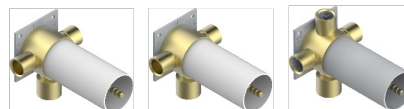

# MONTAIGNE LEONARDO GREY MARBLE

G3T-48M2SB

Trim for wall mounted diverter, 2 ways - ref. 48M2 and 3 ways - ref. 49M3

6 pastilles inclus / 6 pads included

Garniture compatible avec les inverseurs ci-dessous

Trim compatible with the diverters below

48M2SPSA  
48M2SPUSA  
48M2SPSA/W

48M2SOA  
48M2SOUSA  
48M2SOA/W

49M3SPSA  
49M3SPSUSA  
49M3SPSA/W

Tube / Pipe Joint Plaque / Seal Plate

16/05/2018

## CARACTERÍSTICAS

- Montaigne Leonardo Grey marble
- Trim for wall mounted diverter, 2 ways - ref. 48M2 and 3 ways - ref. 49M3

## PRODUCTOS RELACIONADOS

- Ref. G00-48M2SOA Wall mounted 3-way diverter with ceramic cartridge for concealed installation- 1 inlet 3/4" and 2 outlets 1/2" without stop position, without trim
- Ref. G00-48M2SPSA Wall mounted 3-way diverter with ceramic cartridge for concealed installation, 1 inlet 3/4" and 2 outlets 1/2" with stop position, without trim
- Ref. G00-49M3SPSA Wall mounted 4-way diverter with ceramic cartridge for concealed installation- 1 inlet 3/4" and 3 outlets 1/2" with stop position, without trim