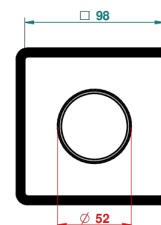

Tube / Pipe Joint Plaque / Seal Plate

16/05/2018

CARACTERÍSTICAS

- Montaigne Leonardo Grey marble
- Trim for wall mounted diverter, 2 ways - ref. 48M2 and 3 ways - ref. 49M3

PRODUCTOS RELACIONADOS

- Ref. G00-48M2SOA Wall mounted 3-way diverter with ceramic cartridge for concealed installation- 1 inlet 3/4" and 2 outlets 1/2" without stop position, without trim
- Ref. G00-48M2SPSA Wall mounted 3-way diverter with ceramic cartridge for concealed installation, 1 inlet 3/4" and 2 outlets 1/2" with stop position, without trim
- Ref. G00-49M3SPSA Wall mounted 4-way diverter with ceramic cartridge for concealed installation- 1 inlet 3/4" and 3 outlets 1/2" with stop position, without trim

ACABADOS DISPONIBLES

Bronce claro - D01
Cerámica negra mate - D30
Cobre viejo mate - H07
Cromo - A02
Cromo / dorado - G02
Cromo mate - C02

Dorado - F01
Dorado mate - F07
Dorado pálido - F30
Dorado pálido mate (sin barniz) - F31
Níquel - B01
Níquel mate - C01

Níquel viejo - H28
Pvd blush - H62
Pvd blush mate - H60
Pvd color latón - H49
Pvd color latón mate - H50
Pvd color níquel - H55

Pvd color níquel mate - H56
Pvd color oro - H52
Pvd color oro mate - H53
Pvd grafito - H64
Pvd grafito mate - H65
Pvd marrón bronce - F33

Pvd marrón bronce mate - F34
Pvd umber - H66
Pvd umber mate - H67