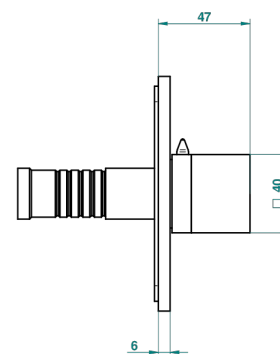

MONTAIGNE LEONARDO GREY MARBLE

G3T-48M2SB

Trim for wall mounted diverter, 2 ways - ref. 48M2 and 3 ways - ref. 49M3

6 pastilles inclus / 6 pads included

Garniture compatible avec les inverseurs ci-dessous

Trim compatible with the diverters below

48M2SPSA
48M2SPUSA
48M2SPSA/W

48M2SOA
48M2SOLUSA
48M2SOA/W

49M3SPSA
49M3SPSUSA
49M3SPSA/W

Tube / Pipe Joint Plaque / Seal Plate

16/05/2018

CHARACTERISTIC

- Montaigne Leonardo Grey marble
- Trim for wall mounted diverter, 2 ways - ref. 48M2 and 3 ways - ref. 49M3

RELATED SKU'S

- Ref. G00-48M2SOA Wall mounted 3-way diverter with ceramic cartridge for concealed installation- 1 inlet 3/4" and 2 outlets 1/2" without stop position, without trim
- Ref. G00-48M2SPSA Wall mounted 3-way diverter with ceramic cartridge for concealed installation, 1 inlet 3/4" and 2 outlets 1/2" with stop position, without trim
- Ref. G00-49M3SPSA Wall mounted 4-way diverter with ceramic cartridge for concealed installation- 1 inlet 3/4" and 3 outlets 1/2" with stop position, without trim