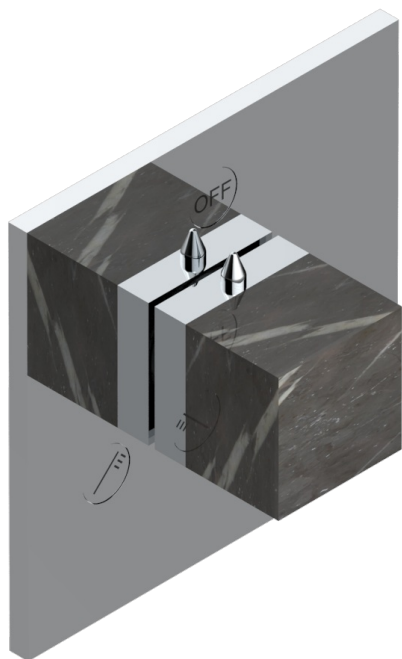

MONTAIGNE LEONARDO GREY MARBLE

G3T-48M2SB

Trim for wall mounted diverter, 2 ways - ref. 48M2 and 3 ways - ref. 49M3

6 pastilles inclus / 6 pads included

Garniture compatible avec les inverseurs ci-dessous

Trim compatible with the diverters below

48M2SPSA
48M2SPUSA
48M2SPSA/W

48M2SOA
48M2SOLUSA
48M2SOA/W

49M3SPSA
49M3SPSUSA
49M3SPSA/W

Tube / Pipe Joint Plaque / Seal Plate

16/05/2018

CHARACTERISTIC

- Montaigne Leonardo Grey marble
- Trim for wall mounted diverter, 2 ways - ref. 48M2 and 3 ways - ref. 49M3

RELATED SKU'S

- Ref. G00-48M2SOA Wall mounted 3-way diverter with ceramic cartridge for concealed installation- 1 inlet 3/4" and 2 outlets 1/2" without stop position, without trim
- Ref. G00-48M2SPSA Wall mounted 3-way diverter with ceramic cartridge for concealed installation, 1 inlet 3/4" and 2 outlets 1/2" with stop position, without trim
- Ref. G00-49M3SPSA Wall mounted 4-way diverter with ceramic cartridge for concealed installation- 1 inlet 3/4" and 3 outlets 1/2" with stop position, without trim

AVAILABLE FINITIONS

Antique nickel - H28
Black ceram - D30
Blush PVD - H62
Brass color PVD - H49
Brown bronze color PVD - F33
Gold color PVD - H52

Graphite PVD - H64
Lacquered light bronze - D01
Matt Umber PVD - H67
Matt blush PVD - H60
Matt brass color PVD - H50
Matt brown bronze color PVD - F34