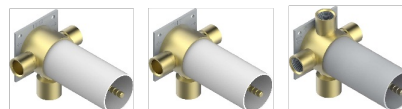

MONTAIGNE LEONARDO GREY MARBLE

G3T-48M2SB

Trim for wall mounted diverter, 2 ways - ref. 48M2 and 3 ways - ref. 49M3

6 pastilles inclus / 6 pads included

Garniture compatible avec les inverseurs ci-dessous

Trim compatible with the diverters below

48M2SPSA
48M2SPUSA
48M2SPSA/W

48M2SOA
48M2SOLUSA
48M2SOA/W

49M3SPSA
49M3SPSUSA
49M3SPSA/W

Tube / Pipe Joint Plaque / Seal Plate

16/05/2018

CHARACTERISTIC

- Montaigne Leonardo Grey marble
- Trim for wall mounted diverter, 2 ways - ref. 48M2 and 3 ways - ref. 49M3

RELATED SKU'S

- Ref. G00-48M2SOA Wall mounted 3-way diverter with ceramic cartridge for concealed installation- 1 inlet 3/4" and 2 outlets 1/2" without stop position, without trim
- Ref. G00-48M2SPSA Wall mounted 3-way diverter with ceramic cartridge for concealed installation, 1 inlet 3/4" and 2 outlets 1/2" with stop position, without trim
- Ref. G00-49M3SPSA Wall mounted 4-way diverter with ceramic cartridge for concealed installation- 1 inlet 3/4" and 3 outlets 1/2" with stop position, without trim