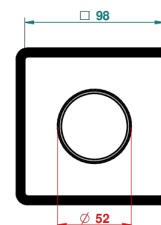

Trim compatible with the diverters below

48M2SPSA
48M2SPUSA
48M2SPSA/W

48M2SOA
48M2SOLUSA
48M2SOA/W

49M3SPSA
49M3SPSUSA
49M3SPSA/W

Tube / Pipe Joint Plaque / Seal Plate

16/05/2018

CHARACTERISTIC

- Montaigne Leonardo Grey marble
- Trim for wall mounted diverter, 2 ways - ref. 48M2 and 3 ways - ref. 49M3

RELATED SKU'S

- Ref. G00-48M2SOA Wall mounted 3-way diverter with ceramic cartridge for concealed installation- 1 inlet 3/4" and 2 outlets 1/2" without stop position, without trim
- Ref. G00-48M2SPSA Wall mounted 3-way diverter with ceramic cartridge for concealed installation, 1 inlet 3/4" and 2 outlets 1/2" with stop position, without trim
- Ref. G00-49M3SPSA Wall mounted 4-way diverter with ceramic cartridge for concealed installation- 1 inlet 3/4" and 3 outlets 1/2" with stop position, without trim