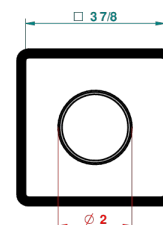

Trim compatible with the diverters below

48M2SPSA
48M2SPUSA
48M2SPSA/W

48M2SOA
48M2SOUSA
48M2SOA/W

49M3SPSA
49M3SPSUSA
49M3SPSA/W

Tube / Pipe Joint Plaque / Seal Plate

66811

16/05/2018

ХАРАКТЕРИСТИКИ