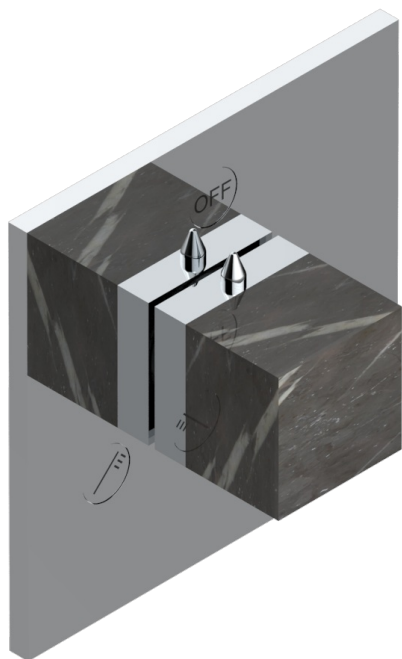

MONTAIGNE MARBRE LEONARDO GREY

G3T-48M2SB

Trim for wall mounted diverter, 2 ways - ref. 48M2 and 3 ways - ref. 49M3

6 pastilles inclus / 6 pads included

Garniture compatible avec les inverseurs ci-dessous

Trim compatible with the diverters below

48M2SPSA
48M2SPUSA
48M2SPSA/W

48M2SOA
48M2SOUSA
48M2SOA/W

49M3SPSA
49M3SPSUSA
49M3SPSA/W

Tube / Pipe Joint Plaque / Seal Plate

66811

16/05/2018

ХАРАКТЕРИСТИКИ

- Montaigne marbre Leonardo Grey
- Trim for wall mounted diverter, 2 ways - ref. 48M2 and 3 ways - ref. 49M3

СВЯЗАННЫЕ ТОВАРНЫЕ ПОЗИЦИИ

- Ref. G00-48M2SOA Wall mounted 3-way diverter with ceramic cartridge for concealed installation- 1 inlet 3/4" and 2 outlets 1/2" without stop position, without trim
- Ref. G00-48M2SPSA Wall mounted 3-way diverter with ceramic cartridge for concealed installation, 1 inlet 3/4" and 2 outlets 1/2" with stop position, without trim
- Ref. G00-49M3SPSA Wall mounted 4-way diverter with ceramic cartridge for concealed installation- 1 inlet 3/4" and 3 outlets 1/2" with stop position, without trim

ДОСТУПНЫЕ ВАРИАНТЫ ПОКРЫТИЙ

Black ceram - D30
Blush PVD - H62
Graphite PVD - H64
Matt Umber PVD - H67
Matt blush PVD - H60
Matt graphite PVD - H65

Umber PVD - H66
Бронза - D01
Золото - F01
Матовая красная старинная медь - H07
Матовое золото - F07
Матовое светлое золото - F31