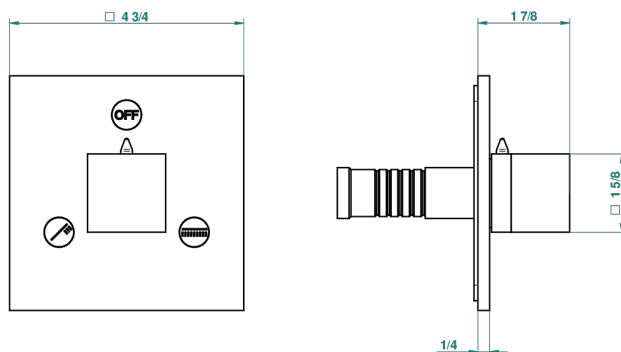

MONTAIGNE MARBRE LEONARDO GREY

G3T-48M2SB

Trim for wall mounted diverter, 2 ways - ref. 48M2 and 3 ways - ref. 49M3

6 pastilles inclus / 6 pads included

Garniture compatible avec les inverseurs ci-dessous

Trim compatible with the diverters below

48M2SPSA
48M2SPUSA
48M2SPSA/W

48M2SOA
48M2SOUSA
48M2SOA/W

49M3SPSA
49M3SPSUSA
49M3SPSA/W

Tube / Pipe Joint Plaque / Seal Plate

66811

16/05/2018

ХАРАКТЕРИСТИКИ

- Montaigne marbre Leonardo Grey
- Trim for wall mounted diverter, 2 ways - ref. 48M2 and 3 ways - ref. 49M3

СВЯЗАННЫЕ ТОВАРНЫЕ ПОЗИЦИИ

- Ref. G00-48M2SOA Wall mounted 3-way diverter with ceramic cartridge for concealed installation- 1 inlet 3/4" and 2 outlets 1/2" without stop position, without trim
- Ref. G00-48M2SPSA Wall mounted 3-way diverter with ceramic cartridge for concealed installation, 1 inlet 3/4" and 2 outlets 1/2" with stop position, without trim
- Ref. G00-49M3SPSA Wall mounted 4-way diverter with ceramic cartridge for concealed installation- 1 inlet 3/4" and 3 outlets 1/2" with stop position, without trim