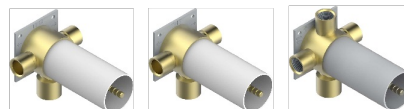

MONTAIGNE MARBRE LEONARDO GREY

G3T-48M2SB

Trim for wall mounted diverter, 2 ways - ref. 48M2 and 3 ways - ref. 49M3

6 pastilles inclus / 6 pads included

Garniture compatible avec les inverseurs ci-dessous

Trim compatible with the diverters below

48M2SPSA
48M2SPUSA
48M2SPSA/W

48M2SOA
48M2SOUSA
48M2SOA/W

49M3SPSA
49M3SPSUSA
49M3SPSA/W

Tube / Pipe Joint Plaque / Seal Plate

66811

16/05/2018

ХАРАКТЕРИСТИКИ

- Montaigne marbre Leonardo Grey
- Trim for wall mounted diverter, 2 ways - ref. 48M2 and 3 ways - ref. 49M3

СВЯЗАННЫЕ ТОВАРНЫЕ ПОЗИЦИИ

- Ref. G00-48M2SOA Wall mounted 3-way diverter with ceramic cartridge for concealed installation- 1 inlet 3/4" and 2 outlets 1/2" without stop position, without trim
- Ref. G00-48M2SPSA Wall mounted 3-way diverter with ceramic cartridge for concealed installation, 1 inlet 3/4" and 2 outlets 1/2" with stop position, without trim
- Ref. G00-49M3SPSA Wall mounted 4-way diverter with ceramic cartridge for concealed installation- 1 inlet 3/4" and 3 outlets 1/2" with stop position, without trim