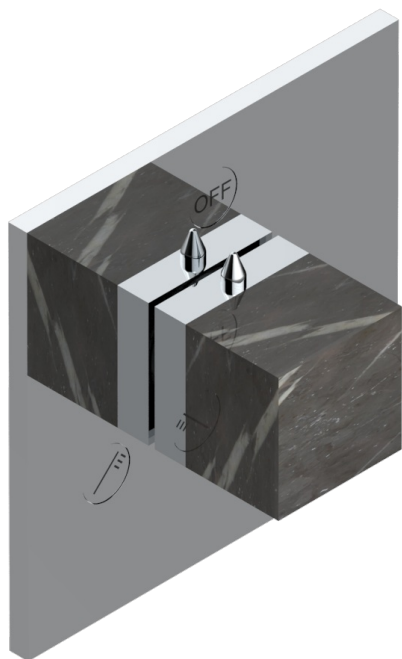

MONTAIGNE LEONARDO GREY MARBLE

G3T-48M2SB

Trim for wall mounted diverter, 2 ways - ref. 48M2 and 3 ways - ref. 49M3

6 pastilles inclus / 6 pads included

Garniture compatible avec les inverseurs ci-dessous

Trim compatible with the diverters below

48M2SPSA
48M2SPUSA
48M2SPSA/W

48M2SOA
48M2SOUSA
48M2SOA/W

49M3SPSA
49M3SPSUSA
49M3SPSA/W

Tube / Pipe Joint Plaque / Seal Plate

66811

16/05/2018

CARACTERÍSTICAS

- Montaigne Leonardo Grey marble
- Trim for wall mounted diverter, 2 ways - ref. 48M2 and 3 ways - ref. 49M3

PRODUCTOS RELACIONADOS

- Ref. G00-48M2SOA Wall mounted 3-way diverter with ceramic cartridge for concealed installation- 1 inlet 3/4" and 2 outlets 1/2" without stop position, without trim
- Ref. G00-48M2SPSA Wall mounted 3-way diverter with ceramic cartridge for concealed installation, 1 inlet 3/4" and 2 outlets 1/2" with stop position, without trim
- Ref. G00-49M3SPSA Wall mounted 4-way diverter with ceramic cartridge for concealed installation- 1 inlet 3/4" and 3 outlets 1/2" with stop position, without trim

ACABADOS DISPONIBLES

Bronce claro - D01
Cerámica negra mate - D30
Cobre viejo mate - H07
Cromo - A02
Cromo / dorado - G02
Cromo mate - C02

Dorado - F01
Dorado mate - F07
Dorado pálido - F30
Dorado pálido mate (sin barniz) - F31
Níquel - B01
Níquel mate - C01