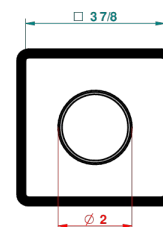

Trim compatible with the diverters below

48M2SPSA
48M2SPUSA
48M2SPSA/W

48M2SOA
48M2SOUSA
48M2SOA/W

49M3SPSA
49M3SPSUSA
49M3SPSA/W

Tube / Pipe Joint Plaque / Seal Plate

66811

16/05/2018

CARACTERÍSTICAS

- Montaigne Leonardo Grey marble
- Trim for wall mounted diverter, 2 ways - ref. 48M2 and 3 ways - ref. 49M3

PRODUCTOS RELACIONADOS

- Ref. G00-48M2SOA Wall mounted 3-way diverter with ceramic cartridge for concealed installation- 1 inlet 3/4" and 2 outlets 1/2" without stop position, without trim
- Ref. G00-48M2SPSA Wall mounted 3-way diverter with ceramic cartridge for concealed installation, 1 inlet 3/4" and 2 outlets 1/2" with stop position, without trim
- Ref. G00-49M3SPSA Wall mounted 4-way diverter with ceramic cartridge for concealed installation- 1 inlet 3/4" and 3 outlets 1/2" with stop position, without trim