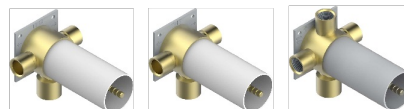

MONTAIGNE LEONARDO GREY MARBLE

G3T-48M2SB

Trim for wall mounted diverter, 2 ways - ref. 48M2 and 3 ways - ref. 49M3

6 pastilles inclus / 6 pads included

Garniture compatible avec les inverseurs ci-dessous

Trim compatible with the diverters below

48M2SPSA
48M2SPUSA
48M2SPSA/W

48M2SOA
48M2SOUSA
48M2SOA/W

49M3SPSA
49M3SPSUSA
49M3SPSA/W

Tube / Pipe Joint Plaque / Seal Plate

66811

16/05/2018

CARACTERÍSTICAS

- Montaigne Leonardo Grey marble
- Trim for wall mounted diverter, 2 ways - ref. 48M2 and 3 ways - ref. 49M3

PRODUCTOS RELACIONADOS

- Ref. G00-48M2SOA Wall mounted 3-way diverter with ceramic cartridge for concealed installation- 1 inlet 3/4" and 2 outlets 1/2" without stop position, without trim
- Ref. G00-48M2SPSA Wall mounted 3-way diverter with ceramic cartridge for concealed installation, 1 inlet 3/4" and 2 outlets 1/2" with stop position, without trim
- Ref. G00-49M3SPSA Wall mounted 4-way diverter with ceramic cartridge for concealed installation- 1 inlet 3/4" and 3 outlets 1/2" with stop position, without trim

ACABADOS DISPONIBLES

Bronce claro - D01
Cerámica negra mate - D30
Cobre viejo mate - H07
Cromo - A02
Cromo / dorado - G02
Cromo mate - C02

Dorado - F01
Dorado mate - F07
Dorado pálido - F30
Dorado pálido mate (sin barniz) - F31
Níquel - B01
Níquel mate - C01