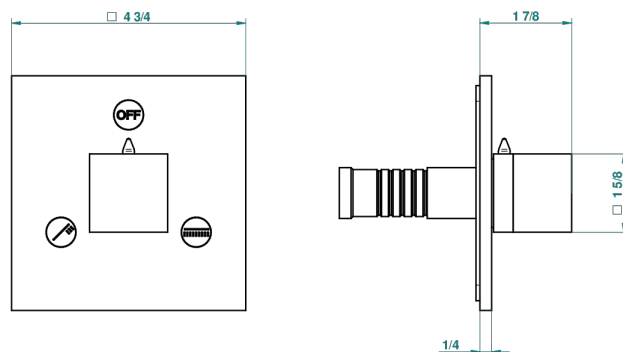

MONTAIGNE LEONARDO GREY MARBLE

G3T-48M2SB

Trim for wall mounted diverter, 2 ways - ref. 48M2 and 3 ways - ref. 49M3

6 pastilles inclus / 6 pads included

Garniture compatible avec les inverseurs ci-dessous

Trim compatible with the diverters below

48M2SPSA
48M2SPUSA
48M2SPSA/W

48M2SOA
48M2SOUSA
48M2SOA/W

49M3SPSA
49M3SPSUSA
49M3SPSA/W

Tube / Pipe Joint Plaque / Seal Plate

66811

16/05/2018

CARACTERÍSTICAS

- Montaigne Leonardo Grey marble
- Trim for wall mounted diverter, 2 ways - ref. 48M2 and 3 ways - ref. 49M3

PRODUCTOS RELACIONADOS

- Ref. G00-48M2SOA Wall mounted 3-way diverter with ceramic cartridge for concealed installation- 1 inlet 3/4" and 2 outlets 1/2" without stop position, without trim
- Ref. G00-48M2SPSA Wall mounted 3-way diverter with ceramic cartridge for concealed installation, 1 inlet 3/4" and 2 outlets 1/2" with stop position, without trim
- Ref. G00-49M3SPSA Wall mounted 4-way diverter with ceramic cartridge for concealed installation- 1 inlet 3/4" and 3 outlets 1/2" with stop position, without trim