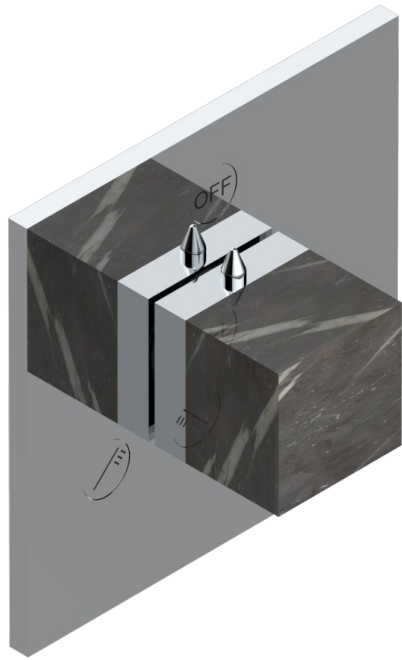

MONTAIGNE LEONARDO GREY MARBLE

G3T-48M2SB

Trim for wall mounted diverter, 2 ways - ref. 48M2 and 3 ways - ref. 49M3

6 pastilles inclus / 6 pads included

Garniture compatible avec les inverseurs ci-dessous

Trim compatible with the diverters below

48M2SPSA
48M2SPUSA
48M2SPSA/W

48M2SOA
48M2SOUSA
48M2SOA/W

49M3SPSA
49M3SPSUSA
49M3SPSA/W

Tube / Pipe Joint Plaque / Seal Plate

66811

16/05/2018

CHARACTERISTIC

- Montaigne Leonardo Grey marble
- Trim for wall mounted diverter, 2 ways - ref. 48M2 and 3 ways - ref. 49M3

RELATED SKU'S

- Ref. G00-48M2SOA Wall mounted 3-way diverter with ceramic cartridge for concealed installation- 1 inlet 3/4" and 2 outlets 1/2" without stop position, without trim
- Ref. G00-48M2SPSA Wall mounted 3-way diverter with ceramic cartridge for concealed installation, 1 inlet 3/4" and 2 outlets 1/2" with stop position, without trim
- Ref. G00-49M3SPSA Wall mounted 4-way diverter with ceramic cartridge for concealed installation- 1 inlet 3/4" and 3 outlets 1/2" with stop position, without trim