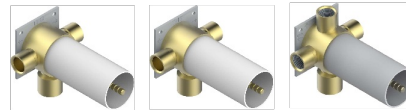

MONTAIGNE LEONARDO GREY MARBLE

G3T-48M2SB

Trim for wall mounted diverter, 2 ways - ref. 48M2 and 3 ways - ref. 49M3

6 pastilles inclus / 6 pads included

Garniture compatible avec les inverseurs ci-dessous

Trim compatible with the diverters below

48M2SPSA
48M2SPUSA
48M2SPSA/W

48M2SOA
48M2SOUSA
48M2SOA/W

49M3SPSA
49M3SPSUSA
49M3SPSA/W

Tube / Pipe Joint Plaque / Seal Plate

66811

16/05/2018

CHARACTERISTIC

- Montaigne Leonardo Grey marble
- Trim for wall mounted diverter, 2 ways - ref. 48M2 and 3 ways - ref. 49M3

RELATED SKU'S

- Ref. G00-48M2SOA Wall mounted 3-way diverter with ceramic cartridge for concealed installation- 1 inlet 3/4" and 2 outlets 1/2" without stop position, without trim
- Ref. G00-48M2SPSA Wall mounted 3-way diverter with ceramic cartridge for concealed installation, 1 inlet 3/4" and 2 outlets 1/2" with stop position, without trim
- Ref. G00-49M3SPSA Wall mounted 4-way diverter with ceramic cartridge for concealed installation- 1 inlet 3/4" and 3 outlets 1/2" with stop position, without trim