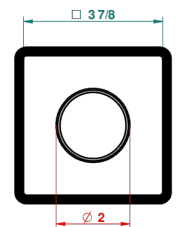

Trim compatible with the diverters below

48M2SPSA
48M2SPUSA
48M2SPSA/W

48M2SOA
48M2SOUSA
48M2SOA/W

49M3SPSA
49M3SPSUSA
49M3SPSA/W

Tube / Pipe Joint Plaque / Seal Plate

66811

16/05/2018

CHARACTERISTIC

- Montaigne Leonardo Grey marble
- Trim for wall mounted diverter, 2 ways - ref. 48M2 and 3 ways - ref. 49M3

RELATED SKU'S

- Ref. G00-48M2SOA Wall mounted 3-way diverter with ceramic cartridge for concealed installation- 1 inlet 3/4" and 2 outlets 1/2" without stop position, without trim
- Ref. G00-48M2SPSA Wall mounted 3-way diverter with ceramic cartridge for concealed installation, 1 inlet 3/4" and 2 outlets 1/2" with stop position, without trim
- Ref. G00-49M3SPSA Wall mounted 4-way diverter with ceramic cartridge for concealed installation- 1 inlet 3/4" and 3 outlets 1/2" with stop position, without trim