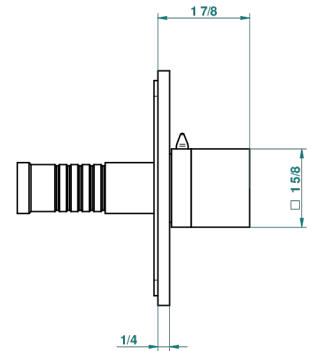

MONTAIGNE LEONARDO GREY MARBLE

G3T-48M2SB

Trim for wall mounted diverter, 2 ways - ref. 48M2 and 3 ways - ref. 49M3

6 pastilles inclus / 6 pads included

Garniture compatible avec les inverseurs ci-dessous

Trim compatible with the diverters below

48M2SPSA
48M2SPUSA
48M2SPSA/W

48M2SOA
48M2SOUSA
48M2SOA/W

49M3SPSA
49M3SPSUSA
49M3SPSA/W

Tube / Pipe Joint Plaque / Seal Plate

66811

16/05/2018

CHARACTERISTIC

- Montaigne Leonardo Grey marble
- Trim for wall mounted diverter, 2 ways - ref. 48M2 and 3 ways - ref. 49M3

RELATED SKU'S

- Ref. G00-48M2SOA Wall mounted 3-way diverter with ceramic cartridge for concealed installation- 1 inlet 3/4" and 2 outlets 1/2" without stop position, without trim
- Ref. G00-48M2SPSA Wall mounted 3-way diverter with ceramic cartridge for concealed installation, 1 inlet 3/4" and 2 outlets 1/2" with stop position, without trim
- Ref. G00-49M3SPSA Wall mounted 4-way diverter with ceramic cartridge for concealed installation- 1 inlet 3/4" and 3 outlets 1/2" with stop position, without trim