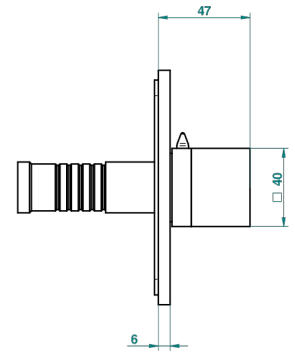

MONTAIGNE GRAND ANTIQUE MARBLE WITH LEVER HANDLES

G3S-48M2SB

Trim for wall mounted diverter - 2 ways ref.48M2 & 3 ways ref.49M3

6 pastilles inclus / 6 pads included

Garniture compatible avec les inverseurs ci-dessous

Trim compatible with the diverters below

48M2SPSA
48M2SPUSA
48M2SPSA/W

48M2SOA
48M2SOUSA
48M2SOA/W

49M3SPSA
49M3SPSUSA
49M3SPSA/W

Tube / Pipe Joint Plaque / Seal Plate

16/05/2018

CHARACTERISTIC

- Montaigne Grand Antique marble with lever handles
- Trim for wall mounted diverter - 2 ways ref.48M2 & 3 ways ref.49M3

RELATED SKU'S

- Ref. G00-48M2SOUSA Wall mounted 3-way diverter with ceramic cartridge for concealed installation- 1 inlet 3/4" and 2 outlets 1/2" without shared ports no stop position - no trim
- Ref. G00-48M2SPSUSA Wall mounted 3-way diverter with ceramic cartridge for concealed installation- 1 inlet 3/4" and 2 outlets 1/2" with positive top, no shared ports - no trim
- Ref. G00-49M3SPSUSA Wall mounted 4-way diverter with ceramic cartridge for concealed installation- 1 inlet 3/4" and 3 outlets 1/2" with positive top, no shared ports - no trim