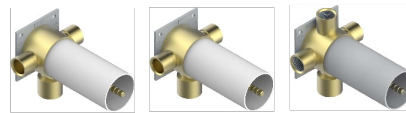

MONTAIGNE GRAND ANTIQUE MARBLE WITH LEVER HANDLES

G3S-48M2SB

Trim for wall mounted diverter - 2 ways ref.48M2 & 3 ways ref.49M3

6 pastilles inclus / 6 pads included

Garniture compatible avec les inverseurs ci-dessous

Trim compatible with the diverters below

48M2SPSA
48M2SPUSA
48M2SPSA/W

48M2SOA
48M2SOUSA
48M2SOA/W

49M3SPSA
49M3SPSUSA
49M3SPSA/W

Tube / Pipe Joint Plaque / Seal Plate

16/05/2018

CHARACTERISTIC

- Montaigne Grand Antique marble with lever handles
- Trim for wall mounted diverter - 2 ways ref.48M2 & 3 ways ref.49M3

RELATED SKU'S

- Ref. G00-48M2SOUSA Wall mounted 3-way diverter with ceramic cartridge for concealed installation- 1 inlet 3/4" and 2 outlets 1/2" without shared ports no stop position - no trim
- Ref. G00-48M2SPSUSA Wall mounted 3-way diverter with ceramic cartridge for concealed installation- 1 inlet 3/4" and 2 outlets 1/2" with positive top, no shared ports - no trim
- Ref. G00-49M3SPSUSA Wall mounted 4-way diverter with ceramic cartridge for concealed installation- 1 inlet 3/4" and 3 outlets 1/2" with positive top, no shared ports - no trim