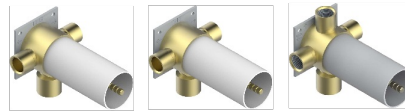

MONTAIGNE GRAND ANTIQUE MARBLE WITH LEVER HANDLES

G3S-48M2SB

Trim for wall mounted diverter - 2 ways ref.48M2 & 3 ways ref.49M3

6 pastilles inclus / 6 pads included

Garniture compatible avec les inverseurs ci-dessous

Trim compatible with the diverters below

48M2SPSA
48M2SPUSA
48M2SPSA/W

48M2SOA
48M2SOUSA
48M2SOA/W

49M3SPSA
49M3SPSUSA
49M3SPSA/W

Tube / Pipe Joint Plaque / Seal Plate

66810

16/05/2018

CHARACTERISTIC

- Montaigne Grand Antique marble with lever handles
- Trim for wall mounted diverter - 2 ways ref.48M2 & 3 ways ref.49M3

RELATED SKU'S

- Ref. G00-48M2SOUSA Wall mounted 3-way diverter with ceramic cartridge for concealed installation- 1 inlet 3/4" and 2 outlets 1/2" without shared ports no stop position - no trim
- Ref. G00-48M2SPSUSA Wall mounted 3-way diverter with ceramic cartridge for concealed installation- 1 inlet 3/4" and 2 outlets 1/2" with positive top, no shared ports - no trim
- Ref. G00-49M3SPSUSA Wall mounted 4-way diverter with ceramic cartridge for concealed installation- 1 inlet 3/4" and 3 outlets 1/2" with positive top, no shared ports - no trim