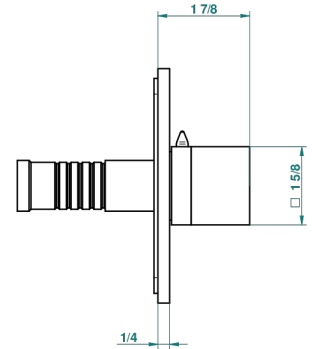

MONTAIGNE GRAND ANTIQUE MARBLE WITH LEVER HANDLES

G3S-48M2SB

Trim for wall mounted diverter - 2 ways ref.48M2 & 3 ways ref.49M3

6 pastilles inclus / 6 pads included

Garniture compatible avec les inverseurs ci-dessous

Trim compatible with the diverters below

48M2SPSA
48M2SPUSA
48M2SPSA/W

48M2SOA
48M2SOUSA
48M2SOA/W

49M3SPSA
49M3SPSUSA
49M3SPSA/W

Tube / Pipe Joint Plaque / Seal Plate

66810

16/05/2018

CHARACTERISTIC

- Montaigne Grand Antique marble with lever handles
- Trim for wall mounted diverter - 2 ways ref.48M2 & 3 ways ref.49M3

RELATED SKU'S

- Ref. G00-48M2SOUSA Wall mounted 3-way diverter with ceramic cartridge for concealed installation- 1 inlet 3/4" and 2 outlets 1/2" without shared ports no stop position - no trim
- Ref. G00-48M2SPSUSA Wall mounted 3-way diverter with ceramic cartridge for concealed installation- 1 inlet 3/4" and 2 outlets 1/2" with positive top, no shared ports - no trim
- Ref. G00-49M3SPSUSA Wall mounted 4-way diverter with ceramic cartridge for concealed installation- 1 inlet 3/4" and 3 outlets 1/2" with positive top, no shared ports - no trim