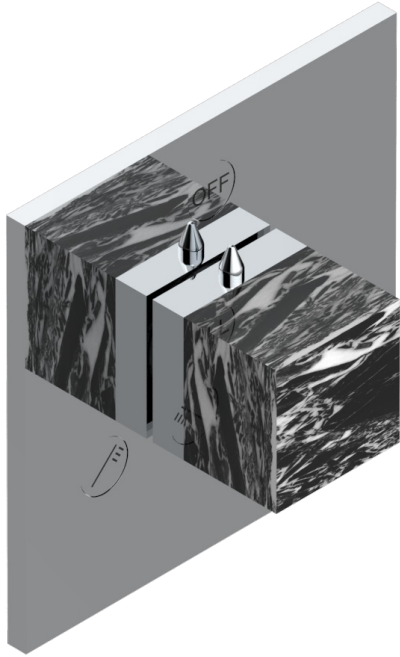

# MONTAIGNE GRAND ANTIQUE MARBLE WITH LEVER

G3S-48M2SB

Trim for wall mounted diverter, 2 ways - ref. 48M2 and 3 ways - ref. 49M3

6 pastilles inclus / 6 pads included

Garniture compatible avec les inverseurs ci-dessous

Trim compatible with the diverters below

48M2SPSA  
48M2SPUSA  
48M2SPSA/W

48M2SOA  
48M2SOUSA  
48M2SOA/W

49M3SPSA  
49M3SPSUSA  
49M3SPSA/W

Tube / Pipe Joint Plaque / Seal Plate

66810

16/05/2018

## CARACTERÍSTICAS

- Montaigne Grand Antique marble with lever
- Trim for wall mounted diverter, 2 ways - ref. 48M2 and 3 ways - ref. 49M3

## PRODUCTOS RELACIONADOS

- Ref. G00-48M2SOA Wall mounted 3-way diverter with ceramic cartridge for concealed installation- 1 inlet 3/4" and 2 outlets 1/2" without stop position, without trim
- Ref. G00-48M2SPSA Wall mounted 3-way diverter with ceramic cartridge for concealed installation, 1 inlet 3/4" and 2 outlets 1/2" with stop position, without trim
- Ref. G00-49M3SPSA Wall mounted 4-way diverter with ceramic cartridge for concealed installation- 1 inlet 3/4" and 3 outlets 1/2" with stop position, without trim