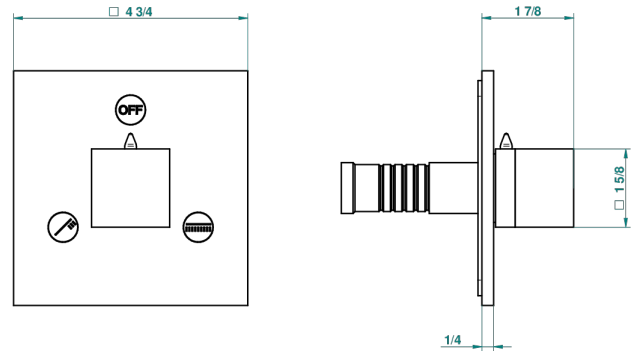

# MONTAIGNE GRAND ANTIQUE MARBLE WITH LEVER

G3S-48M2SB

Trim for wall mounted diverter, 2 ways - ref. 48M2 and 3 ways - ref. 49M3

6 pastilles inclus / 6 pads included

Garniture compatible avec les inverseurs ci-dessous

Trim compatible with the diverters below

48M2SPSA  
48M2SPUSA  
48M2SPSA/W

48M2SOA  
48M2SOUSA  
48M2SOA/W

49M3SPSA  
49M3SPSUSA  
49M3SPSA/W

Tube / Pipe Joint Plaque / Seal Plate

66810

16/05/2018

## CARACTERÍSTICAS

- Montaigne Grand Antique marble with lever
- Trim for wall mounted diverter, 2 ways - ref. 48M2 and 3 ways - ref. 49M3