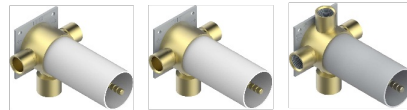

# MONTAIGNE GRAND ANTIQUE MARBLE WITH LEVER

G3S-48M2SB

Trim for wall mounted diverter, 2 ways - ref. 48M2 and 3 ways - ref. 49M3

6 pastilles inclus / 6 pads included

Garniture compatible avec les inverseurs ci-dessous

Trim compatible with the diverters below

48M2SPSA  
48M2SPUSA  
48M2SPSA/W

48M2SOA  
48M2SOUSA  
48M2SOA/W

49M3SPSA  
49M3SPSUSA  
49M3SPSA/W

Tube / Pipe Joint Plaque / Seal Plate

66810

16/05/2018

## CARACTERÍSTICAS

- Montaigne Grand Antique marble with lever
- Trim for wall mounted diverter, 2 ways - ref. 48M2 and 3 ways - ref. 49M3

## PRODUCTOS RELACIONADOS

- Ref. G00-48M2SOA Wall mounted 3-way diverter with ceramic cartridge for concealed installation- 1 inlet 3/4" and 2 outlets 1/2" without stop position, without trim
- Ref. G00-48M2SPSA Wall mounted 3-way diverter with ceramic cartridge for concealed installation, 1 inlet 3/4" and 2 outlets 1/2" with stop position, without trim
- Ref. G00-49M3SPSA Wall mounted 4-way diverter with ceramic cartridge for concealed installation- 1 inlet 3/4" and 3 outlets 1/2" with stop position, without trim