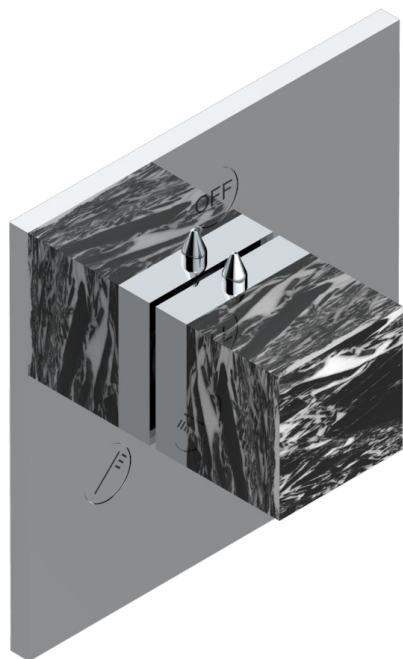

MONTAIGNE GRAND ANTIQUE MARBLE

G3R-48M2SB

Trim for wall mounted diverter - 2 ways ref.48M2 & 3 ways ref.49M3

6 pastilles inclus / 6 pads included

Garniture compatible avec les inverseurs ci-dessous

Trim compatible with the diverters below

48M2SPSA
48M2SPUSA
48M2SPSA/W

48M2S0A
48M2S0USA
48M2S0A/W

49M3SPSA
49M3SPSUSA
49M3SPSA/W

Tube / Pipe Joint Plaque / Seal Plate

16/05/2018

CHARACTERISTIC

- Montaigne Grand Antique marble
- Trim for wall mounted diverter - 2 ways ref.48M2 & 3 ways ref.49M3

RELATED SKU'S

- Ref. G00-48M2SOUSA Wall mounted 3-way diverter with ceramic cartridge for concealed installation- 1 inlet 3/4" and 2 outlets 1/2" without shared ports no stop position - no trim
- Ref. G00-48M2SPSUSA Wall mounted 3-way diverter with ceramic cartridge for concealed installation- 1 inlet 3/4" and 2 outlets 1/2" with positive top, no shared ports - no trim
- Ref. G00-49M3SPSUSA Wall mounted 4-way diverter with ceramic cartridge for concealed installation- 1 inlet 3/4" and 3 outlets 1/2" with positive top, no shared ports - no trim