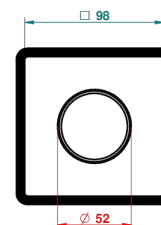

48M2SPSA
48M2SPUSA
48M2SPSA/W

48M2S0A
48M2S0USA
48M2S0A/W

49M3SPSA
49M3SPSUSA
49M3SPSA/W

Tube / Pipe Joint Plaque / Seal Plate

16/05/2018

CHARACTERISTIC

- Montaigne Grand Antique marble
- Trim for wall mounted diverter - 2 ways ref.48M2 & 3 ways ref.49M3