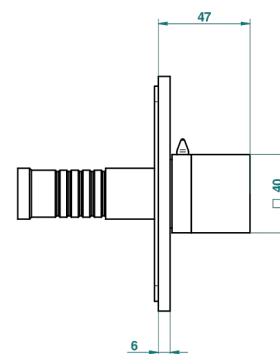

MONTAIGNE GRAND ANTIQUE MARBLE

G3R-48M2SB

Trim for wall mounted diverter - 2 ways ref.48M2 & 3 ways ref.49M3

6 pastilles inclus / 6 pads included

Garniture compatible avec les inverseurs ci-dessous

Trim compatible with the diverters below

48M2SPSA
48M2SPUSA
48M2SPSA/W

48M2S0A
48M2S0USA
48M2S0A/W

49M3SPSA
49M3SPSUSA
49M3SPSA/W

Tube / Pipe Joint Plaque / Seal Plate

16/05/2018

CHARACTERISTIC

- Montaigne Grand Antique marble
- Trim for wall mounted diverter - 2 ways ref.48M2 & 3 ways ref.49M3

RELATED SKU'S

- Ref. G00-48M2SOUSA Wall mounted 3-way diverter with ceramic cartridge for concealed installation- 1 inlet 3/4" and 2 outlets 1/2" without shared ports no stop position - no trim
- Ref. G00-48M2SPSUSA Wall mounted 3-way diverter with ceramic cartridge for concealed installation- 1 inlet 3/4" and 2 outlets 1/2" with positive top, no shared ports - no trim
- Ref. G00-49M3SPSUSA Wall mounted 4-way diverter with ceramic cartridge for concealed installation- 1 inlet 3/4" and 3 outlets 1/2" with positive top, no shared ports - no trim