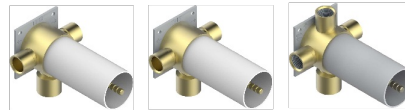

# MONTAIGNE GRAND ANTIQUE MARBLE

G3R-48M2SB

Trim for wall mounted diverter - 2 ways ref.48M2 & 3 ways ref.49M3

6 pastilles inclus / 6 pads included

Garniture compatible avec les inverseurs ci-dessous

Trim compatible with the diverters below

48M2SPSA  
48M2SPUSA  
48M2SPSA/W

48M2S0A  
48M2S0USA  
48M2S0A/W

49M3SPSA  
49M3SPSUSA  
49M3SPSA/W

Tube / Pipe Joint Plaque / Seal Plate

66810

16/05/2018

## CHARACTERISTIC

- Montaigne Grand Antique marble
- Trim for wall mounted diverter - 2 ways ref.48M2 & 3 ways ref.49M3

## RELATED SKU'S

- Ref. G00-48M2SOUSA Wall mounted 3-way diverter with ceramic cartridge for concealed installation- 1 inlet 3/4" and 2 outlets 1/2" without shared ports no stop position - no trim
- Ref. G00-48M2SPSUSA Wall mounted 3-way diverter with ceramic cartridge for concealed installation- 1 inlet 3/4" and 2 outlets 1/2" with positive top, no shared ports - no trim
- Ref. G00-49M3SPSUSA Wall mounted 4-way diverter with ceramic cartridge for concealed installation- 1 inlet 3/4" and 3 outlets 1/2" with positive top, no shared ports - no trim