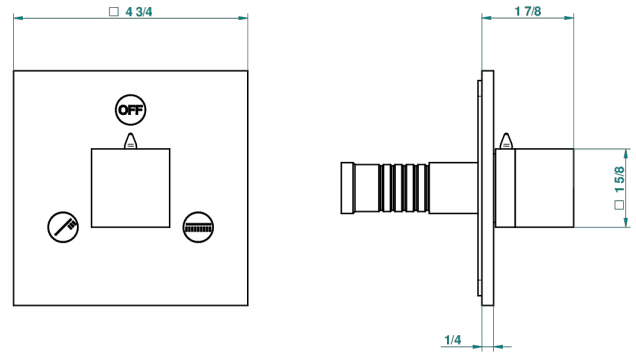

# MONTAIGNE GRAND ANTIQUE MARBLE

G3R-48M2SB

Trim for wall mounted diverter - 2 ways ref.48M2 & 3 ways ref.49M3

6 pastilles inclus / 6 pads included

Garniture compatible avec les inverseurs ci-dessous

Trim compatible with the diverters below

## CHARACTERISTIC

- Montaigne Grand Antique marble
- Trim for wall mounted diverter - 2 ways ref.48M2 & 3 ways ref.49M3