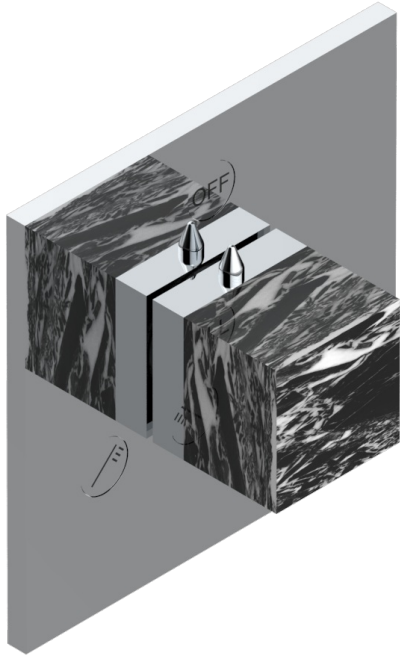

# MONTAIGNE GRAND ANTIQUE MARBLE

G3R-48M2SB

Trim for wall mounted diverter - 2 ways ref.48M2 & 3 ways ref.49M3

6 pastilles inclus / 6 pads included

Garniture compatible avec les inverseurs ci-dessous

Trim compatible with the diverters below

48M2SPSA  
48M2SPUSA  
48M2SPSA/W

48M2S0A  
48M2S0USA  
48M2S0A/W

49M3SPSA  
49M3SPSUSA  
49M3SPSA/W

Tube / Pipe Joint Plaque / Seal Plate

66810

16/05/2018

## CHARACTERISTIC

- Montaigne Grand Antique marble
- Trim for wall mounted diverter - 2 ways ref.48M2 & 3 ways ref.49M3

## RELATED SKU'S

- Ref. G00-48M2SOUSA Wall mounted 3-way diverter with ceramic cartridge for concealed installation- 1 inlet 3/4" and 2 outlets 1/2" without shared ports no stop position - no trim
- Ref. G00-48M2SPSUSA Wall mounted 3-way diverter with ceramic cartridge for concealed installation- 1 inlet 3/4" and 2 outlets 1/2" with positive top, no shared ports - no trim
- Ref. G00-49M3SPSUSA Wall mounted 4-way diverter with ceramic cartridge for concealed installation- 1 inlet 3/4" and 3 outlets 1/2" with positive top, no shared ports - no trim