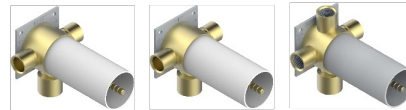

MONTAIGNE GRAND ANTIQUE MARBLE

G3R-48M2SB

Trim for wall mounted diverter, 2 ways - ref. 48M2 and 3 ways - ref. 49M3

6 pastilles inclus / 6 pads included

Garniture compatible avec les inverseurs ci-dessous

Trim compatible with the diverters below

48M2SPSA
48M2SPUSA
48M2SPSA/W

48M2SOA
48M2SOUSA
48M2SOA/W

49M3SPSA
49M3SPSUSA
49M3SPSA/W

Tube / Pipe Joint Plaque / Seal Plate

16/05/2018

特色

- Montaigne Grand Antique marble
- Trim for wall mounted diverter, 2 ways - ref. 48M2 and 3 ways - ref. 49M3

相关的SKU

- Ref. G00-48M2SOA Wall mounted 3-way diverter with ceramic cartridge for concealed installation- 1 inlet 3/4" and 2 outlets 1/2" without stop position, without trim
- Ref. G00-48M2SPSA Wall mounted 3-way diverter with ceramic cartridge for concealed installation, 1 inlet 3/4" and 2 outlets 1/2" with stop position, without trim
- Ref. G00-49M3SPSA Wall mounted 4-way diverter with ceramic cartridge for concealed installation- 1 inlet 3/4" and 3 outlets 1/2" with stop position, without trim