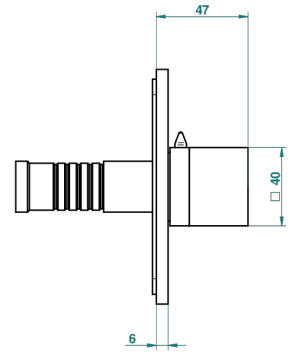

MONTAIGNE GRAND ANTIQUE MARBLE

G3R-48M2SB

Trim for wall mounted diverter, 2 ways - ref. 48M2 and 3 ways - ref. 49M3

6 pastilles inclus / 6 pads included

Garniture compatible avec les inverseurs ci-dessous

Trim compatible with the diverters below

48M2SPSA
48M2SPUSA
48M2SPSA/W

48M2SOA
48M2SOUSA
48M2SOA/W

49M3SPSA
49M3SPSUSA
49M3SPSA/W

Tube / Pipe Joint Plaque / Seal Plate

16/05/2018

特色

- Montaigne Grand Antique marble
- Trim for wall mounted diverter, 2 ways - ref. 48M2 and 3 ways - ref. 49M3

相关的SKU

- Ref. G00-48M2SOA Wall mounted 3-way diverter with ceramic cartridge for concealed installation- 1 inlet 3/4" and 2 outlets 1/2" without stop position, without trim
- Ref. G00-48M2SPSA Wall mounted 3-way diverter with ceramic cartridge for concealed installation, 1 inlet 3/4" and 2 outlets 1/2" with stop position, without trim
- Ref. G00-49M3SPSA Wall mounted 4-way diverter with ceramic cartridge for concealed installation- 1 inlet 3/4" and 3 outlets 1/2" with stop position, without trim