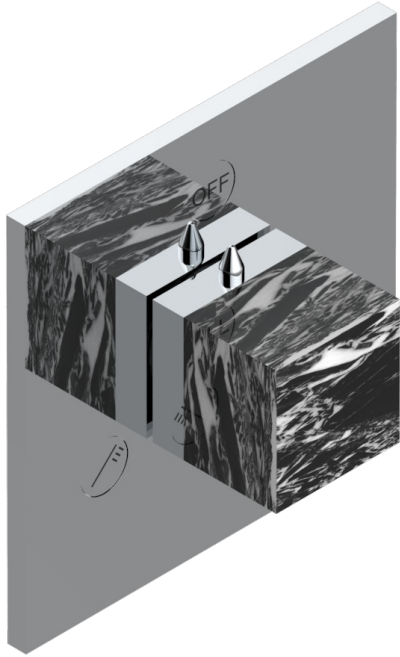

MONTAIGNE GRAND ANTIQUE MARBLE

G3R-48M2SB

Trim for wall mounted diverter, 2 ways - ref. 48M2 and 3 ways - ref. 49M3

6 pastilles inclus / 6 pads included

Garniture compatible avec les inverseurs ci-dessous

Trim compatible with the diverters below

48M2SPSA
48M2SPUSA
48M2SPSA/W

48M2SOA
48M2SOUSA
48M2SOA/W

49M3SPSA
49M3SPSUSA
49M3SPSA/W

Tube / Pipe Joint Plaque / Seal Plate

16/05/2018

特色

- Montaigne Grand Antique marble
- Trim for wall mounted diverter, 2 ways - ref. 48M2 and 3 ways - ref. 49M3

相关的SKU

- Ref. G00-48M2SOA Wall mounted 3-way diverter with ceramic cartridge for concealed installation- 1 inlet 3/4" and 2 outlets 1/2" without stop position, without trim
- Ref. G00-48M2SPSA Wall mounted 3-way diverter with ceramic cartridge for concealed installation, 1 inlet 3/4" and 2 outlets 1/2" with stop position, without trim
- Ref. G00-49M3SPSA Wall mounted 4-way diverter with ceramic cartridge for concealed installation- 1 inlet 3/4" and 3 outlets 1/2" with stop position, without trim