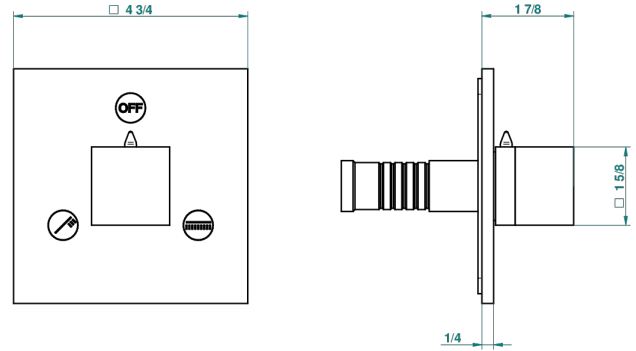

MONTAIGNE GRAND ANTIQUE MARBLE

G3R-48M2SB

Trim for wall mounted diverter, 2 ways - ref. 48M2 and 3 ways - ref. 49M3

6 pastilles inclus / 6 pads included

Garniture compatible avec les inverseurs ci-dessous

Trim compatible with the diverters below

48M2SPSA
48M2SPUSA
48M2SPSA/W

48M2SOA
48M2SOUSA
48M2SOA/W

49M3SPSA
49M3SPSUSA
49M3SPSA/W

Tube / Pipe Joint Plaque / Seal Plate

66810

16/05/2018

特色

- Montaigne Grand Antique marble
- Trim for wall mounted diverter, 2 ways - ref. 48M2 and 3 ways - ref. 49M3

相关的SKU

- Ref. G00-48M2SOA Wall mounted 3-way diverter with ceramic cartridge for concealed installation- 1 inlet 3/4" and 2 outlets 1/2" without stop position, without trim
- Ref. G00-48M2SPSA Wall mounted 3-way diverter with ceramic cartridge for concealed installation, 1 inlet 3/4" and 2 outlets 1/2" with stop position, without trim
- Ref. G00-49M3SPSA Wall mounted 4-way diverter with ceramic cartridge for concealed installation- 1 inlet 3/4" and 3 outlets 1/2" with stop position, without trim