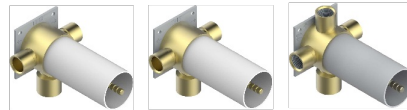

MONTAIGNE GRAND ANTIQUE MARBLE

G3R-48M2SB

Trim for wall mounted diverter, 2 ways - ref. 48M2 and 3 ways - ref. 49M3

6 pastilles inclus / 6 pads included

Garniture compatible avec les inverseurs ci-dessous

Trim compatible with the diverters below

48M2SPSA
48M2SPUSA
48M2SPSA/W

48M2SOA
48M2SOUSA
48M2SOA/W

49M3SPSA
49M3SPSUSA
49M3SPSA/W

Tube / Pipe Joint Plaque / Seal Plate

66810

16/05/2018

特色

- Montaigne Grand Antique marble
- Trim for wall mounted diverter, 2 ways - ref. 48M2 and 3 ways - ref. 49M3

相关的SKU

- Ref. G00-48M2SOA Wall mounted 3-way diverter with ceramic cartridge for concealed installation- 1 inlet 3/4" and 2 outlets 1/2" without stop position, without trim
- Ref. G00-48M2SPSA Wall mounted 3-way diverter with ceramic cartridge for concealed installation, 1 inlet 3/4" and 2 outlets 1/2" with stop position, without trim
- Ref. G00-49M3SPSA Wall mounted 4-way diverter with ceramic cartridge for concealed installation- 1 inlet 3/4" and 3 outlets 1/2" with stop position, without trim