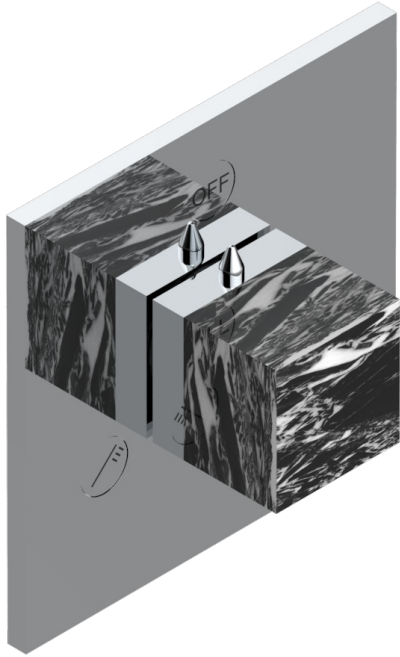

MONTAIGNE GRAND ANTIQUE MARBLE

G3R-48M2SB

Trim for wall mounted diverter, 2 ways - ref. 48M2 and 3 ways - ref. 49M3

6 pastilles inclus / 6 pads included

Garniture compatible avec les inverseurs ci-dessous

Trim compatible with the diverters below

48M2SPSA
48M2SPUSA
48M2SPSA/W

48M2SOA
48M2SOUSA
48M2SOA/W

49M3SPSA
49M3SPSUSA
49M3SPSA/W

Tube / Pipe Joint Plaque / Seal Plate

66810

16/05/2018

特色

- Montaigne Grand Antique marble
- Trim for wall mounted diverter, 2 ways - ref. 48M2 and 3 ways - ref. 49M3

相关的SKU

- Ref. G00-48M2SOA Wall mounted 3-way diverter with ceramic cartridge for concealed installation- 1 inlet 3/4" and 2 outlets 1/2" without stop position, without trim
- Ref. G00-48M2SPSA Wall mounted 3-way diverter with ceramic cartridge for concealed installation, 1 inlet 3/4" and 2 outlets 1/2" with stop position, without trim
- Ref. G00-49M3SPSA Wall mounted 4-way diverter with ceramic cartridge for concealed installation- 1 inlet 3/4" and 3 outlets 1/2" with stop position, without trim