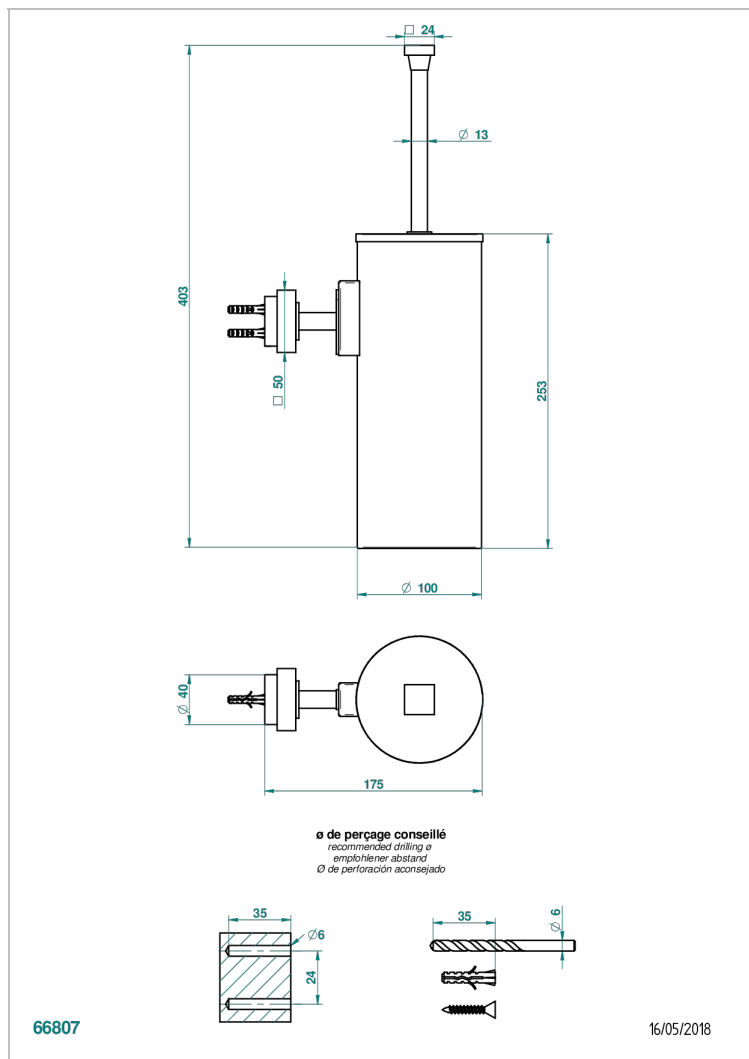

MONTAIGNE LEONARDO GREY MARBLE

G3T-4720C

Metal toilet brush holder with brush with cover wall mounted

CHARACTERISTIC

- Montaigne Leonardo Grey marble
- Metal toilet brush holder with brush with cover wall mounted