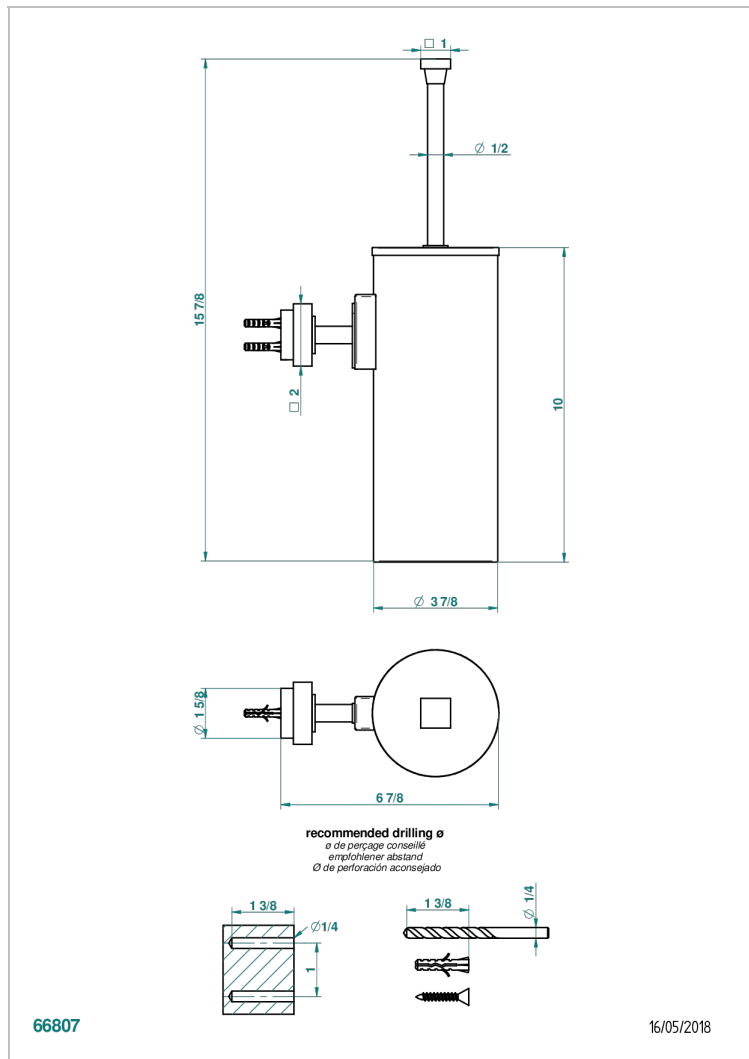

MONTAIGNE LEONARDO GREY MARBLE

G3T-4720C

Metal toilet brush holder with brush with cover wall mounted

CHARACTERISTIC

- Montaigne Leonardo Grey marble
- Metal toilet brush holder with brush with cover wall mounted