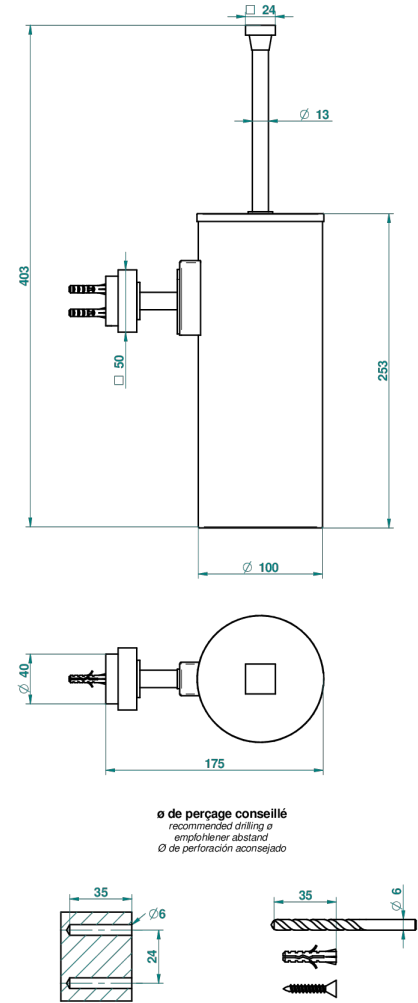

MONTAIGNE GRAND ANTIQUE MARBLE WITH LEVER HANDLES

G3S-4720C

Metal toilet brush holder with brush with cover wall mounted

66806

16/05/2018

CHARACTERISTIC

- Montaigne Grand Antique marble with lever handles
- Metal toilet brush holder with brush with cover wall mounted