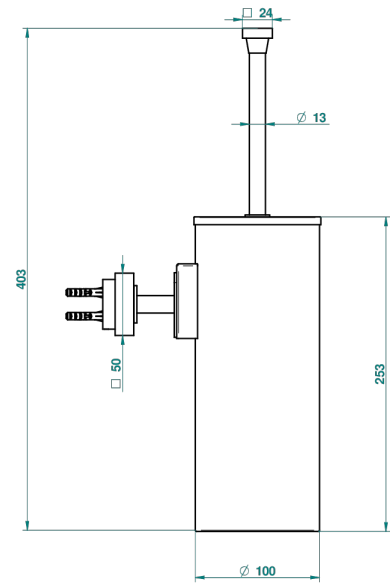

MONTAIGNE GRAND ANTIQUE MARBLE

G3R-4720C

Metal toilet brush holder with brush with cover wall mounted

66806

16/05/2018

CHARACTERISTIC

- Montaigne Grand Antique marble
- Metal toilet brush holder with brush with cover wall mounted

AVAILABLE FINITIONS

Black ceram - D30
Blush PVD - H62
Brass color PVD - H49
Brown bronze color PVD - F33
Chrome polished - A02
Chrome polished / gold polished - G02

Copper antique matt, coated - H07
Gold color PVD - H52
Gold mat - F07
Gold polished - F01
Graphite PVD - H64
Light coated bronze - D01

Matt Umber PVD - H67
Matt blush PVD - H60
Matt brass color PVD - H50
Matt brown bronze color PVD - F34
Matt chrome (American satin) - C02
Matt gold color PVD - H53

Matt graphite PVD - H65
Matt nickel (American satin) - C01
Matt nickel color PVD - H56
Nickel antique / Sovereign - H28
Nickel color PVD - H55
Nickel polished - B01

Soft gold - F30
Soft matt gold - F31
Umber PVD - H66