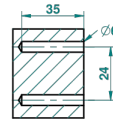

MONTAIGNE GRAND ANTIQUE MARBLE

G3R-4720C

Metal toilet brush holder with brush with cover wall mounted

66806

16/05/2018

CHARACTERISTIC

- Montaigne Grand Antique marble
- Metal toilet brush holder with brush with cover wall mounted

AVAILABLE FINITIONS

Black ceram - D30
Blush PVD - H62
Brass color PVD - H49
Brown bronze color PVD - F33
Chrome polished - A02
Chrome polished / gold polished - G02

Copper antique matt, coated - H07
Gold color PVD - H52
Gold mat - F07
Gold polished - F01
Graphite PVD - H64
Light coated bronze - D01

Matt Umber PVD - H67
Matt blush PVD - H60
Matt brass color PVD - H50
Matt brown bronze color PVD - F34
Matt chrome (American satin) - C02
Matt gold color PVD - H53

Matt graphite PVD - H65
Matt nickel (American satin) - C01
Matt nickel color PVD - H56
Nickel antique / Sovereign - H28
Nickel color PVD - H55
Nickel polished - B01

Soft gold - F30
Soft matt gold - F31
Umber PVD - H66