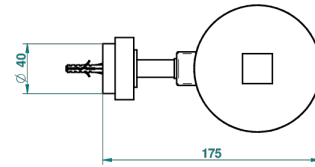

MONTAIGNE GRAND ANTIQUE MARBLE

G3R-4720C

Metal toilet brush holder with brush with cover wall mounted

66806

16/05/2018

CHARACTERISTIC

- Montaigne Grand Antique marble
- Metal toilet brush holder with brush with cover wall mounted

AVAILABLE FINITIONS

Black ceram - D30
Blush PVD - H62
Brass color PVD - H49
Brown bronze color PVD - F33
Chrome polished - A02
Chrome polished / gold polished - G02

Copper antique matt, coated - H07
Gold color PVD - H52
Gold mat - F07
Gold polished - F01
Graphite PVD - H64
Light coated bronze - D01

Matt Umber PVD - H67
Matt blush PVD - H60
Matt brass color PVD - H50
Matt brown bronze color PVD - F34
Matt chrome (American satin) - C02
Matt gold color PVD - H53

Matt graphite PVD - H65
Matt nickel (American satin) - C01
Matt nickel color PVD - H56
Nickel antique / Sovereign - H28
Nickel color PVD - H55
Nickel polished - B01

Soft gold - F30
Soft matt gold - F31
Umber PVD - H66