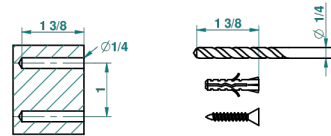

MONTAIGNE GRAND ANTIQUE MARBLE

G3R-4720C

Metal toilet brush holder with brush with cover wall mounted

66806

16/05/2018

CHARACTERISTIC

- Montaigne Grand Antique marble
- Metal toilet brush holder with brush with cover wall mounted

AVAILABLE FINITIONS

Black ceram - D30
Blush PVD - H62
Brass color PVD - H49
Brown bronze color PVD - F33
Chrome polished - A02
Chrome polished / gold polished - G02

Copper antique matt, coated - H07
Gold color PVD - H52
Gold mat - F07
Gold polished - F01
Graphite PVD - H64
Light coated bronze - D01

Matt Umber PVD - H67
Matt blush PVD - H60
Matt brass color PVD - H50
Matt brown bronze color PVD - F34
Matt chrome (American satin) - C02
Matt gold color PVD - H53

Matt graphite PVD - H65
Matt nickel (American satin) - C01
Matt nickel color PVD - H56
Nickel antique / Sovereign - H28
Nickel color PVD - H55
Nickel polished - B01

Soft gold - F30
Soft matt gold - F31
Umber PVD - H66