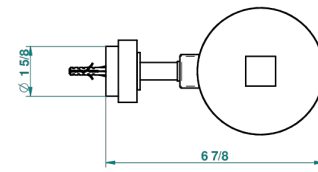

MONTAIGNE GRAND ANTIQUE MARBLE

G3R-4720C

Metal toilet brush holder with brush with cover wall mounted

66806

16/05/2018

CHARACTERISTIC

- Montaigne Grand Antique marble
- Metal toilet brush holder with brush with cover wall mounted

AVAILABLE FINITIONS

Black ceram - D30
Blush PVD - H62
Brass color PVD - H49
Brown bronze color PVD - F33
Chrome polished - A02
Chrome polished / gold polished - G02

Copper antique matt, coated - H07
Gold color PVD - H52
Gold mat - F07
Gold polished - F01
Graphite PVD - H64
Light coated bronze - D01

Matt Umber PVD - H67
Matt blush PVD - H60
Matt brass color PVD - H50
Matt brown bronze color PVD - F34
Matt chrome (American satin) - C02
Matt gold color PVD - H53

Matt graphite PVD - H65
Matt nickel (American satin) - C01
Matt nickel color PVD - H56
Nickel antique / Sovereign - H28
Nickel color PVD - H55
Nickel polished - B01

Soft gold - F30
Soft matt gold - F31
Umber PVD - H66