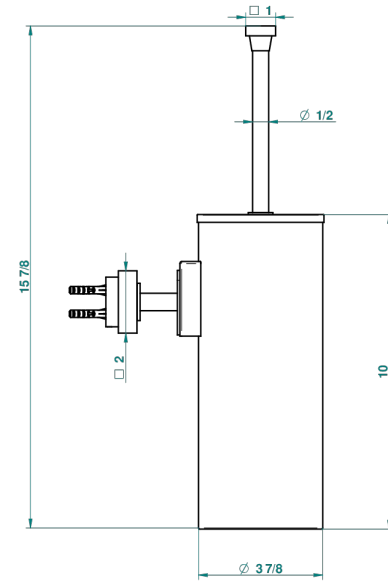

MONTAIGNE GRAND ANTIQUE MARBLE

G3R-4720C

Metal toilet brush holder with brush with cover wall mounted

66806

16/05/2018

CHARACTERISTIC

- Montaigne Grand Antique marble
- Metal toilet brush holder with brush with cover wall mounted

AVAILABLE FINITIONS

Black ceram - D30
Blush PVD - H62
Brass color PVD - H49
Brown bronze color PVD - F33
Chrome polished - A02
Chrome polished / gold polished - G02

Copper antique matt, coated - H07
Gold color PVD - H52
Gold mat - F07
Gold polished - F01
Graphite PVD - H64
Light coated bronze - D01

Matt Umber PVD - H67
Matt blush PVD - H60
Matt brass color PVD - H50
Matt brown bronze color PVD - F34
Matt chrome (American satin) - C02
Matt gold color PVD - H53

Matt graphite PVD - H65
Matt nickel (American satin) - C01
Matt nickel color PVD - H56
Nickel antique / Sovereign - H28
Nickel color PVD - H55
Nickel polished - B01

Soft gold - F30
Soft matt gold - F31
Umber PVD - H66