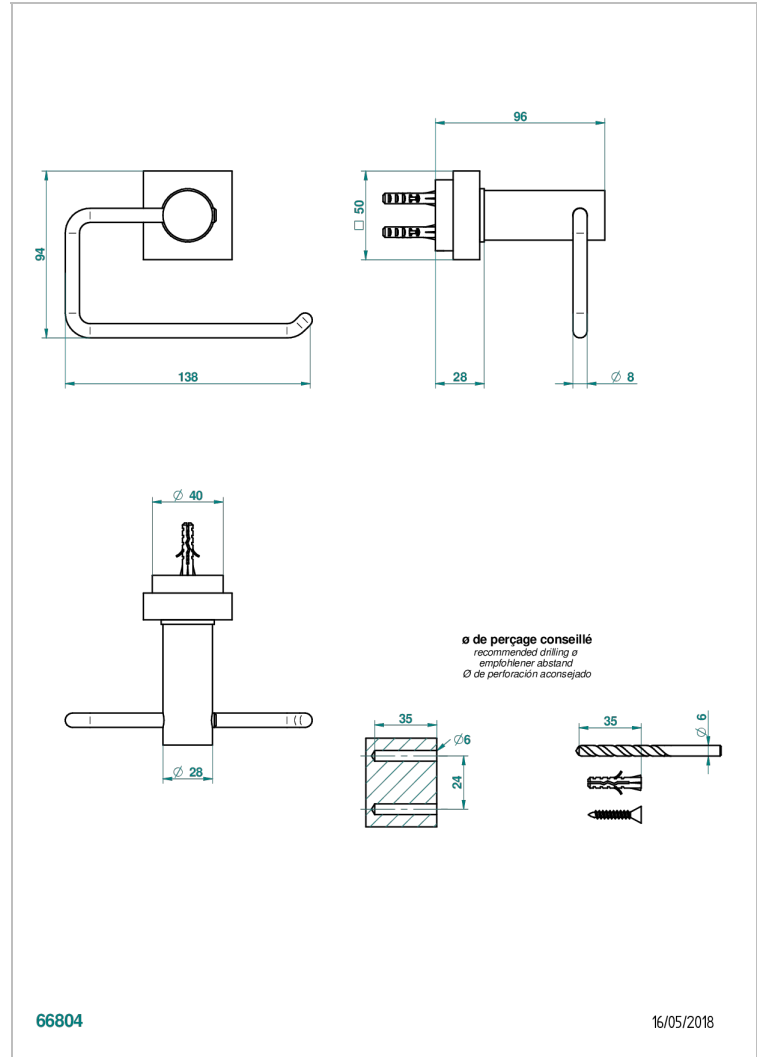

MONTAIGNE VENUS WHITE MARBLE WITH LEVER HANDLES

G3W-538A

Toilet paper holder, single mount without cover

66804

16/05/2018

CHARACTERISTIC

- Montaigne Vénus white marble with lever handles
- Toilet paper holder, single mount without cover