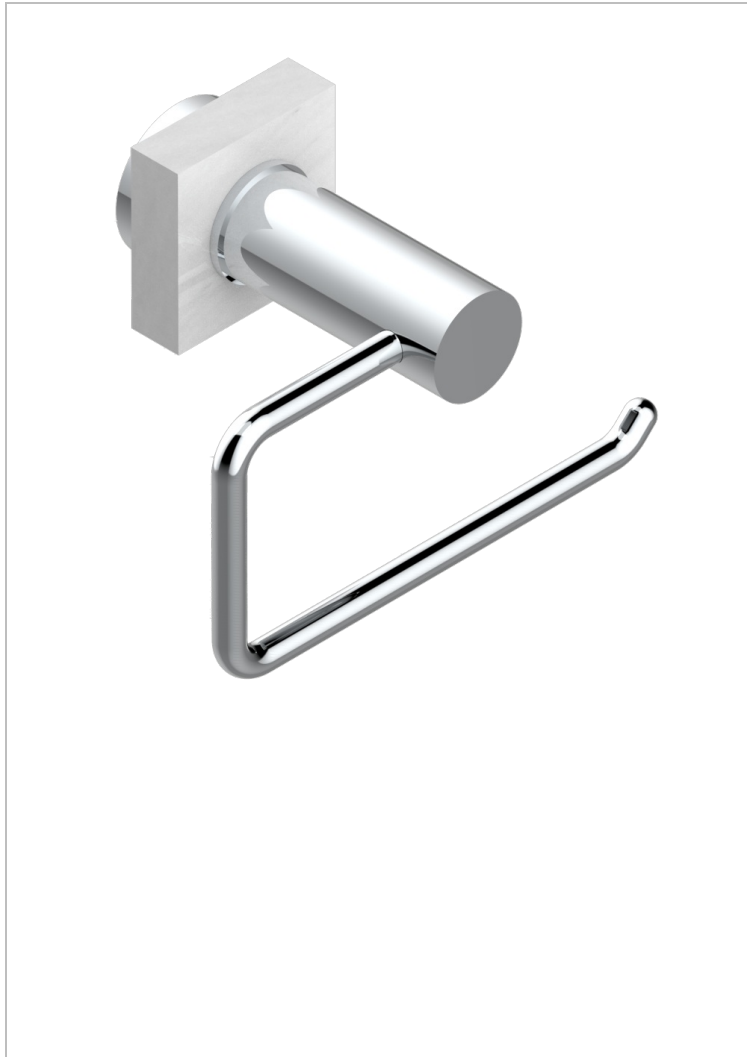

MONTAIGNE VENUS WHITE MARBLE WITH LEVER HANDLES

G3W-538A

Toilet paper holder, single mount without cover

66804

16/05/2018

CHARACTERISTIC

- Montaigne Vénus white marble with lever handles
- Toilet paper holder, single mount without cover

AVAILABLE FINITIONS

Black ceram - D30
Blush PVD - H62
Brass color PVD - H49
Brown bronze color PVD - F33
Chrome polished - A02
Chrome polished / gold polished - G02

Copper antique matt, coated - H07
Gold color PVD - H52
Gold mat - F07
Gold polished - F01
Graphite PVD - H64
Light coated bronze - D01

Matt Umber PVD - H67
Matt blush PVD - H60
Matt brass color PVD - H50
Matt brown bronze color PVD - F34
Matt chrome (American satin) - C02
Matt gold color PVD - H53

Matt graphite PVD - H65
Matt nickel (American satin) - C01
Matt nickel color PVD - H56
Nickel antique / Sovereign - H28
Nickel color PVD - H55
Nickel polished - B01

Soft gold - F30
Soft matt gold - F31
Umber PVD - H66