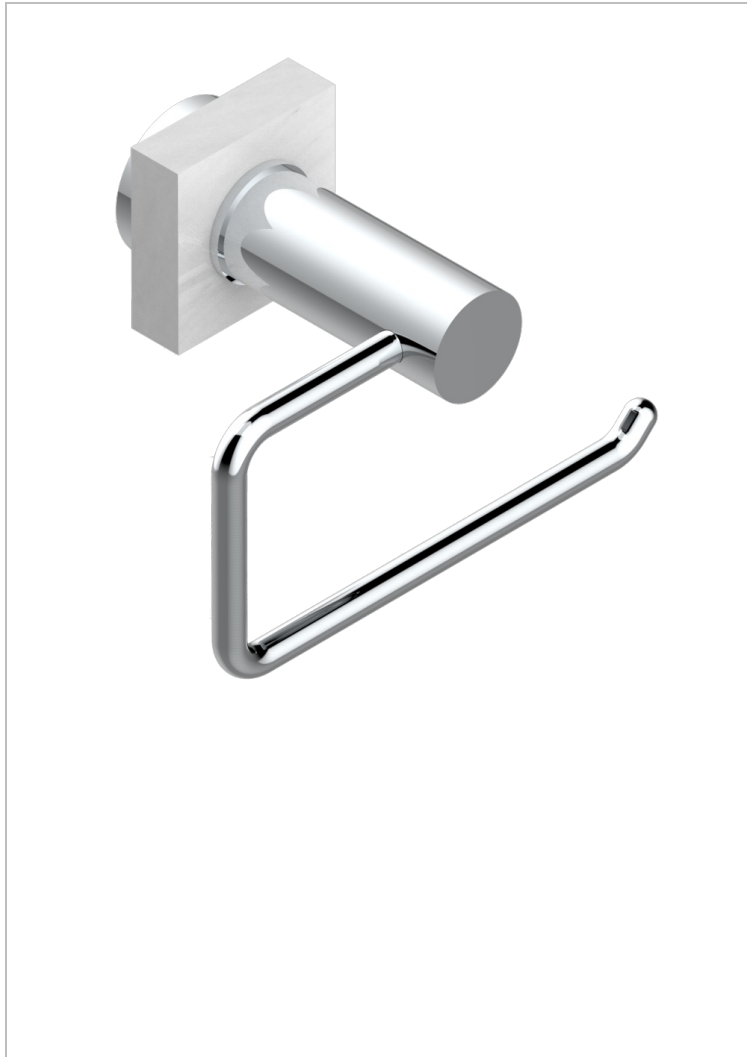

MONTAIGNE VENUS WHITE MARBLE WITH LEVER HANDLES

G3W-538A

Toilet paper holder, single mount without cover

CHARACTERISTIC

- Montaigne Vénus white marble with lever handles
- Toilet paper holder, single mount without cover

AVAILABLE FINITIONS

Black ceram - D30
Blush PVD - H62
Brass color PVD - H49
Brown bronze color PVD - F33
Chrome polished - A02
Chrome polished / gold polished - G02

Copper antique matt, coated - H07
Gold color PVD - H52
Gold mat - F07
Gold polished - F01
Graphite PVD - H64
Light coated bronze - D01

Matt Umber PVD - H67
Matt blush PVD - H60
Matt brass color PVD - H50
Matt brown bronze color PVD - F34
Matt chrome (American satin) - C02
Matt gold color PVD - H53

Matt graphite PVD - H65
Matt nickel (American satin) - C01
Matt nickel color PVD - H56
Nickel antique / Sovereign - H28
Nickel color PVD - H55
Nickel polished - B01

Soft gold - F30
Soft matt gold - F31
Umber PVD - H66