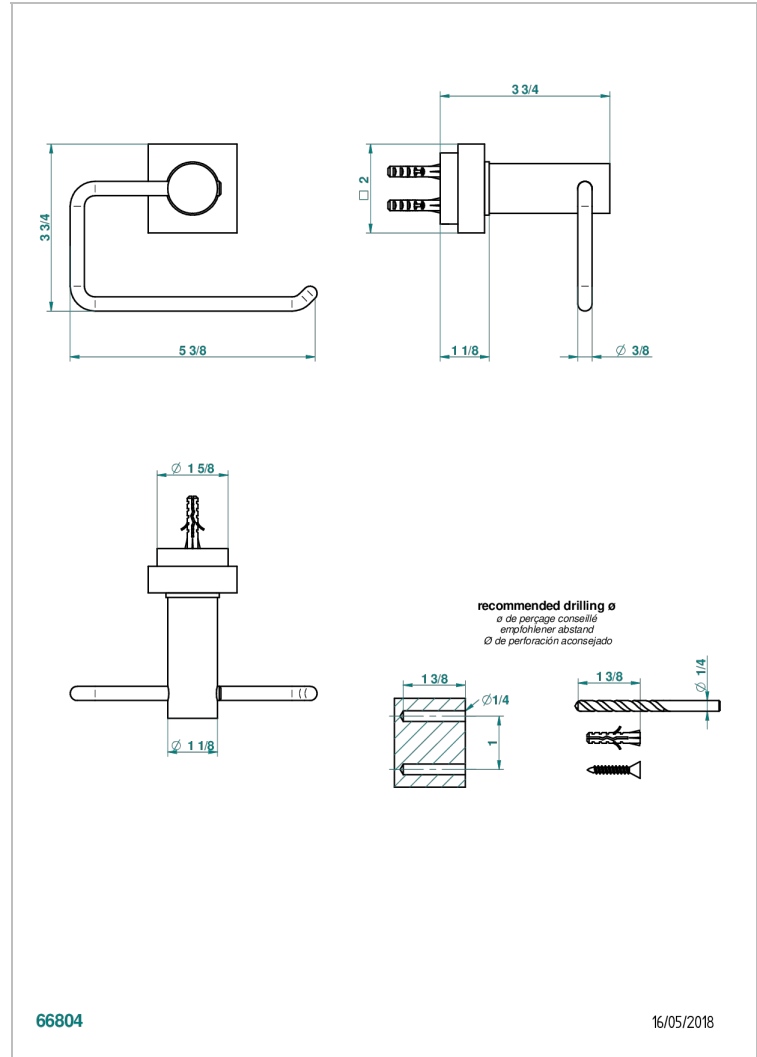

MONTAIGNE VENUS WHITE MARBLE WITH LEVER HANDLES

G3W-538A

Toilet paper holder, single mount without cover

CHARACTERISTIC

- Montaigne Vénus white marble with lever handles
- Toilet paper holder, single mount without cover