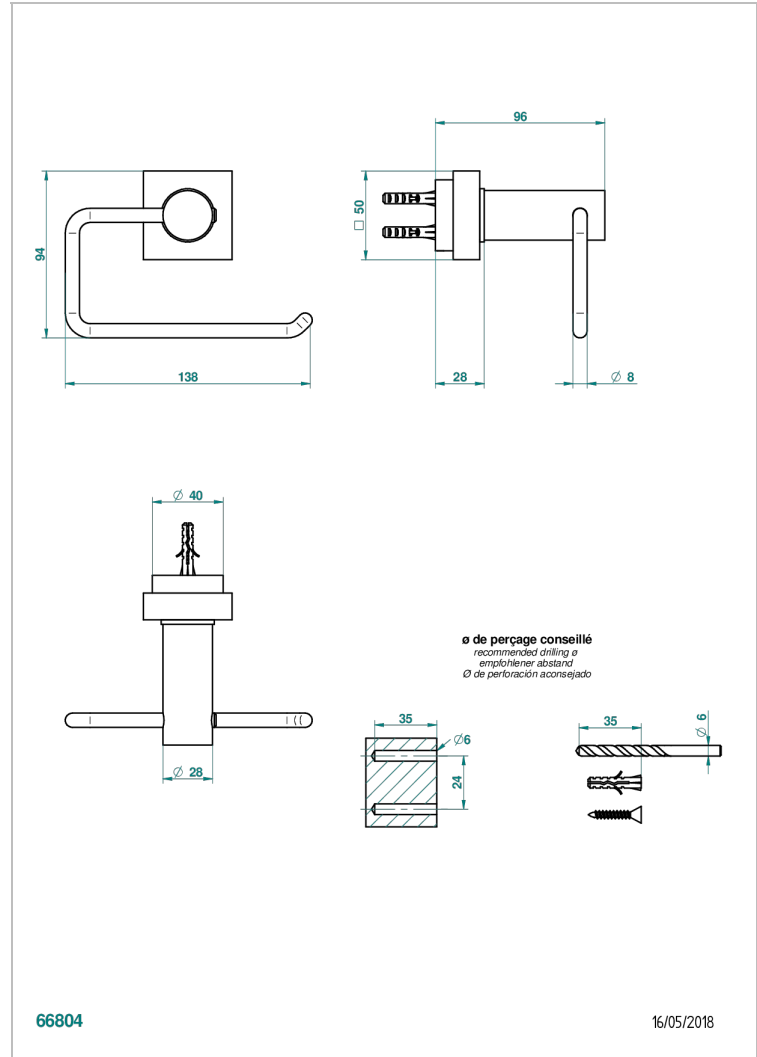

MONTAIGNE VENUS WHITE MARBLE WITH LEVER HANDLES

G3W-538A

Wall mounted WC paper holder without cover

CHARACTERISTIC

- Montaigne Venus white marble with lever handles
- Wall mounted WC paper holder without cover