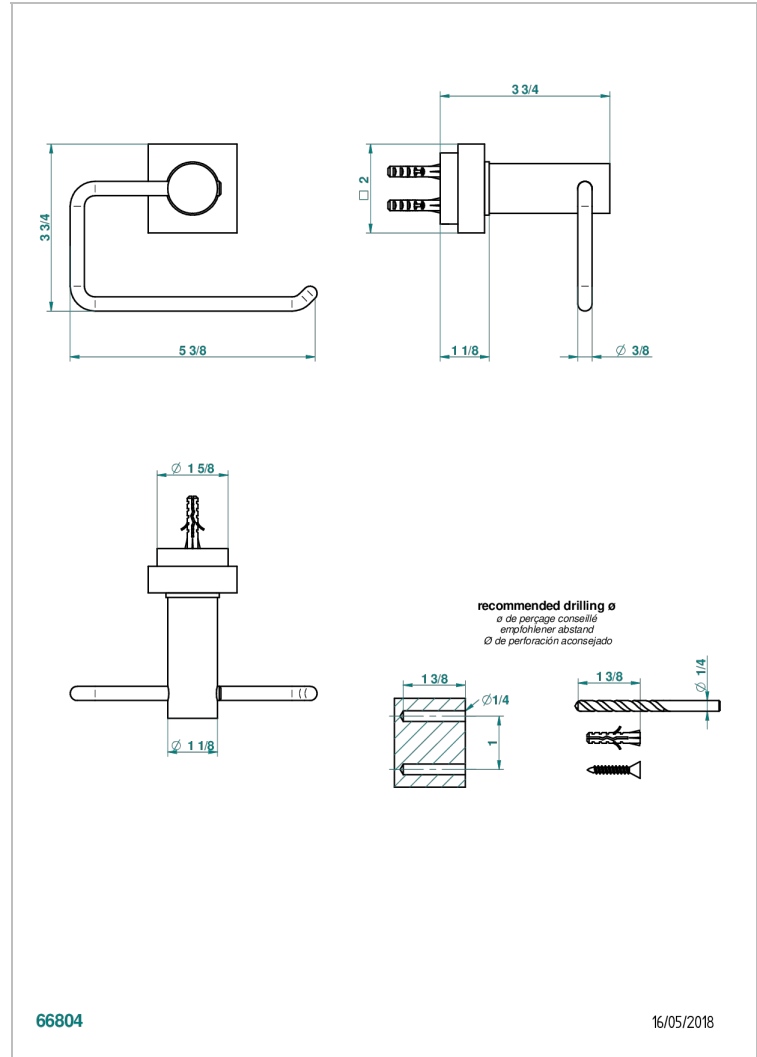

MONTAIGNE VENUS WHITE MARBLE WITH LEVER HANDLES

G3W-538A

Wall mounted WC paper holder without cover

CHARACTERISTIC

- Montaigne Venus white marble with lever handles
- Wall mounted WC paper holder without cover