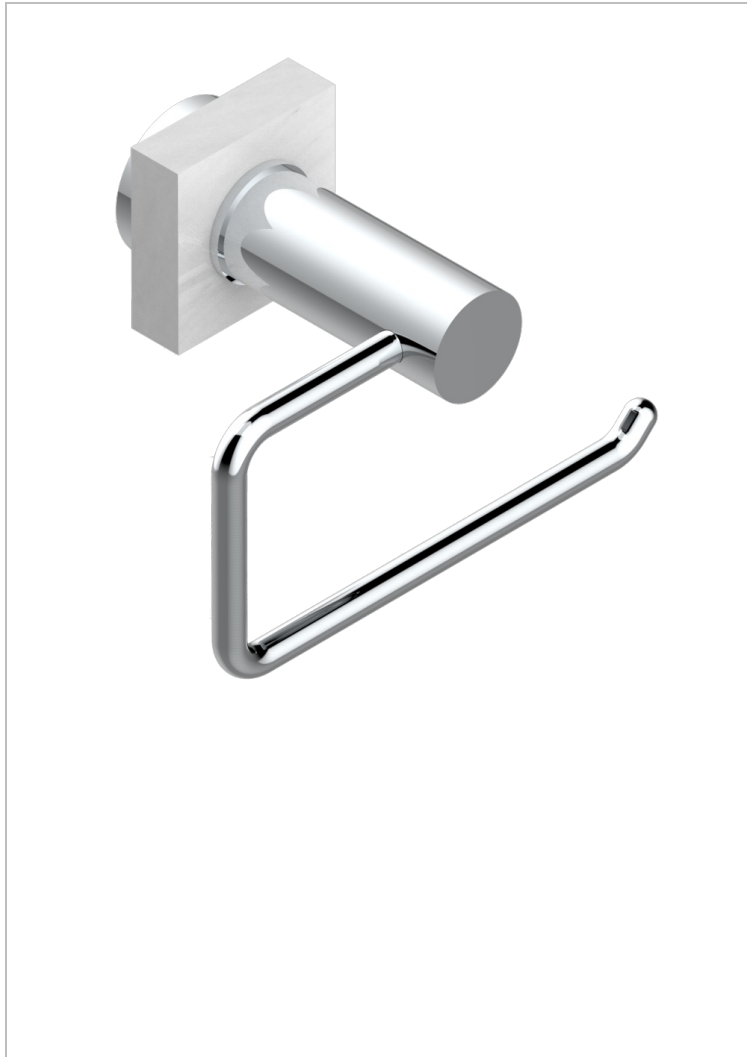

MONTAIGNE VENUS WHITE MARBLE WITH LEVER HANDLES

G3W-538A

Wall mounted WC paper holder without cover

CHARACTERISTIC

- Montaigne Venus white marble with lever handles
- Wall mounted WC paper holder without cover

AVAILABLE FINITIONS

Antique nickel - H28
Black ceram - D30
Blush PVD - H62
Brass color PVD - H49
Brown bronze color PVD - F33
Gold color PVD - H52

Graphite PVD - H64
Lacquered light bronze - D01
Matt Umber PVD - H67
Matt blush PVD - H60
Matt brass color PVD - H50
Matt brown bronze color PVD - F34