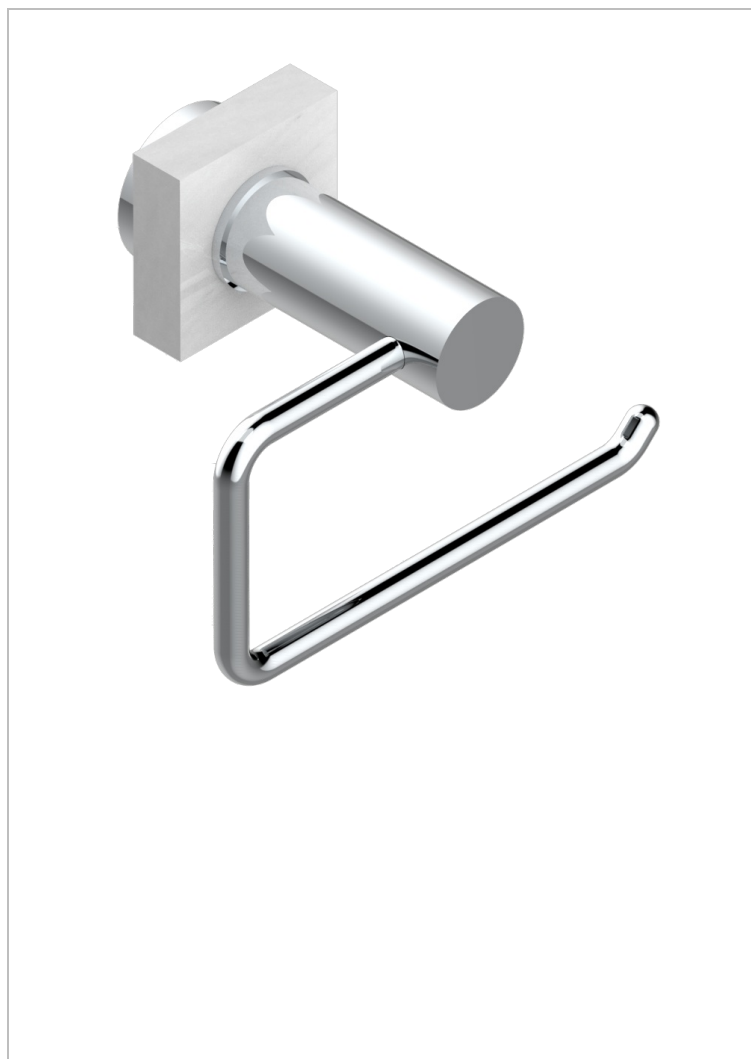

MONTAIGNE VENUS WHITE MARBLE

G3V-538A

Toilet paper holder, single mount without cover

CHARACTERISTIC

- Montaigne Vénus white marble
- Toilet paper holder, single mount without cover

AVAILABLE FINITIONS

Black ceram - D30

Blush PVD - H62

Brass color PVD - H49

Brown bronze color PVD - F33

Chrome polished - A02

Chrome polished / gold polished - G02

Copper antique matt, coated - H07

Gold color PVD - H52

Gold mat - F07