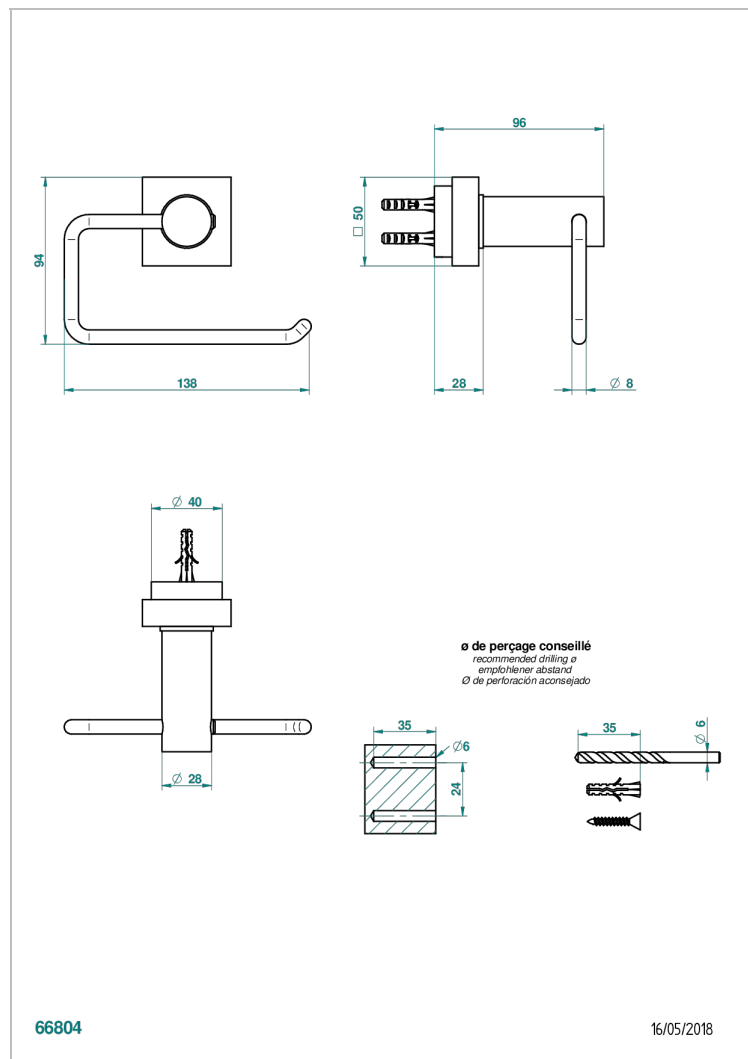

MONTAIGNE VENUS WHITE MARBLE

G3V-538A

Toilet paper holder, single mount without cover

CHARACTERISTIC

- Montaigne Vénus white marble
- Toilet paper holder, single mount without cover

AVAILABLE FINITIONS

Black ceram - D30