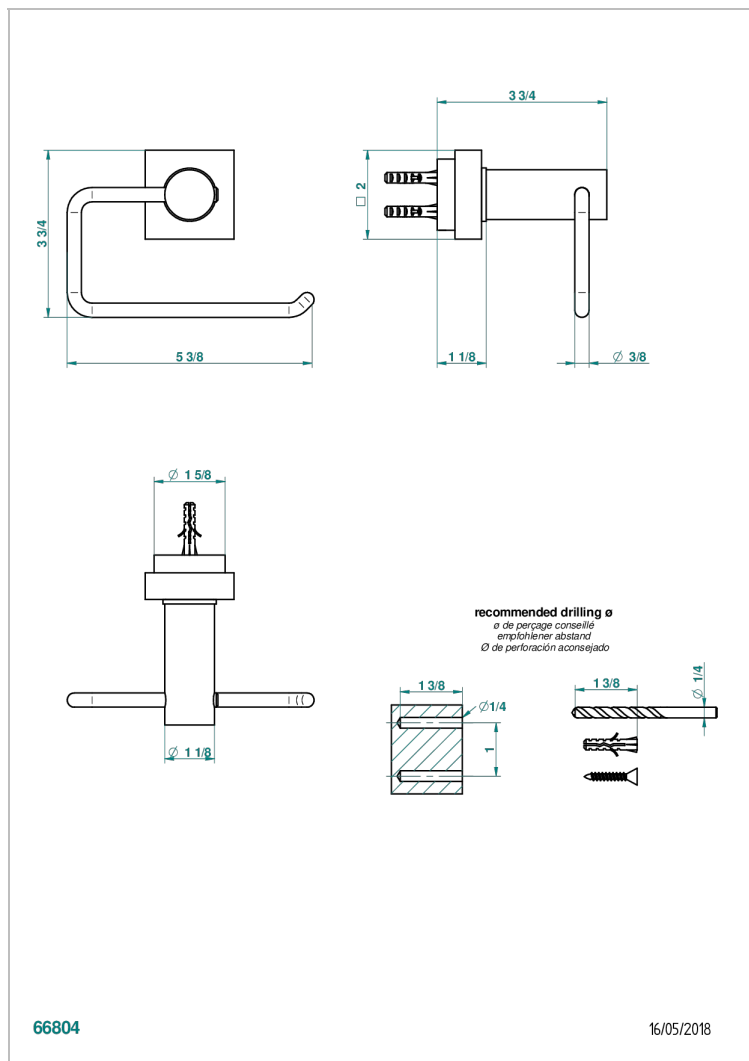

# MONTAIGNE VENUS WHITE MARBLE

G3V-538A

Toilet paper holder, single mount without cover

## CHARACTERISTIC

- Montaigne Vénus white marble
- Toilet paper holder, single mount without cover