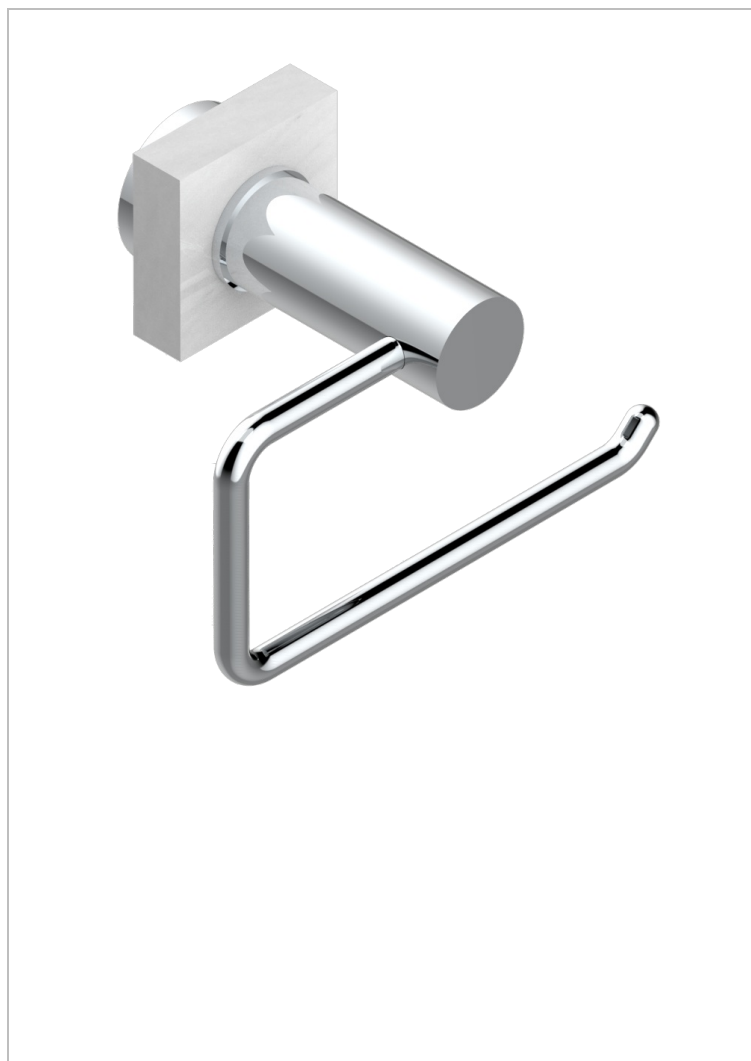

# MONTAIGNE VENUS WHITE MARBLE

G3V-538A

Toilet paper holder, single mount without cover

## CHARACTERISTIC

- Montaigne Vénus white marble
- Toilet paper holder, single mount without cover