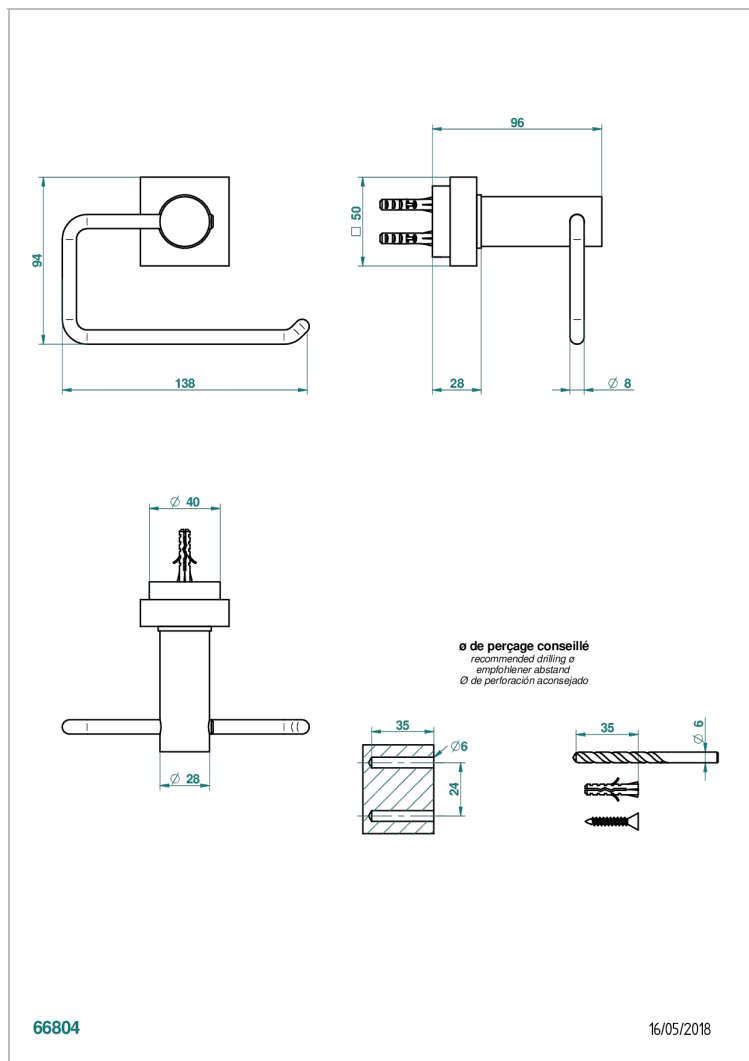

# MONTAIGNE VENUS WHITE MARBLE

G3V-538A

Wall mounted WC paper holder without cover

## CHARACTERISTIC

- Montaigne Venus white marble
- Wall mounted WC paper holder without cover