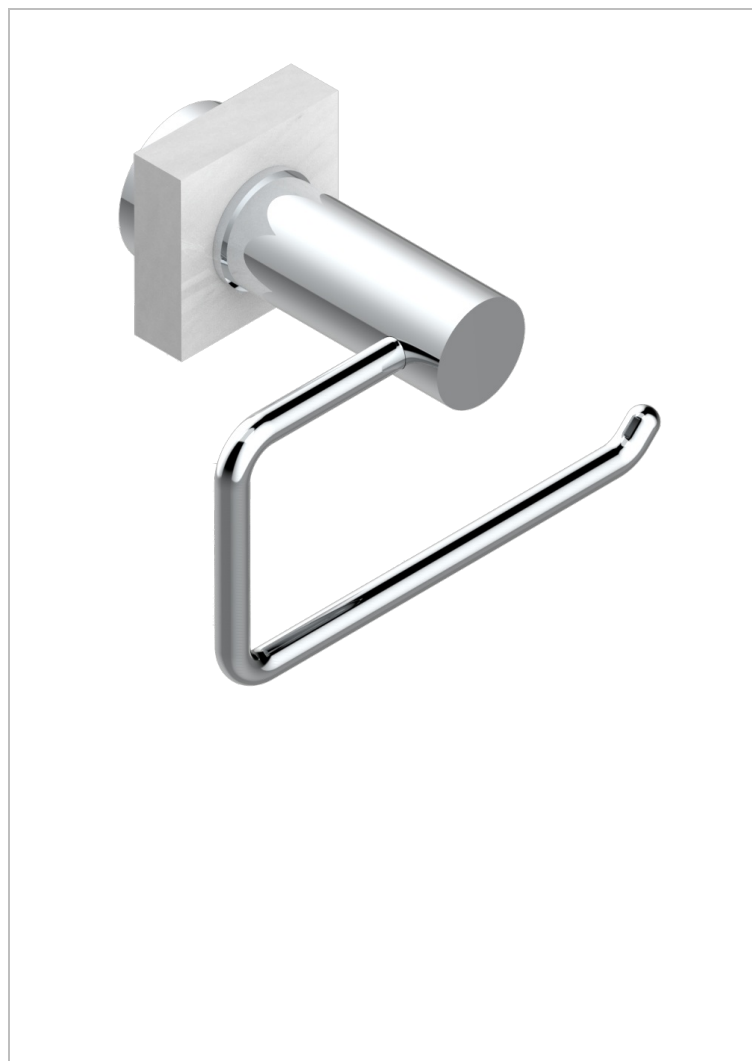

# MONTAIGNE VENUS WHITE MARBLE

G3V-538A

Wall mounted WC paper holder without cover

## CHARACTERISTIC

- Montaigne Venus white marble
- Wall mounted WC paper holder without cover

## AVAILABLE FINITIONS

Antique nickel - H28  
Black ceram - D30  
Blush PVD - H62  
Brass color PVD - H49  
Brown bronze color PVD - F33  
Gold color PVD - H52

Graphite PVD - H64  
Lacquered light bronze - D01  
Matt Umber PVD - H67  
Matt blush PVD - H60  
Matt brass color PVD - H50  
Matt brown bronze color PVD - F34