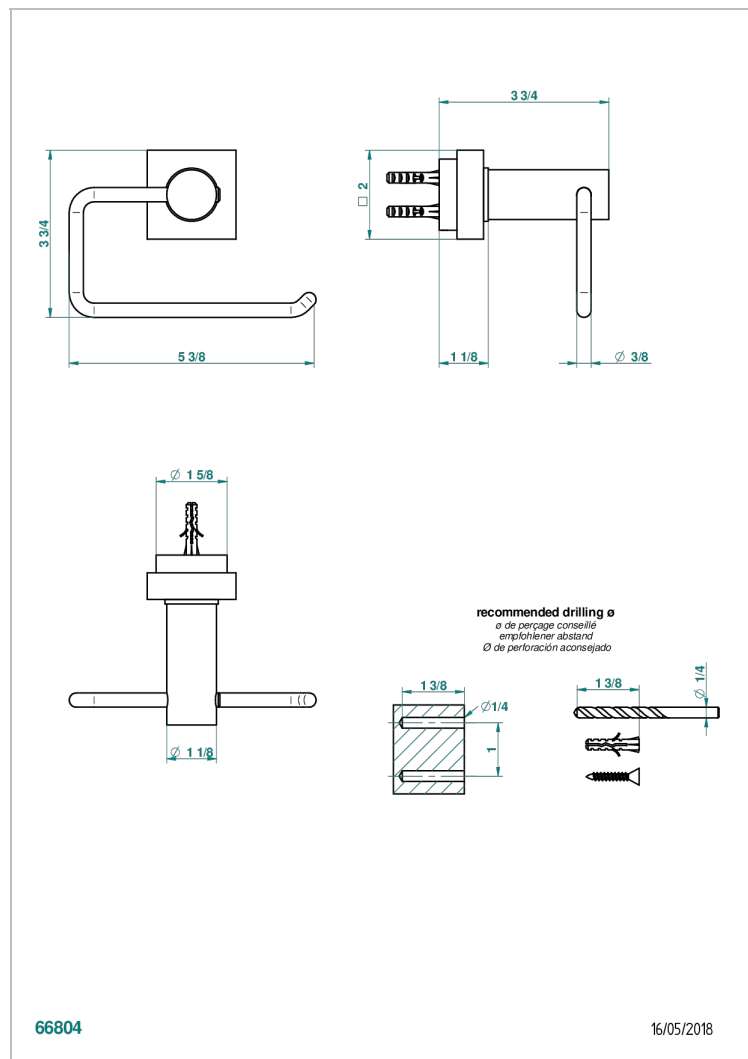

MONTAIGNE VENUS WHITE MARBLE

G3V-538A

Wall mounted WC paper holder without cover

CHARACTERISTIC

- Montaigne Venus white marble
- Wall mounted WC paper holder without cover

AVAILABLE FINITIONS

Antique nickel - H28
 Black ceram - D30
 Blush PVD - H62
 Brass color PVD - H49
 Brown bronze color PVD - F33
 Gold color PVD - H52

Nickel color PVD - H55
 Polished chrome (color finish) - A02
 Polished chrome / Polished gold (color finish) - G02
 Polished gold (color finish) - F01
 Polished nickel - B01
 Soft gold - F30

Soft matt gold - F31
 Umber PVD - H66
 Varnished matt antique red copper (color finish) - H07