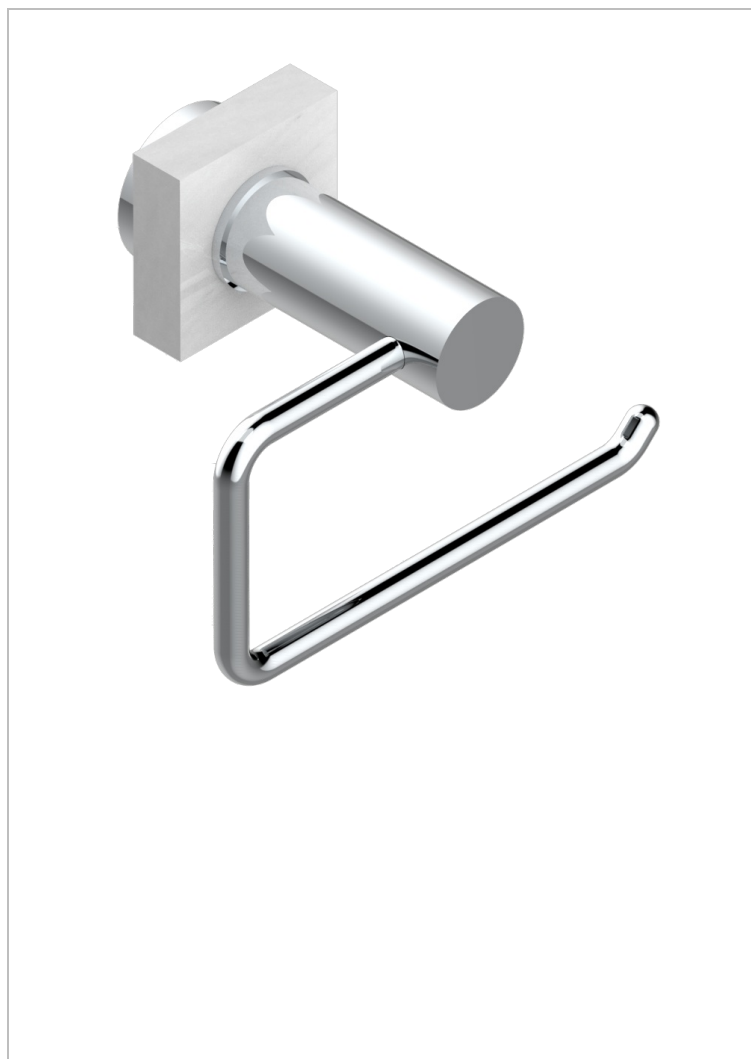

MONTAIGNE VENUS WHITE MARBLE

G3V-538A

Wall mounted WC paper holder without cover

CHARACTERISTIC

- Montaigne Venus white marble
- Wall mounted WC paper holder without cover

AVAILABLE FINITIONS

Antique nickel - H28
 Black ceram - D30
 Blush PVD - H62
 Brass color PVD - H49
 Brown bronze color PVD - F33
 Gold color PVD - H52

Graphite PVD - H64
 Lacquered light bronze - D01
 Matt Umber PVD - H67
 Matt blush PVD - H60
 Matt brass color PVD - H50
 Matt brown bronze color PVD - F34

Matt chrome - C02
 Matt gold - F07
 Matt gold color PVD - H53
 Matt graphite PVD - H65
 Matt nickel (color finish) - C01
 Matt nickel color PVD - H56

Nickel color PVD - H55
 Polished chrome (color finish) - A02
 Polished chrome / Polished gold (color finish) - G02
 Polished gold (color finish) - F01
 Polished nickel - B01
 Soft gold - F30

Soft matt gold - F31
 Umber PVD - H66
 Varnished matt antique red copper (color finish) - H07