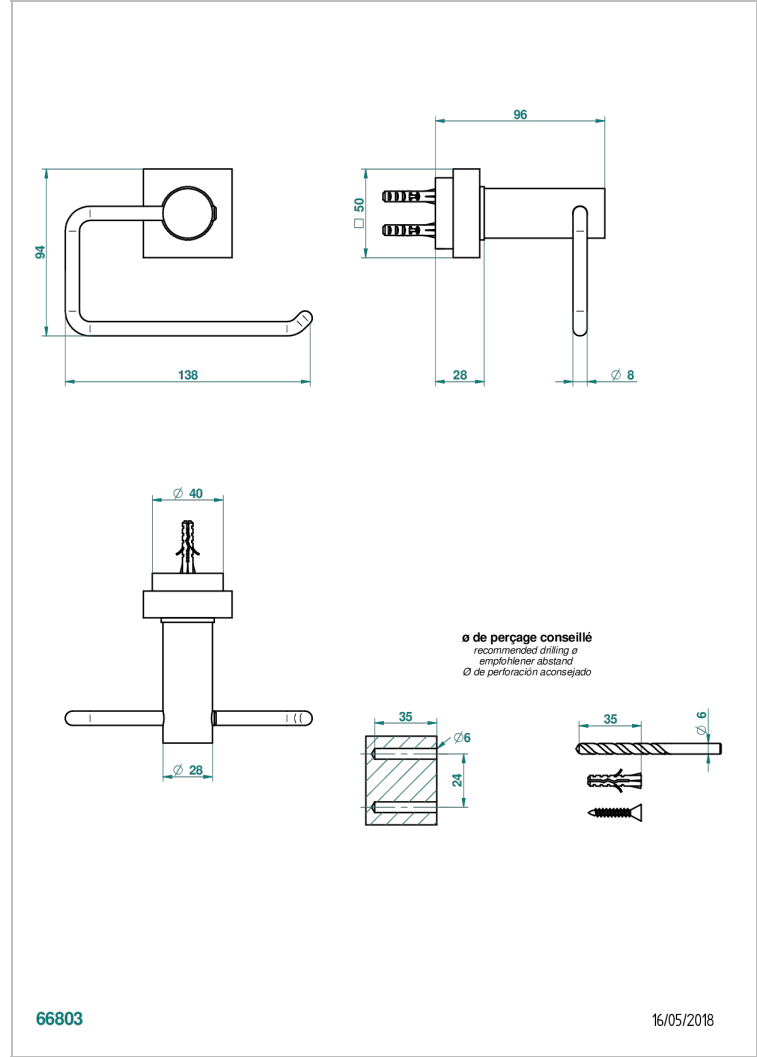

MONTAIGNE LEONARDO GREY MARBLE WITH LEVER HANDLES

G3U-538A

Toilet paper holder, single mount without cover

CHARACTERISTIC

- Montaigne Leonardo Grey marble with lever handles
- Toilet paper holder, single mount without cover