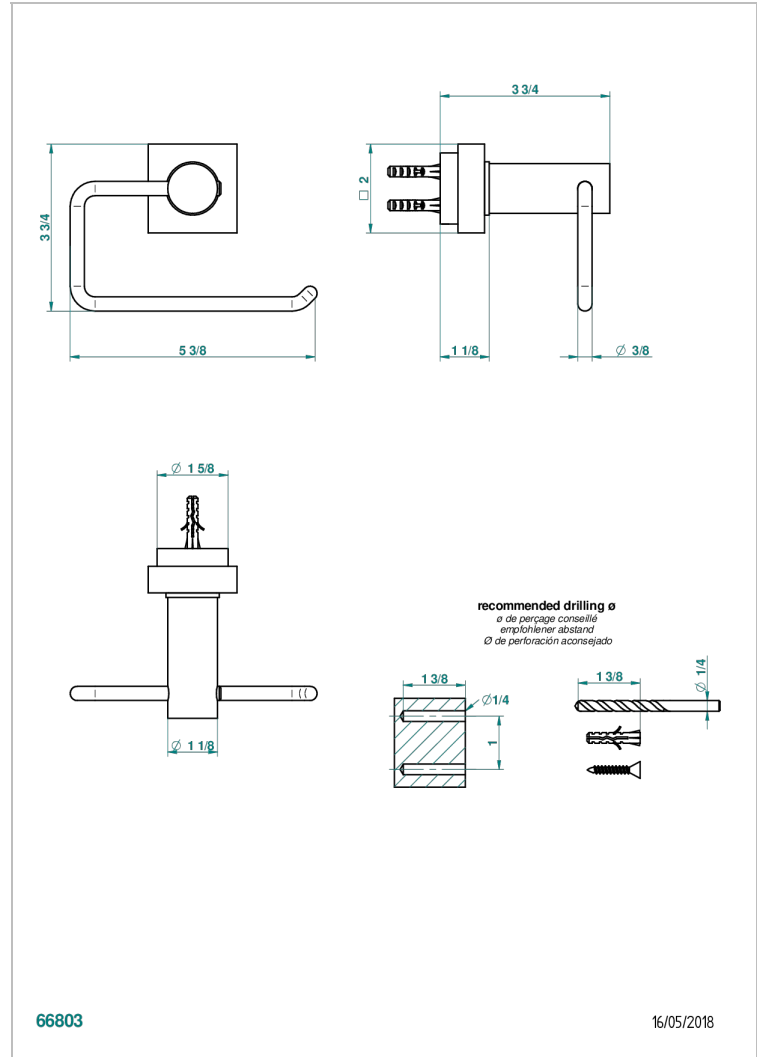

MONTAIGNE LEONARDO GREY MARBLE WITH LEVER HANDLES

G3U-538A

Toilet paper holder, single mount without cover

CHARACTERISTIC

- Montaigne Leonardo Grey marble with lever handles
- Toilet paper holder, single mount without cover