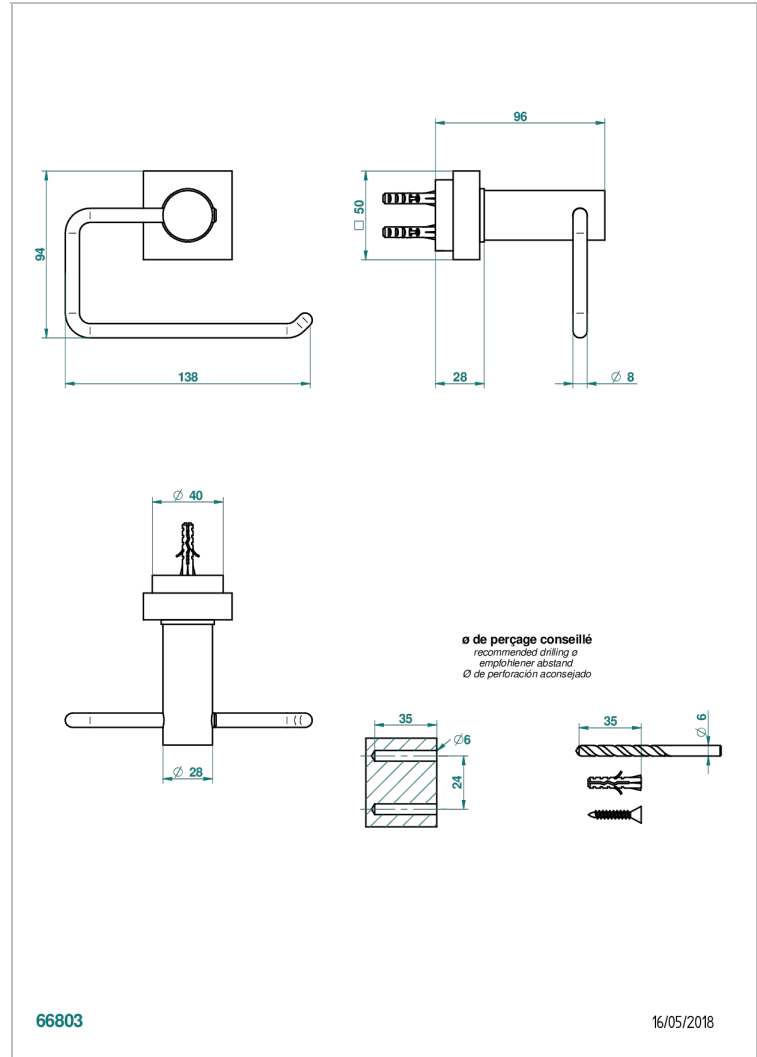

MONTAIGNE LEONARDO GREY MARBLE WITH LEVER HANDLES

G3U-538A

Wall mounted WC paper holder without cover

CHARACTERISTIC

- Montaigne Leonardo Grey marble with lever handles
- Wall mounted WC paper holder without cover